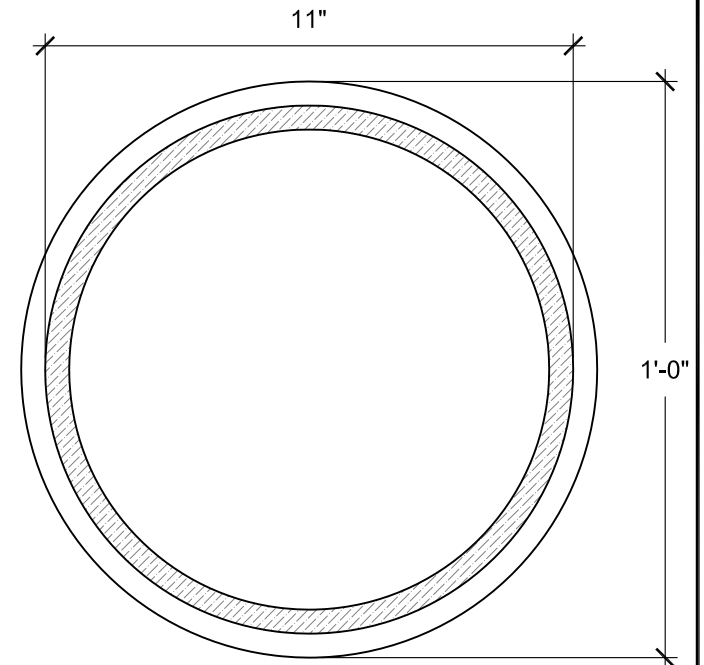

## SIZE CHART

NAME	HEIGHT	WIDTH
SBS 008.1	2'-0"	0'-8"
SBS 008.2	2'-6"	0'-9"
SBS 008.3	3'-0"	0'-11"
SBS 008.4	3'-6"	1'-0"
SBS 008.5	4'-0"	1'-2"

FRONT VIEW  
SCALE: 1 1/2" = 1'-0"

SECTION A  
SCALE: 1 1/2" = 1'-0"

SECTION B  
SCALE: 3" = 1'-0"

ALL RIGHTS RESERVED. THIS DRAWING IS PROPERTY OF STROMBERG ARCHITECTURAL PRODUCTS INC. AND MAY BE USED ONLY WHEN UTILIZING STROMBERG ARCH. PRODUCTS.  
STROMBERG GENERAL TERMS AND CONDITIONS APPLY AND ARE INCORPORATED HERE IN BY REFERENCE.  
THIS DETAIL MAY NOT APPLY TO ALL CONDITIONS AND CONSTRUCTION SITUATIONS.