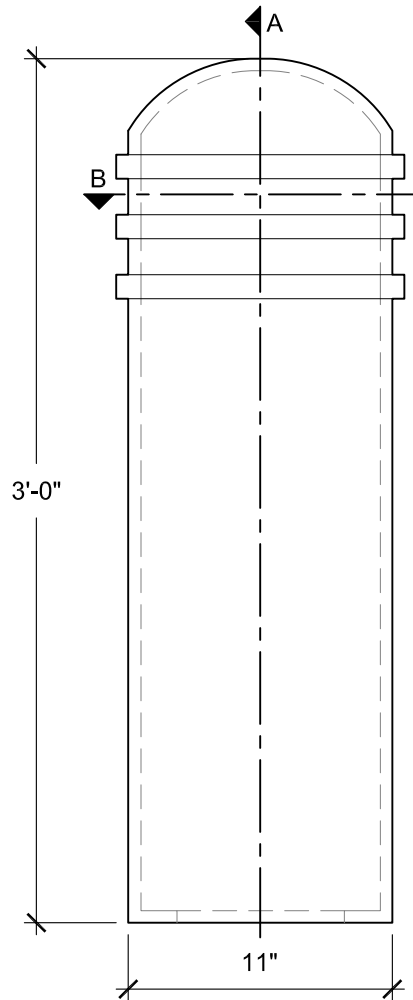

## SIZE CHART

NAME	HEIGHT	WIDTH
SBS 008.1	2'-0"	0'-8"
SBS 008.2	2'-6"	0'-9"
SBS 008.3	3'-0"	0'-11"
SBS 008.4	3'-6"	1'-0"
SBS 008.5	4'-0"	1'-2"

FRONT VIEW  
SCALE: 1 1/2" = 1'-0"

SECTION A  
SCALE: 1 1/2" = 1'-0"

SECTION B  
SCALE: 3" = 1'-0"

ALL RIGHTS RESERVED. THIS DRAWING IS PROPERTY OF STROMBERG ARCHITECTURAL PRODUCTS INC. AND MAY BE USED ONLY WHEN UTILIZING STROMBERG ARCH. PRODUCTS.  
STROMBERG GENERAL TERMS AND CONDITIONS APPLY AND ARE INCORPORATED HERE IN BY REFERENCE.  
THIS DETAIL MAY NOT APPLY TO ALL CONDITIONS AND CONSTRUCTION SITUATIONS.