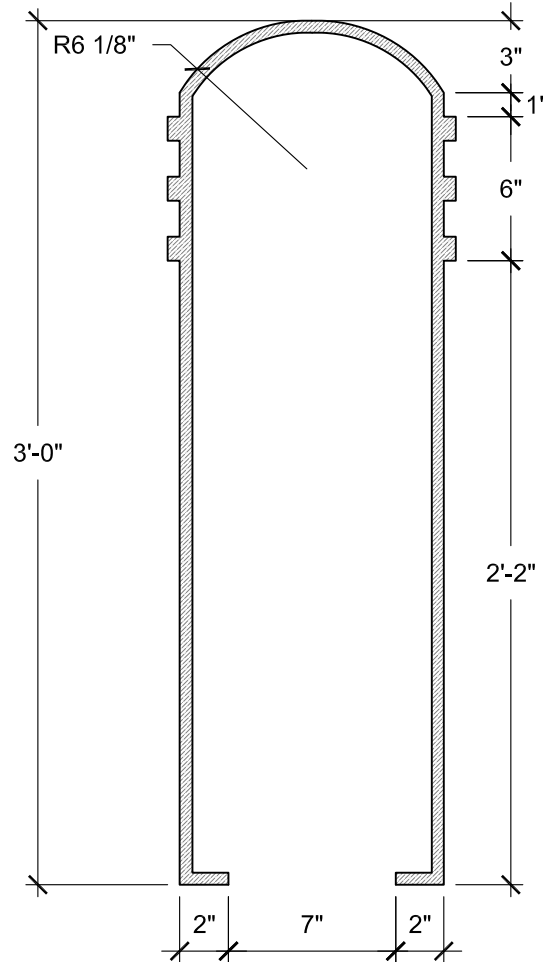

## SIZE CHART

NAME	HEIGHT	WIDTH
SBS 008.1	2'-0"	0'-8"
SBS 008.2	2'-6"	0'-9"
SBS 008.3	3'-0"	0'-11"
SBS 008.4	3'-6"	1'-0"
SBS 008.5	4'-0"	1'-2"

FRONT VIEW  
SCALE: 1 1/2" = 1'-0"

SECTION A  
SCALE: 1 1/2" = 1'-0"

SECTION B  
SCALE: 3" = 1'-0"

ALL RIGHTS RESERVED. THIS DRAWING IS PROPERTY OF STROMBERG ARCHITECTURAL PRODUCTS INC. AND MAY BE USED ONLY WHEN UTILIZING STROMBERG ARCH. PRODUCTS.  
STROMBERG GENERAL TERMS AND CONDITIONS APPLY AND ARE INCORPORATED HERE IN BY REFERENCE.  
THIS DETAIL MAY NOT APPLY TO ALL CONDITIONS AND CONSTRUCTION SITUATIONS.