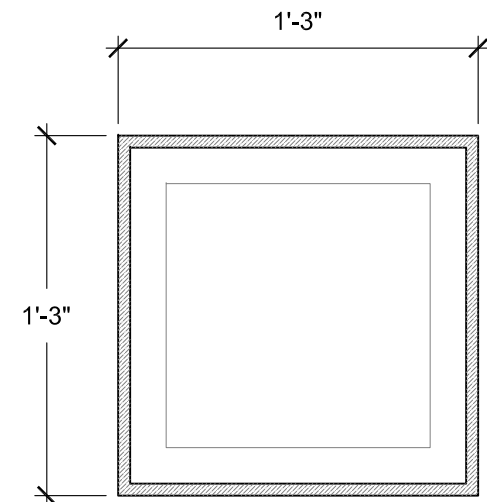

## SIZE CHART

NAME	HEIGHT	WIDTH
SBSP 002.1	2'-0"	10"
SBSP 002.2	2'-6"	1'-0"
SBSP 002.3	3'-0"	1'-3"
SBSP 002.4	3'-6"	1'-5"
SBSP 002.5	4'-0"	1'-8"

FRONT VIEW  
SCALE: 1 1/2" = 1'-0"

SECTION A  
SCALE: 1 1/2" = 1'-0"

SECTION B  
SCALE: 1 1/2" = 1'-0"

ALL RIGHTS RESERVED. THIS DRAWING IS PROPERTY OF STROMBERG ARCHITECTURAL PRODUCTS INC. AND MAY BE USED ONLY WHEN UTILIZING STROMBERG ARCH. PRODUCTS.  
STROMBERG GENERAL TERMS AND CONDITIONS APPLY AND ARE INCORPORATED HERE IN BY REFERENCE.  
THIS DETAIL MAY NOT APPLY TO ALL CONDITIONS AND CONSTRUCTION SITUATIONS.