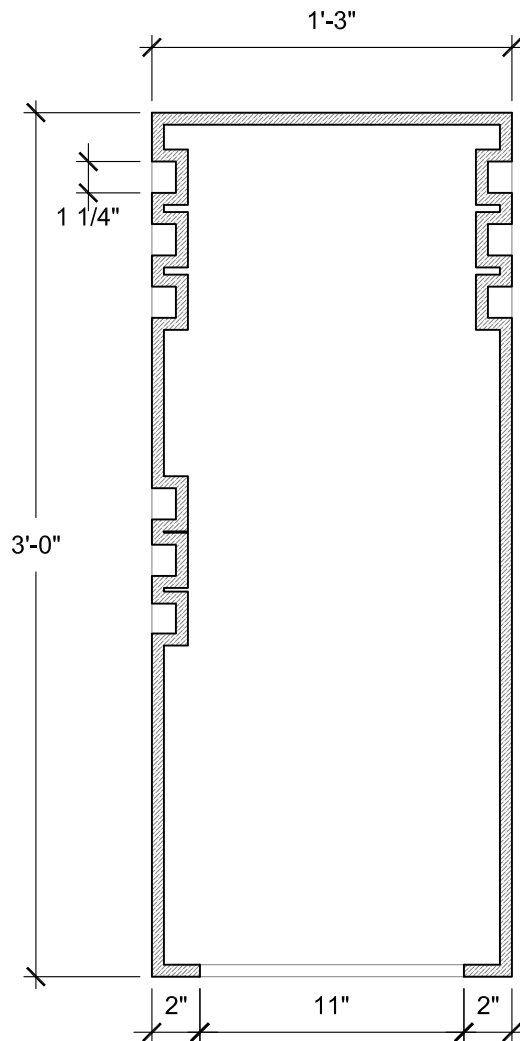

## SIZE CHART

NAME	HEIGHT	WIDTH
SBSP 002.1	2'-0"	10"
SBSP 002.2	2'-6"	1'-0"
SBSP 002.3	3'-0"	1'-3"
SBSP 002.4	3'-6"	1'-5"
SBSP 002.5	4'-0"	1'-8"

FRONT VIEW  
SCALE: 1 1/2" = 1'-0"

SECTION A  
SCALE: 1 1/2" = 1'-0"

SECTION B  
SCALE: 1 1/2" = 1'-0"

ALL RIGHTS RESERVED. THIS DRAWING IS PROPERTY OF STROMBERG ARCHITECTURAL PRODUCTS INC. AND MAY BE USED ONLY WHEN UTILIZING STROMBERG ARCH. PRODUCTS.  
STROMBERG GENERAL TERMS AND CONDITIONS APPLY AND ARE INCORPORATED HERE IN BY REFERENCE.  
THIS DETAIL MAY NOT APPLY TO ALL CONDITIONS AND CONSTRUCTION SITUATIONS.