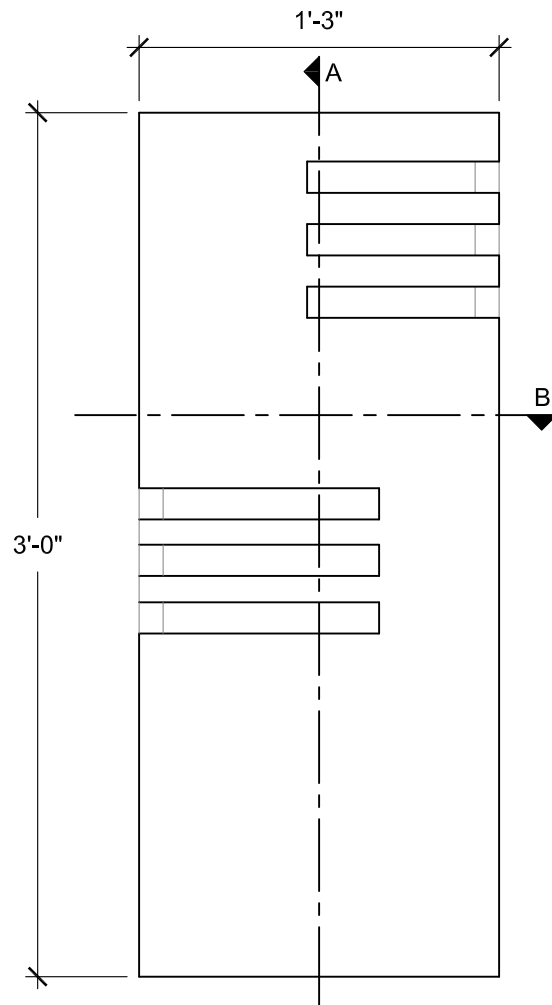

## SIZE CHART

NAME	HEIGHT	WIDTH
SBSP 002.1	2'-0"	10"
SBSP 002.2	2'-6"	1'-0"
SBSP 002.3	3'-0"	1'-3"
SBSP 002.4	3'-6"	1'-5"
SBSP 002.5	4'-0"	1'-8"

FRONT VIEW  
SCALE: 1 1/2" = 1'-0"

SECTION A  
SCALE: 1 1/2" = 1'-0"

SECTION B  
SCALE: 1 1/2" = 1'-0"

ALL RIGHTS RESERVED. THIS DRAWING IS PROPERTY OF STROMBERG ARCHITECTURAL PRODUCTS INC. AND MAY BE USED ONLY WHEN UTILIZING STROMBERG ARCH. PRODUCTS.  
STROMBERG GENERAL TERMS AND CONDITIONS APPLY AND ARE INCORPORATED HERE IN BY REFERENCE.  
THIS DETAIL MAY NOT APPLY TO ALL CONDITIONS AND CONSTRUCTION SITUATIONS.