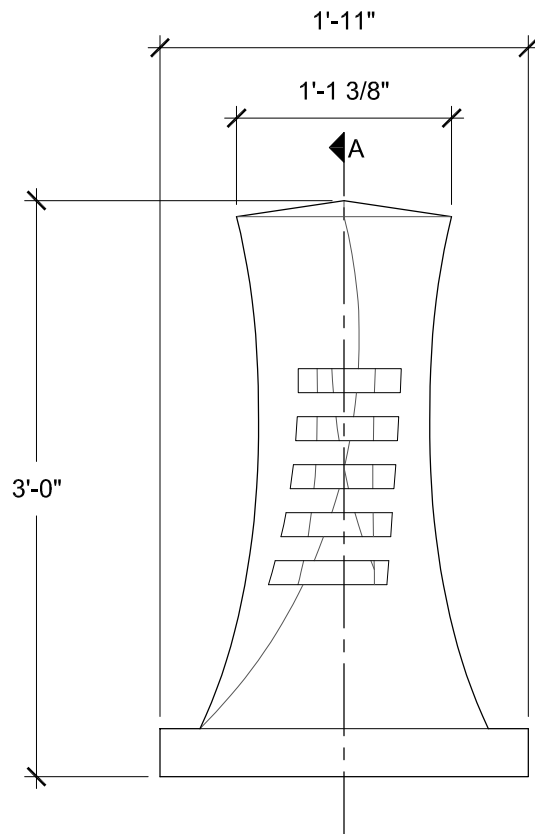

SIZE CHART

NAME	HEIGHT	WIDTH
SBSP 009.1	2'-0"	1'-3"
SBSP 009.2	2'-6"	1'-7"
SBSP 009.3	3'-0"	1'-11"
SBSP 009.4	3'-6"	2'-3"
SBSP 009.5	4'-0"	2'-7"

FRONT VIEW
SCALE: 1"= 1'-0"

SECTION A
SCALE: 1"= 1'-0"

TOP VIEW
SCALE: 1"= 1'-0"