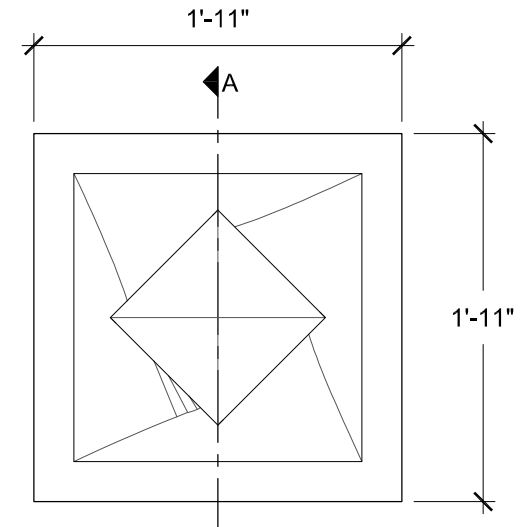

SIZE CHART

NAME	HEIGHT	WIDTH
SBSP 009.1	2'-0"	1'-3"
SBSP 009.2	2'-6"	1'-7"
SBSP 009.3	3'-0"	1'-11"
SBSP 009.4	3'-6"	2'-3"
SBSP 009.5	4'-0"	2'-7"

FRONT VIEW
SCALE: 1"= 1'-0"

SECTION A
SCALE: 1"= 1'-0"

TOP VIEW
SCALE: 1"= 1'-0"