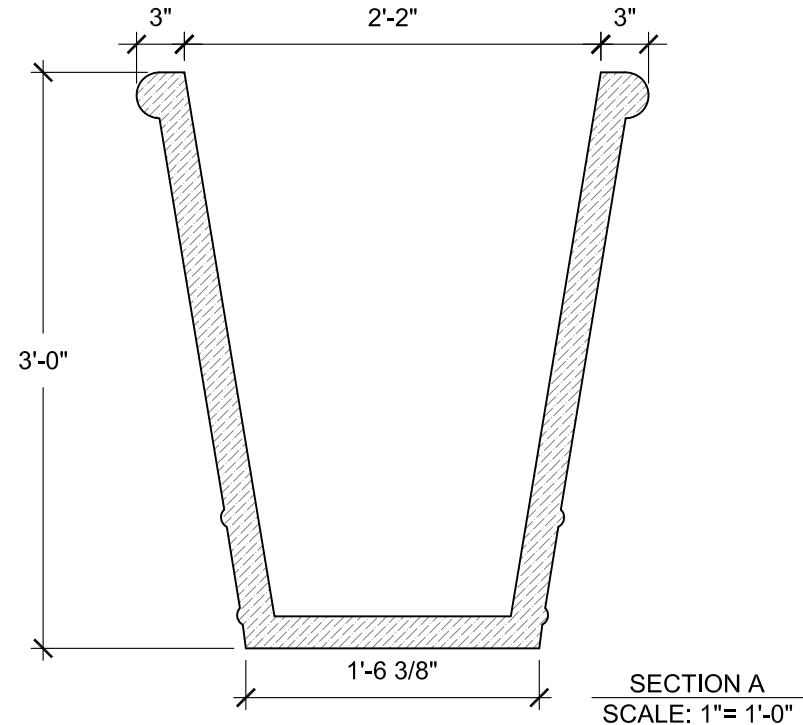

SIZE CHART

NAME	HEIGHT	WIDTH
SBSP 102.1	2'-0"	1'-10"
SBSP 102.2	2'-6"	2'-3"
SBSP 102.3	3'-0"	2'-8"
SBSP 102.4	3'-6"	3'-2"

ALL RIGHTS RESERVED. THIS DRAWING IS PROPERTY OF STROMBERG ARCHITECTURAL PRODUCTS INC. AND MAY BE USED ONLY WHEN UTILIZING STROMBERG ARCH. PRODUCTS. STROMBERG GENERAL TERMS AND CONDITIONS APPLY AND ARE INCORPORATED HERE IN BY REFERENCE. THIS DETAIL MAY NOT APPLY TO ALL CONDITIONS AND CONSTRUCTION SITUATIONS.