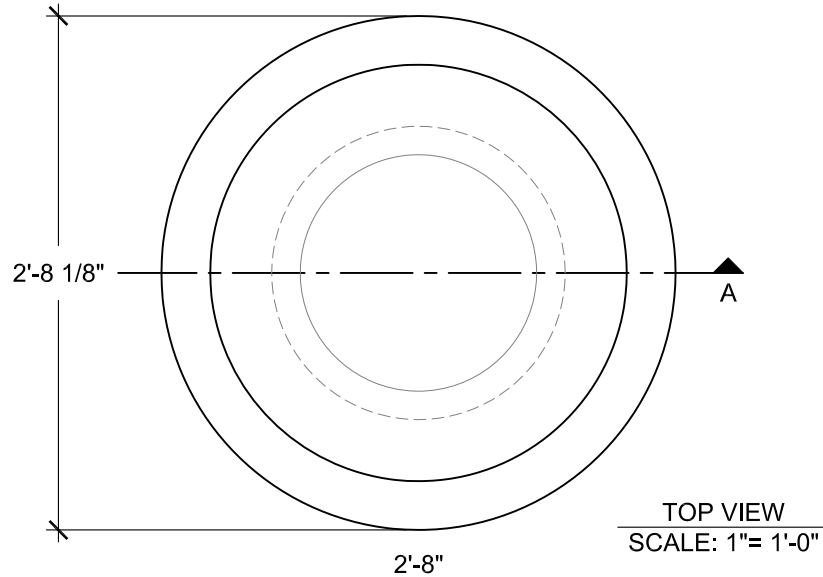

SIZE CHART

NAME	HEIGHT	WIDTH
SBSP 102.1	2'-0"	1'-10"
SBSP 102.2	2'-6"	2'-3"
SBSP 102.3	3'-0"	2'-8"
SBSP 102.4	3'-6"	3'-2"

ALL RIGHTS RESERVED. THIS DRAWING IS PROPERTY OF STROMBERG ARCHITECTURAL PRODUCTS INC. AND MAY BE USED ONLY WHEN UTILIZING STROMBERG ARCH. PRODUCTS. STROMBERG GENERAL TERMS AND CONDITIONS APPLY AND ARE INCORPORATED HERE IN BY REFERENCE. THIS DETAIL MAY NOT APPLY TO ALL CONDITIONS AND CONSTRUCTION SITUATIONS.