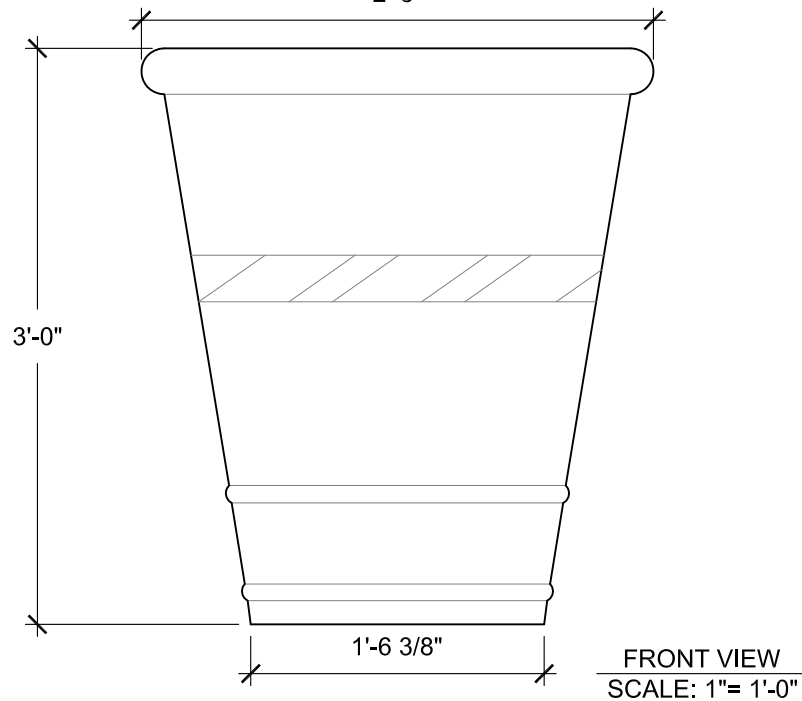

SIZE CHART

NAME	HEIGHT	WIDTH
SBSP 102.1	2'-0"	1'-10"
SBSP 102.2	2'-6"	2'-3"
SBSP 102.3	3'-0"	2'-8"
SBSP 102.4	3'-6"	3'-2"

ALL RIGHTS RESERVED. THIS DRAWING IS PROPERTY OF STROMBERG ARCHITECTURAL PRODUCTS INC. AND MAY BE USED ONLY WHEN UTILIZING STROMBERG ARCH. PRODUCTS. STROMBERG GENERAL TERMS AND CONDITIONS APPLY AND ARE INCORPORATED HERE IN BY REFERENCE. THIS DETAIL MAY NOT APPLY TO ALL CONDITIONS AND CONSTRUCTION SITUATIONS.