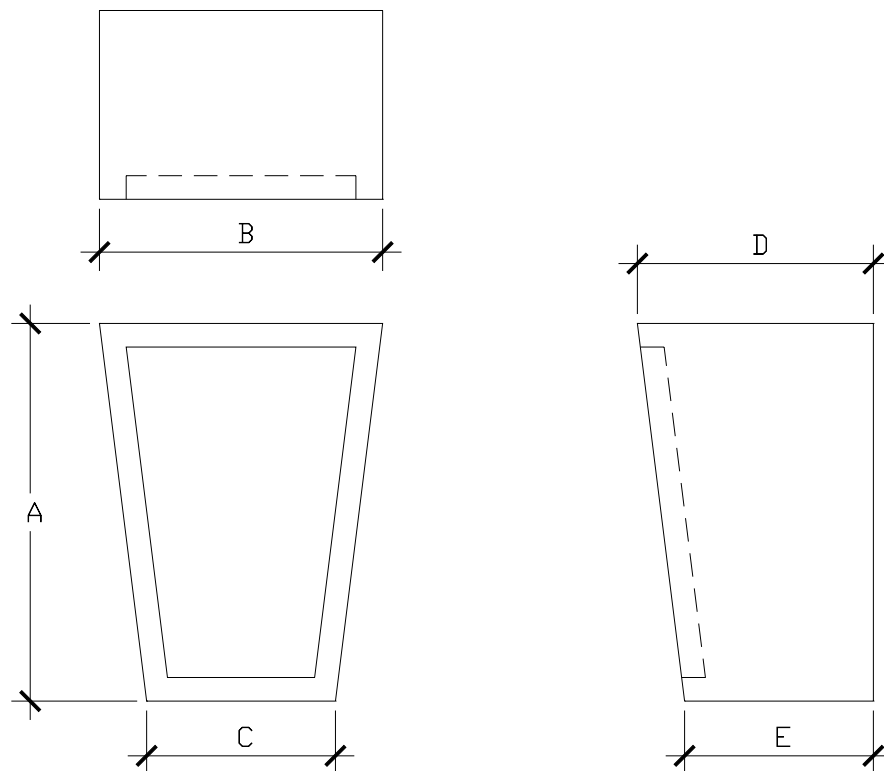

## RECESSED, FLAT KEYSTONE

## RECESSED, TAPERED KEYSTONE

**Stromberg's Architectural Products**

P.O. Box 8036 I-30 West Greenville, Texas, 75404  
 (903) 454-8682 FAX (903) 454-3642

TITLE: KEYSTONES, K-2 SERIES

SCALE: NONE

FILE NO: K2