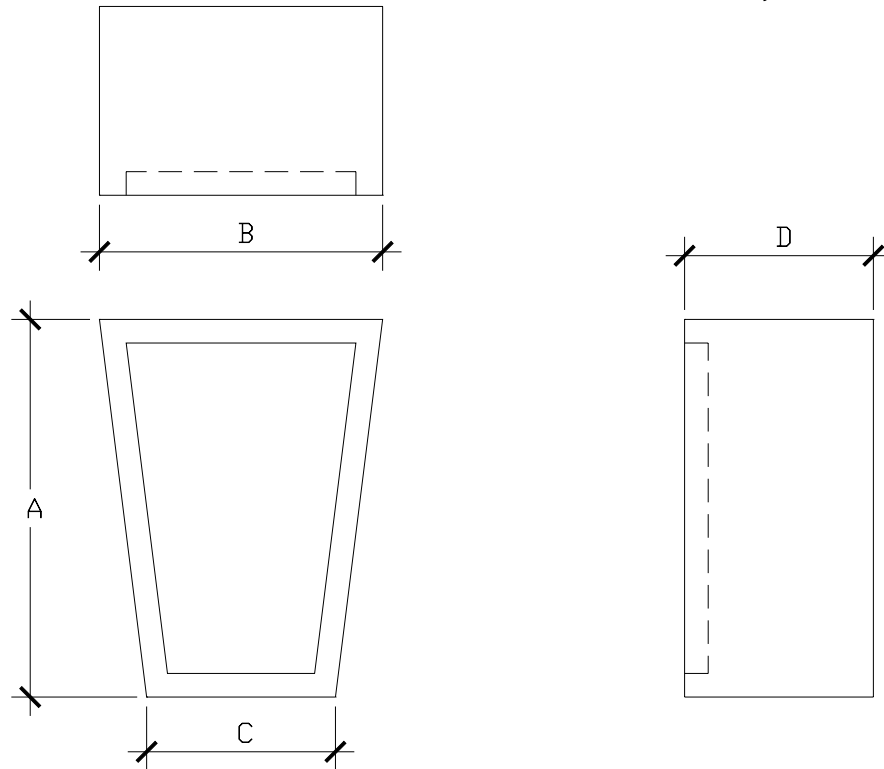

## RECESSED, FLAT KEYSTONE

## RECESSED, TAPERED KEYSTONE

**Stromberg's Architectural Products**

P.O. Box 8036 I-30 West Greenville, Texas, 75404  
 (903) 454-8682 FAX (903) 454-3642

TITLE: KEYSTONES, K-2 SERIES

SCALE: NONE

FILE NO: K2