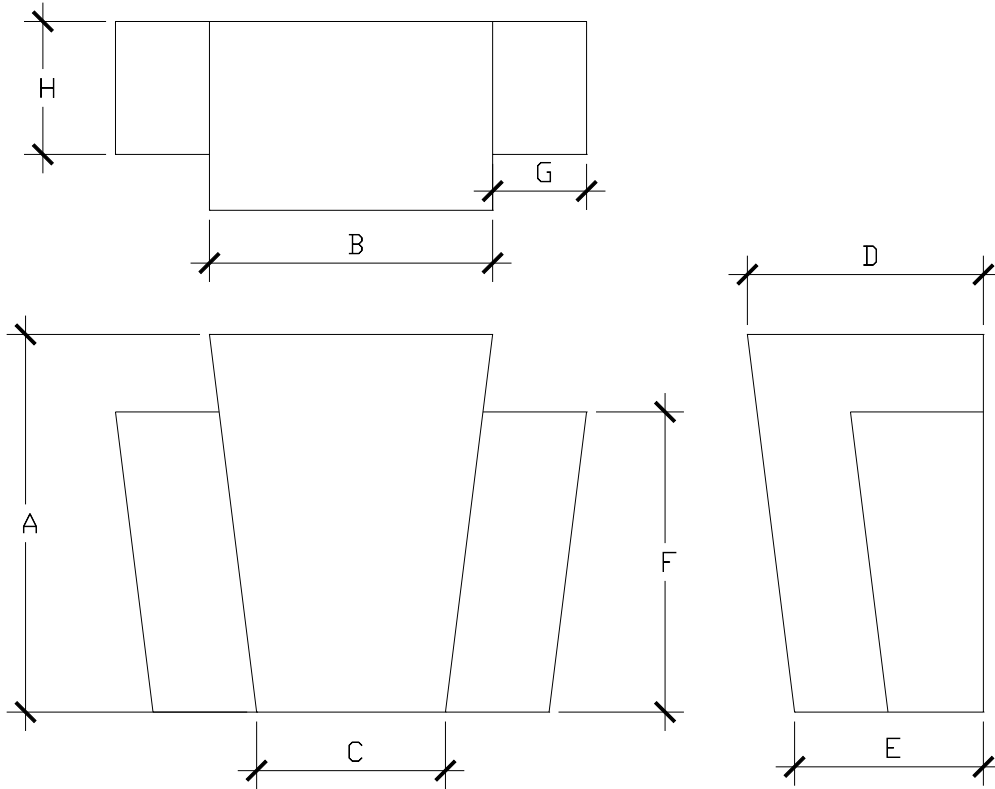

WINGED, FLAT KEYSTONE

WINGED, TAPERED KEYSTONE

Stromberg's Architectural Products

P.O. Box 8036 I-30 West Greenville, Texas, 75404
 (903) 454-8682 FAX (903) 454-3642

TITLE: KEYSTONES, K-3 SERIES

SCALE: NONE

FILE NO: K3

DATE:

DRAWN BY: