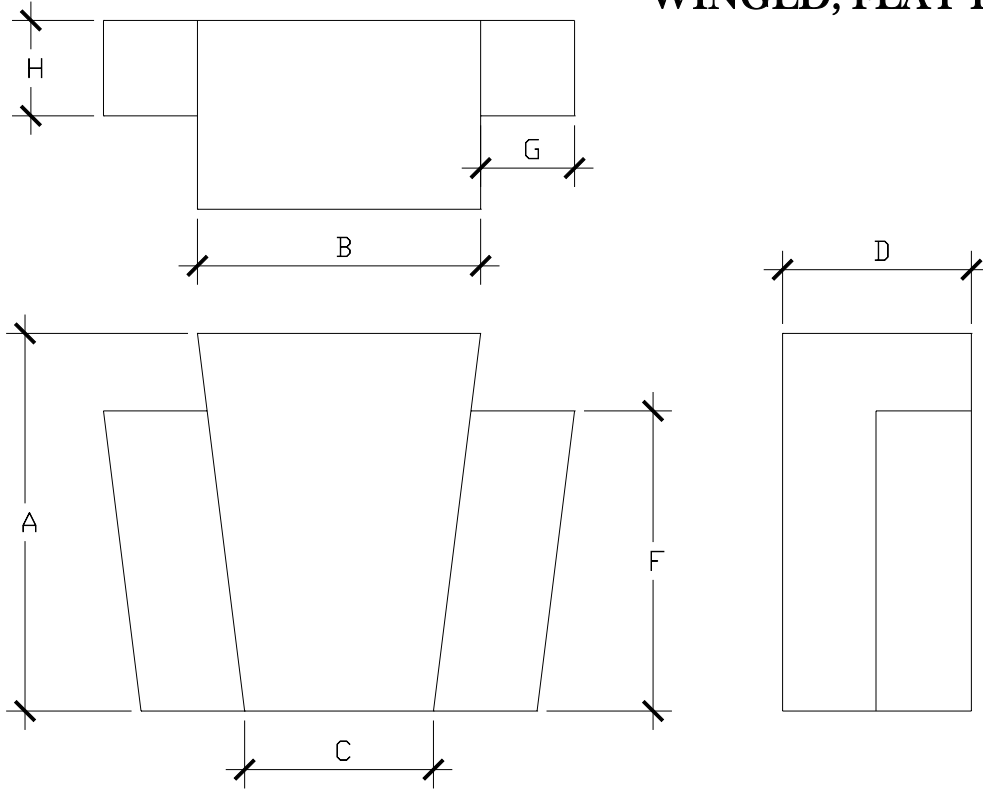

WINGED, FLAT KEYSTONE

WINGED, TAPERED KEYSTONE

Stromberg's Architectural Products

P.O. Box 8036 I-30 West Greenville, Texas, 75404
 (903) 454-8682 FAX (903) 454-3642

TITLE: KEYSTONES, K-3 SERIES

SCALE: NONE

FILE NO: K3

DATE:

DRAWN BY: