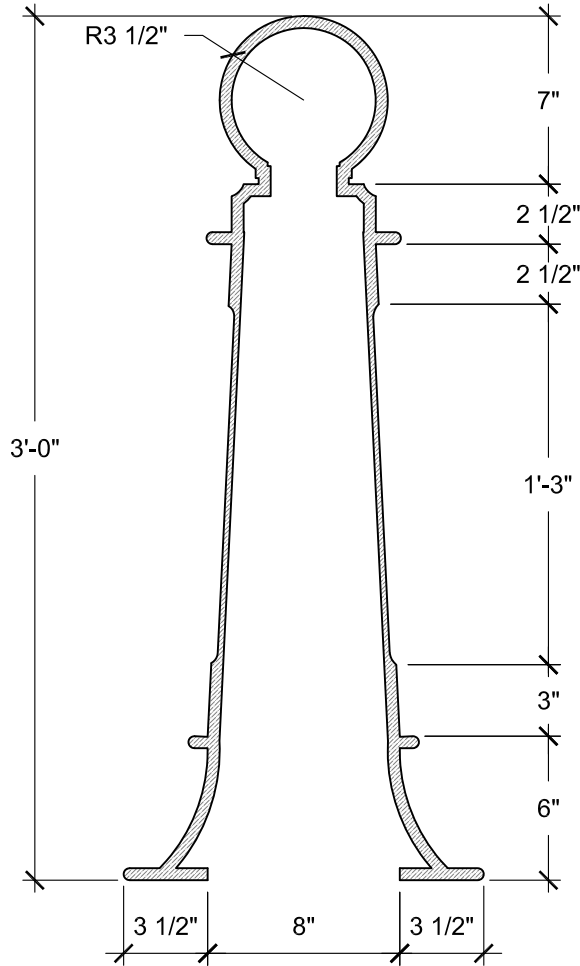

FRONT VIEW
SCALE: 1 1/2" = 1'-0"

SECTION A
SCALE: 1 1/2" = 1'-0"

SIZE CHART		
NAME	HEIGHT	WIDTH
SBS 002.1	2'-0"	0'-10"
SBS 002.2	2'-6"	1'-1"
SBS 002.3	3'-0"	1'-3"
SBS 002.4	3'-6"	1'-6"
SBS 002.5	4'-0"	1'-8"

SECTION B
SCALE: 1 1/2" = 1'-0"

ALL RIGHTS RESERVED. THIS DRAWING IS PROPERTY OF STROMBERG ARCHITECTURAL PRODUCTS INC. AND MAY BE USED ONLY WHEN UTILIZING STROMBERG ARCH. PRODUCTS. STROMBERG GENERAL TERMS AND CONDITIONS APPLY AND ARE INCORPORATED HERE IN BY REFERENCE. THIS DETAIL MAY NOT APPLY TO ALL CONDITIONS AND CONSTRUCTION SITUATIONS.