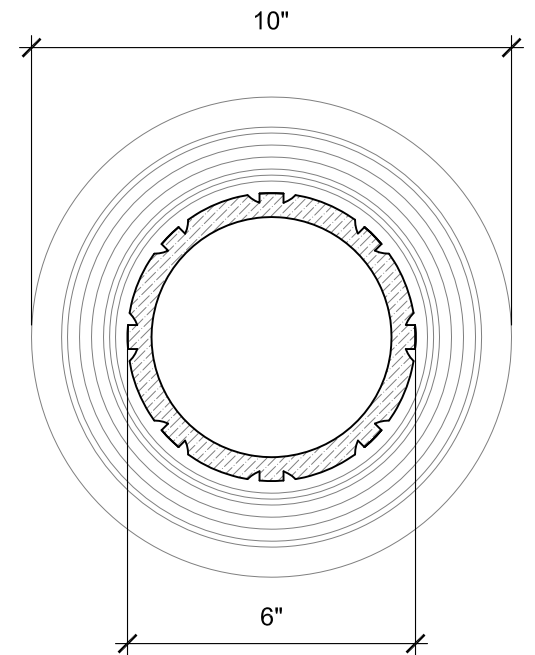

FRONT VIEW
SCALE: 1 1/2" = 1'-0"

SECTION A
SCALE: 1 1/2" = 1'-0"

SECTION B
SCALE: 3" = 1'-0"

SIZE CHART		
NAME	HEIGHT	WIDTH
SBS 003.1	2'-0"	0'-7"
SBS 003.2	2'-6"	0'-9"
SBS 003.3	3'-0"	0'-10"
SBS 003.4	3'-6"	1'-0"
SBS 003.5	4'-0"	1'-2"