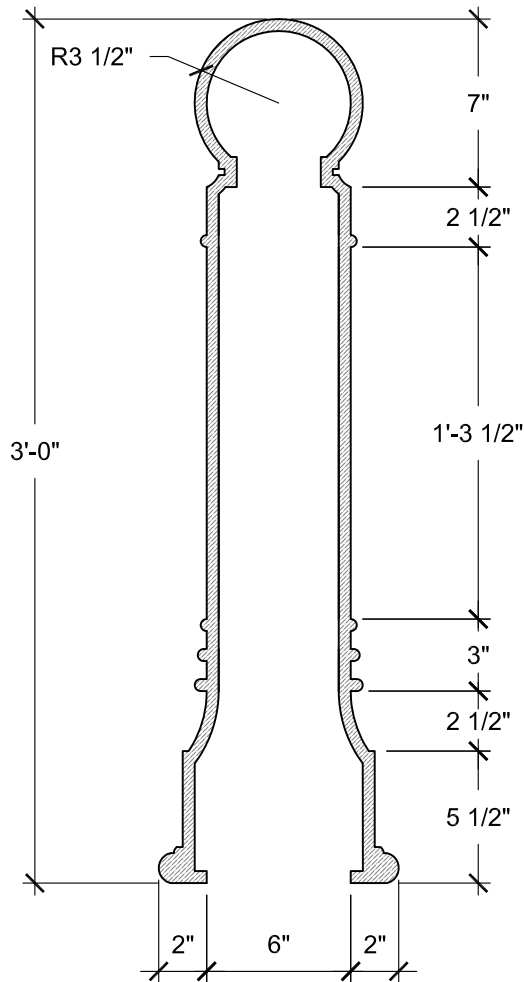

FRONT VIEW
SCALE: 1 1/2" = 1'-0"

SECTION A
SCALE: 1 1/2" = 1'-0"

SECTION B
SCALE: 3" = 1'-0"

SIZE CHART		
NAME	HEIGHT	WIDTH
SBS 003.1	2'-0"	0'-7"
SBS 003.2	2'-6"	0'-9"
SBS 003.3	3'-0"	0'-10"
SBS 003.4	3'-6"	1'-0"
SBS 003.5	4'-0"	1'-2"