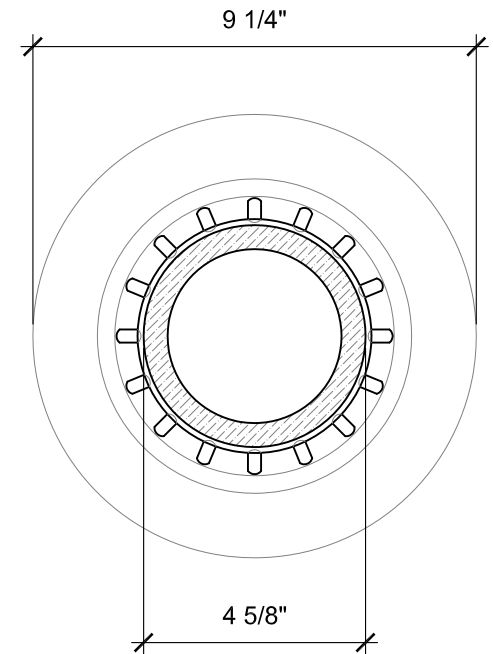

FRONT VIEW  
SCALE: 1 1/2" = 1'-0"

SECTION A  
SCALE: 1 1/2" = 1'-0"

SECTION B  
SCALE: 3" = 1'-0"

## SIZE CHART

NAME	HEIGHT	WIDTH
SBS 004.1	2'-0"	6 1/4"
SBS 004.2	2'-6"	7 3/4"
SBS 004.3	3'-0"	9 1/4"
SBS 004.4	3'-6"	10 3/4"
SBS 004.5	4'-0"	1'-0 1/4"

ALL RIGHTS RESERVED. THIS DRAWING IS PROPERTY OF STROMBERG ARCHITECTURAL PRODUCTS INC. AND MAY BE USED ONLY WHEN UTILIZING STROMBERG ARCH. PRODUCTS.  
STROMBERG GENERAL TERMS AND CONDITIONS APPLY AND ARE INCORPORATED HERE IN BY REFERENCE.  
THIS DETAIL MAY NOT APPLY TO ALL CONDITIONS AND CONSTRUCTION SITUATIONS.