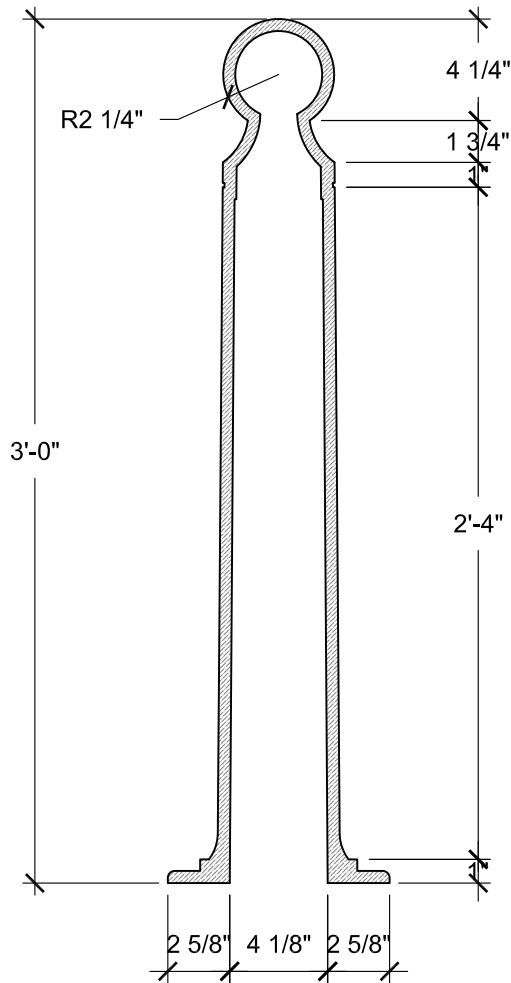

FRONT VIEW  
SCALE: 1 1/2" = 1'-0"

SECTION A  
SCALE: 1 1/2" = 1'-0"

SECTION B  
SCALE: 3" = 1'-0"

## SIZE CHART

NAME	HEIGHT	WIDTH
SBS 004.1	2'-0"	6 1/4"
SBS 004.2	2'-6"	7 3/4"
SBS 004.3	3'-0"	9 1/4"
SBS 004.4	3'-6"	10 3/4"
SBS 004.5	4'-0"	1'-0 1/4"

ALL RIGHTS RESERVED. THIS DRAWING IS PROPERTY OF STROMBERG ARCHITECTURAL PRODUCTS INC. AND MAY BE USED ONLY WHEN UTILIZING STROMBERG ARCH. PRODUCTS.  
STROMBERG GENERAL TERMS AND CONDITIONS APPLY AND ARE INCORPORATED HERE IN BY REFERENCE.  
THIS DETAIL MAY NOT APPLY TO ALL CONDITIONS AND CONSTRUCTION SITUATIONS.