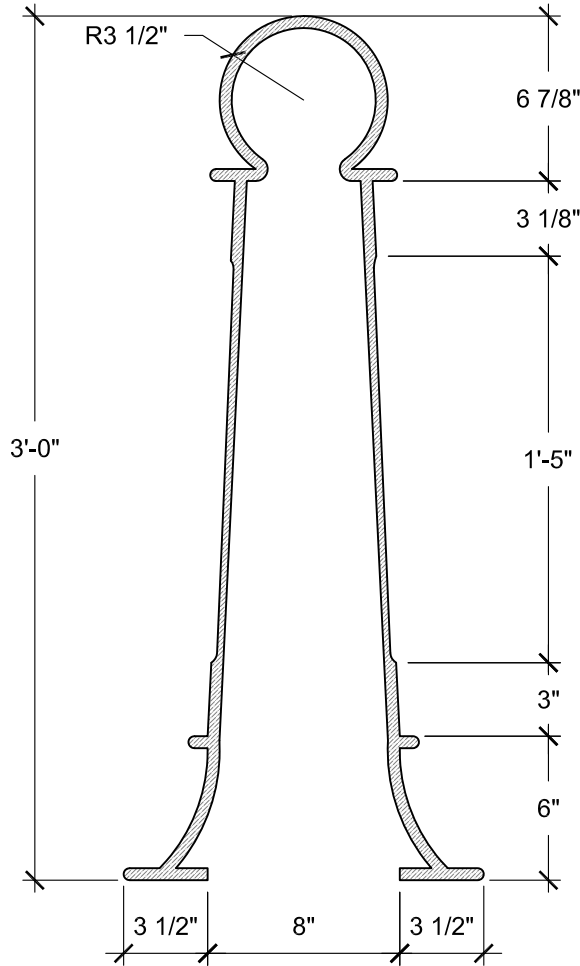

FRONT VIEW  
SCALE: 1 1/2" = 1'-0"

SECTION A  
SCALE: 1 1/2" = 1'-0"

SECTION B  
SCALE: 1 1/2" = 1'-0"

SIZE CHART		
NAME	HEIGHT	WIDTH
SBS 006.1	2'-0"	0'-10"
SBS 006.2	2'-6"	1'-1"
SBS 006.3	3'-0"	1'-3"
SBS 006.4	3'-6"	1'-6"
SBS 006.5	4'-0"	1'-8"