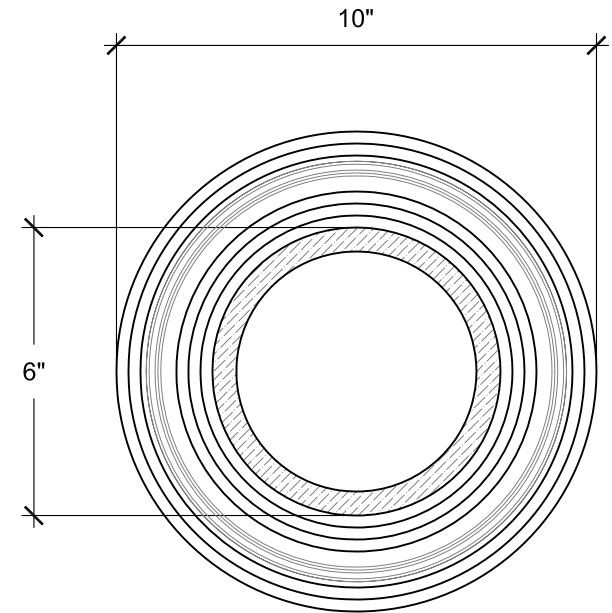

SIZE CHART

NAME	HEIGHT	WIDTH
SBS 007.1	2'-0"	0'-7"
SBS 007.2	2'-6"	0'-9"
SBS 007.3	3'-0"	0'-10"
SBS 007.4	3'-6"	1'-0"
SBS 007.5	4'-0"	1'-2"

FRONT VIEW
SCALE: 1 1/2" = 1'-0"

SECTION A
SCALE: 1 1/2" = 1'-0"

SECTION B
SCALE: 3" = 1'-0"

ALL RIGHTS RESERVED. THIS DRAWING IS PROPERTY OF STROMBERG ARCHITECTURAL PRODUCTS INC. AND MAY BE USED ONLY WHEN UTILIZING STROMBERG ARCH. PRODUCTS.
STROMBERG GENERAL TERMS AND CONDITIONS APPLY AND ARE INCORPORATED HERE IN BY REFERENCE.
THIS DETAIL MAY NOT APPLY TO ALL CONDITIONS AND CONSTRUCTION SITUATIONS.