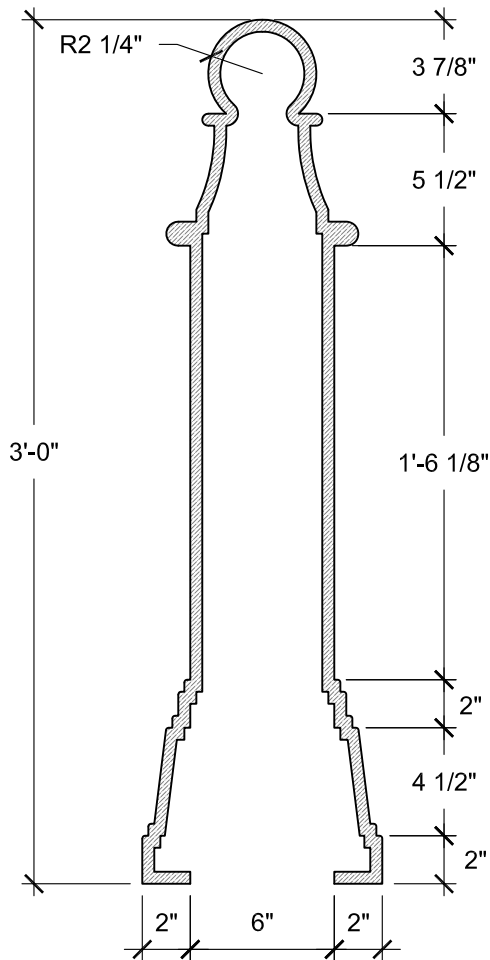

SIZE CHART

NAME	HEIGHT	WIDTH
SBS 007.1	2'-0"	0'-7"
SBS 007.2	2'-6"	0'-9"
SBS 007.3	3'-0"	0'-10"
SBS 007.4	3'-6"	1'-0"
SBS 007.5	4'-0"	1'-2"

FRONT VIEW
SCALE: 1 1/2" = 1'-0"

SECTION A
SCALE: 1 1/2" = 1'-0"

SECTION B
SCALE: 3" = 1'-0"

ALL RIGHTS RESERVED. THIS DRAWING IS PROPERTY OF STROMBERG ARCHITECTURAL PRODUCTS INC. AND MAY BE USED ONLY WHEN UTILIZING STROMBERG ARCH. PRODUCTS.
STROMBERG GENERAL TERMS AND CONDITIONS APPLY AND ARE INCORPORATED HERE IN BY REFERENCE.
THIS DETAIL MAY NOT APPLY TO ALL CONDITIONS AND CONSTRUCTION SITUATIONS.