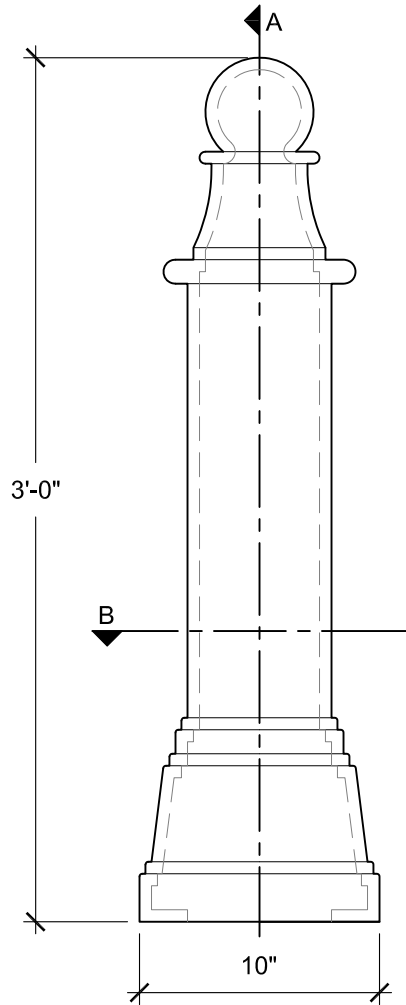

SIZE CHART

NAME	HEIGHT	WIDTH
SBS 007.1	2'-0"	0'-7"
SBS 007.2	2'-6"	0'-9"
SBS 007.3	3'-0"	0'-10"
SBS 007.4	3'-6"	1'-0"
SBS 007.5	4'-0"	1'-2"

FRONT VIEW
SCALE: 1 1/2" = 1'-0"

SECTION A
SCALE: 1 1/2" = 1'-0"

SECTION B
SCALE: 3" = 1'-0"

ALL RIGHTS RESERVED. THIS DRAWING IS PROPERTY OF STROMBERG ARCHITECTURAL PRODUCTS INC. AND MAY BE USED ONLY WHEN UTILIZING STROMBERG ARCH. PRODUCTS.
STROMBERG GENERAL TERMS AND CONDITIONS APPLY AND ARE INCORPORATED HERE IN BY REFERENCE.
THIS DETAIL MAY NOT APPLY TO ALL CONDITIONS AND CONSTRUCTION SITUATIONS.