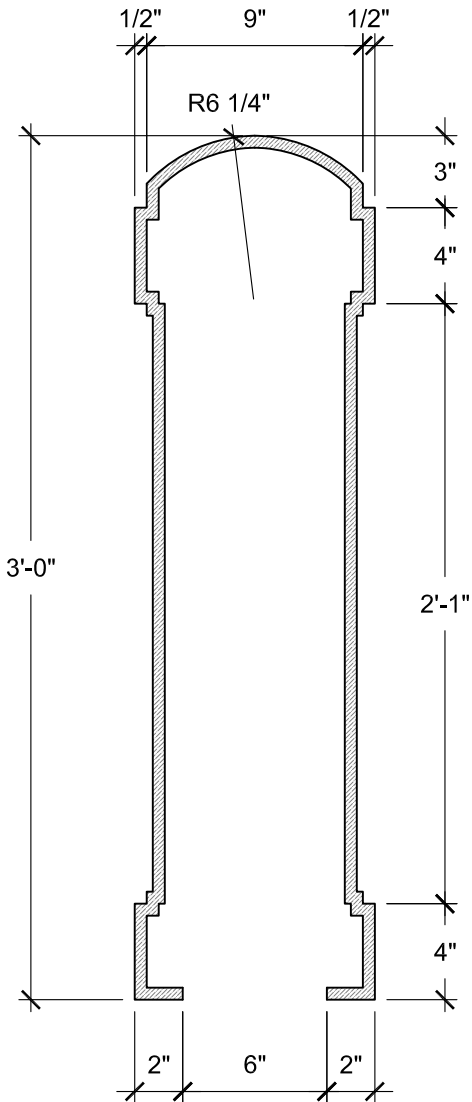

FRONT VIEW  
SCALE: 1 1/2" = 1'-0"

SECTION A  
SCALE: 1 1/2" = 1'-0"

SECTION B  
SCALE: 3" = 1'-0"

SIZE CHART		
NAME	HEIGHT	WIDTH
SBS 009.1	2'-0"	0'-7"
SBS 009.2	2'-6"	0'-9"
SBS 009.3	3'-0"	0'-10"
SBS 009.4	3'-6"	1'-0"
SBS 009.5	4'-0"	1'-2"