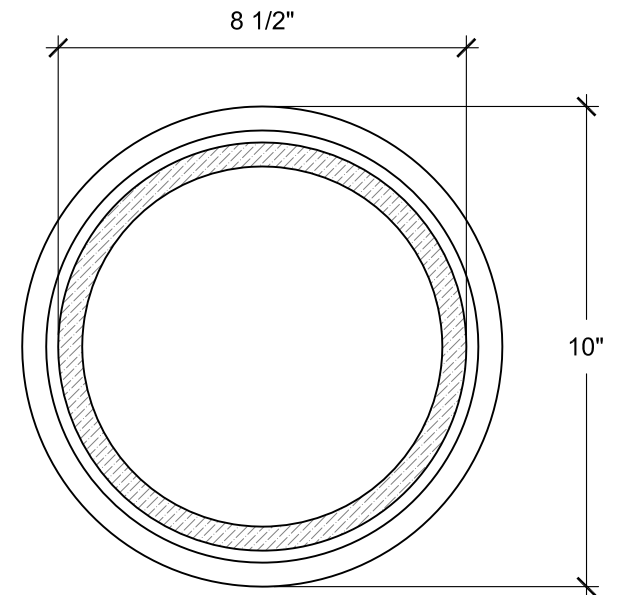

FRONT VIEW  
SCALE: 1 1/2" = 1'-0"

SECTION A  
SCALE: 1 1/2" = 1'-0"

SECTION B  
SCALE: 3" = 1'-0"

SIZE CHART		
NAME	HEIGHT	WIDTH
SBS 009.1	2'-0"	0'-7"
SBS 009.2	2'-6"	0'-9"
SBS 009.3	3'-0"	0'-10"
SBS 009.4	3'-6"	1'-0"
SBS 009.5	4'-0"	1'-2"