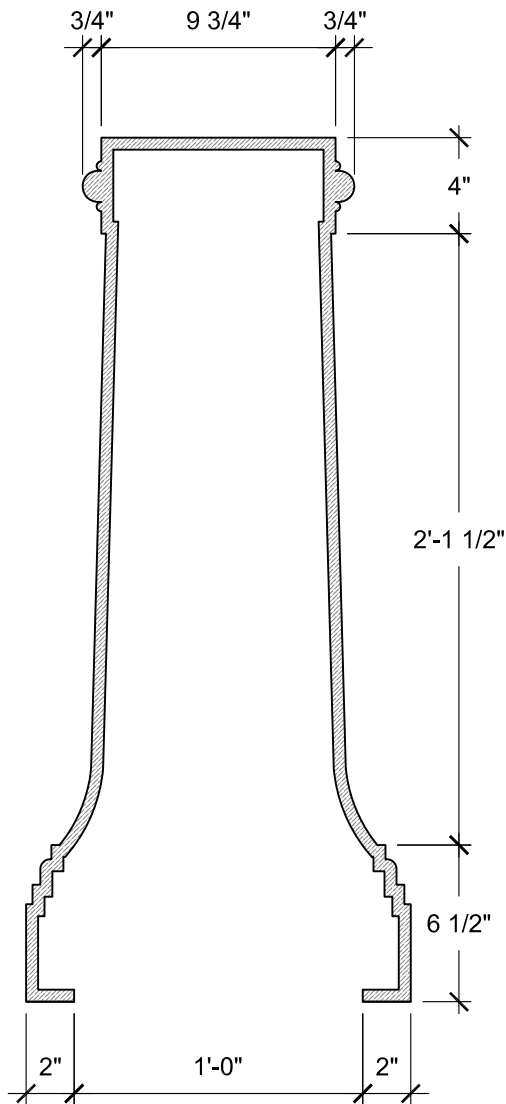

FRONT VIEW
SCALE: 1 1/2" = 1'-0"

SECTION A
SCALE: 1 1/2" = 1'-0"

SECTION B
SCALE: 2" = 1'-0"

SIZE CHART

NAME	HEIGHT	WIDTH
SBS 010.1	2'-0"	10 3/4"
SBS 010.2	2'-6"	1'-1 1/2"
SBS 010.3	3'-0"	1'-4"
SBS 010.4	3'-6"	1'-6 3/4"
SBS 010.5	4'-0"	1'-9 1/2"