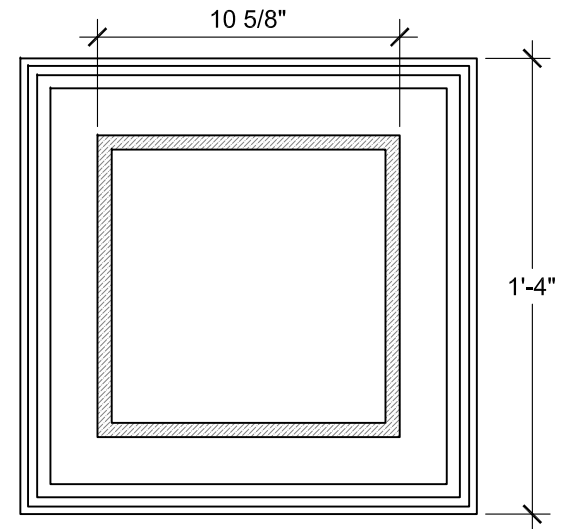

FRONT VIEW
SCALE: 1 1/2" = 1'-0"

SECTION A
SCALE: 1 1/2" = 1'-0"

SECTION B
SCALE: 2" = 1'-0"

SIZE CHART

NAME	HEIGHT	WIDTH
SBS 010.1	2'-0"	10 3/4"
SBS 010.2	2'-6"	1'-1 1/2"
SBS 010.3	3'-0"	1'-4"
SBS 010.4	3'-6"	1'-6 3/4"
SBS 010.5	4'-0"	1'-9 1/2"