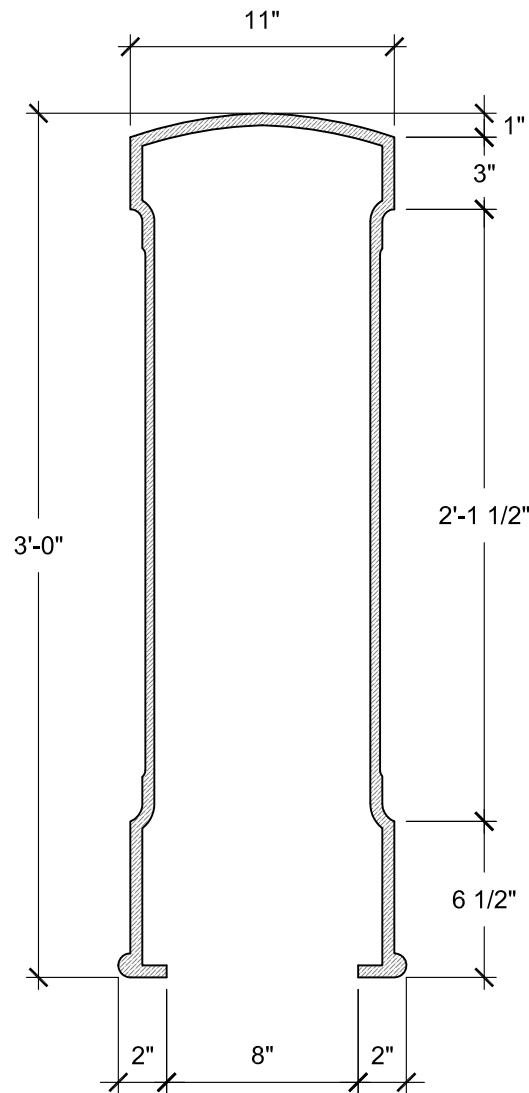

FRONT VIEW
SCALE: 1 1/2" = 1'-0"

SECTION A
SCALE: 1 1/2" = 1'-0"

SIZE CHART		
NAME	HEIGHT	WIDTH
SBS 011.1	2'-0"	0'-8"
SBS 011.2	2'-6"	0'-10"
SBS 011.3	3'-0"	1'-0"
SBS 011.4	3'-6"	1'-2"
SBS 011.5	4'-0"	1'-4"

SECTION B
SCALE: 1 1/2" = 1'-0"

ALL RIGHTS RESERVED. THIS DRAWING IS PROPERTY OF STROMBERG ARCHITECTURAL PRODUCTS INC. AND MAY BE USED ONLY WHEN UTILIZING STROMBERG ARCH. PRODUCTS. STROMBERG GENERAL TERMS AND CONDITIONS APPLY AND ARE INCORPORATED HERE IN BY REFERENCE. THIS DETAIL MAY NOT APPLY TO ALL CONDITIONS AND CONSTRUCTION SITUATIONS.