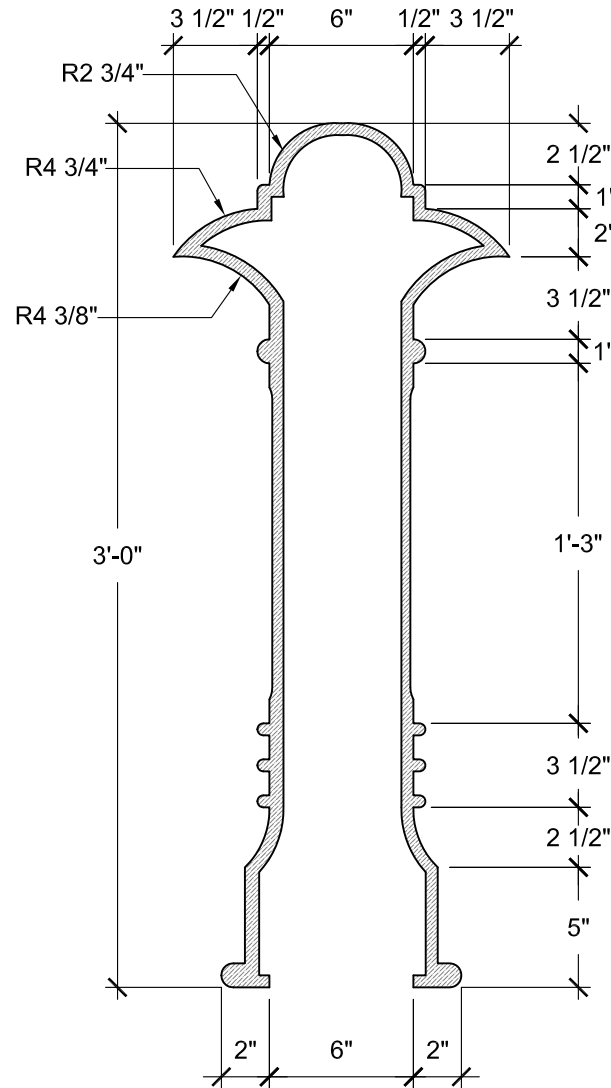

FRONT VIEW
SCALE: 1 1/2" = 1'-0"

SECTION A
SCALE: 1 1/2" = 1'-0"

SIZE CHART		
NAME	HEIGHT	WIDTH
SBS 012.1	2'-0"	0'-7"
SBS 012.2	2'-6"	0'-9"
SBS 012.3	3'-0"	0'-10"
SBS 012.4	3'-6"	1'-0"
SBS 012.5	4'-0"	1'-2"

SECTION B
SCALE: 1 1/2" = 1'-0"

ALL RIGHTS RESERVED. THIS DRAWING IS PROPERTY OF STROMBERG ARCHITECTURAL PRODUCTS INC. AND MAY BE USED ONLY WHEN UTILIZING STROMBERG ARCH. PRODUCTS. STROMBERG GENERAL TERMS AND CONDITIONS APPLY AND ARE INCORPORATED HERE IN BY REFERENCE. THIS DETAIL MAY NOT APPLY TO ALL CONDITIONS AND CONSTRUCTION SITUATIONS.