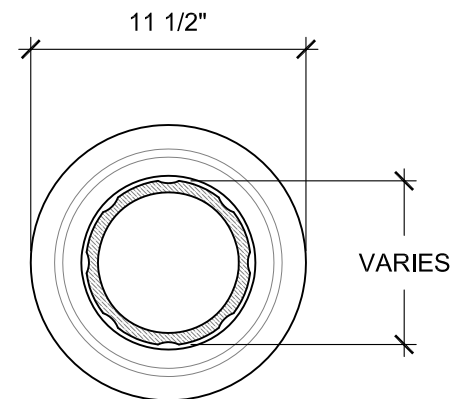

FRONT VIEW
SCALE: 1 1/2" = 1'-0"

SECTION A
SCALE: 1 1/2" = 1'-0"

SIZE CHART		
NAME	HEIGHT	WIDTH
SBS 014.1	2'-0"	7 1/2"
SBS 014.2	2'-6"	9 1/2"
SBS 014.3	3'-0"	11 1/2"
SBS 014.4	3'-6"	1'-1 1/2"
SBS 014.5	4'-0"	1'-3 1/4"

SECTION B
SCALE: 1 1/2" = 1'-0"

ALL RIGHTS RESERVED. THIS DRAWING IS PROPERTY OF STROMBERG ARCHITECTURAL PRODUCTS INC. AND MAY BE USED ONLY WHEN UTILIZING STROMBERG ARCH. PRODUCTS. STROMBERG GENERAL TERMS AND CONDITIONS APPLY AND ARE INCORPORATED HERE IN BY REFERENCE. THIS DETAIL MAY NOT APPLY TO ALL CONDITIONS AND CONSTRUCTION SITUATIONS.