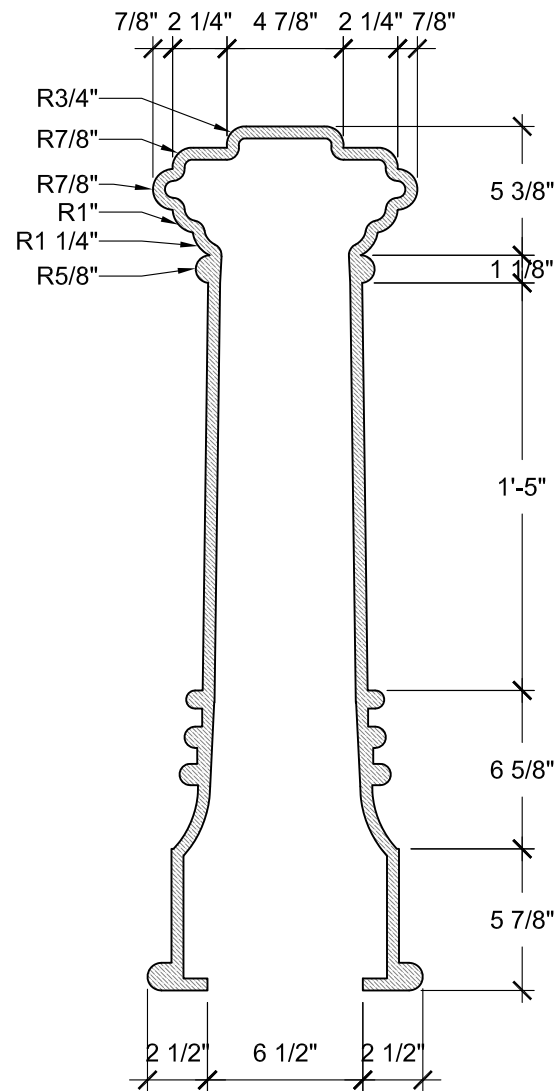

FRONT VIEW
SCALE: 1 1/2" = 1'-0"

SECTION A
SCALE: 1 1/2" = 1'-0"

SIZE CHART		
NAME	HEIGHT	WIDTH
SBS 014.1	2'-0"	7 1/2"
SBS 014.2	2'-6"	9 1/2"
SBS 014.3	3'-0"	11 1/2"
SBS 014.4	3'-6"	1'-1 1/2"
SBS 014.5	4'-0"	1'-3 1/4"

SECTION B
SCALE: 1 1/2" = 1'-0"

ALL RIGHTS RESERVED. THIS DRAWING IS PROPERTY OF STROMBERG ARCHITECTURAL PRODUCTS INC. AND MAY BE USED ONLY WHEN UTILIZING STROMBERG ARCH. PRODUCTS. STROMBERG GENERAL TERMS AND CONDITIONS APPLY AND ARE INCORPORATED HERE IN BY REFERENCE. THIS DETAIL MAY NOT APPLY TO ALL CONDITIONS AND CONSTRUCTION SITUATIONS.