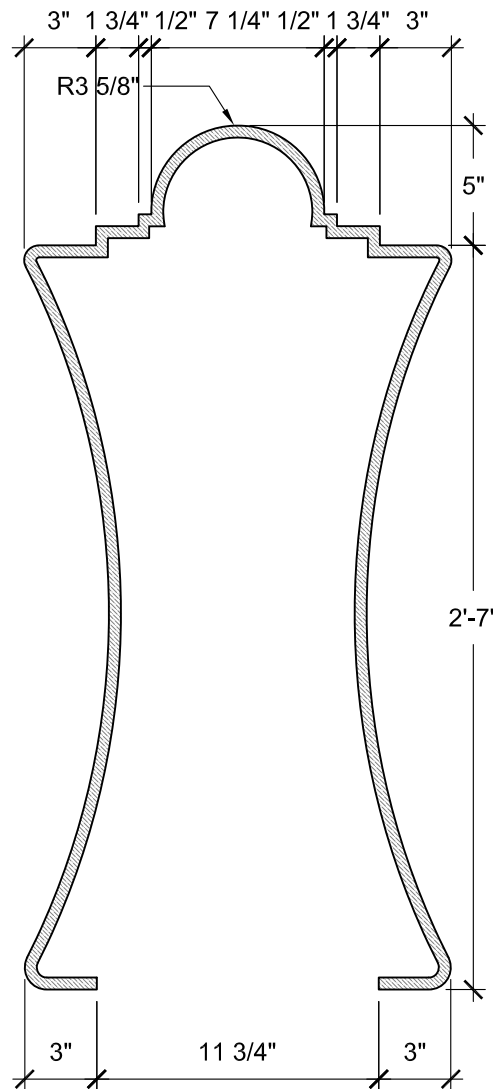

FRONT VIEW
SCALE: 1 1/2" = 1'-0"

SECTION A
SCALE: 1 1/2" = 1'-0"

SECTION B
SCALE: 1 1/2" = 1'-0"

SIZE CHART		
NAME	HEIGHT	WIDTH
SBS 016.1	2'-0"	11 3/4"
SBS 016.2	2'-6"	1'-2 3/4"
SBS 016.3	3'-0"	1'-5 3/4"
SBS 016.4	3'-6"	1'-8 3/4"
SBS 016.5	4'-0"	1'-11 3/4"