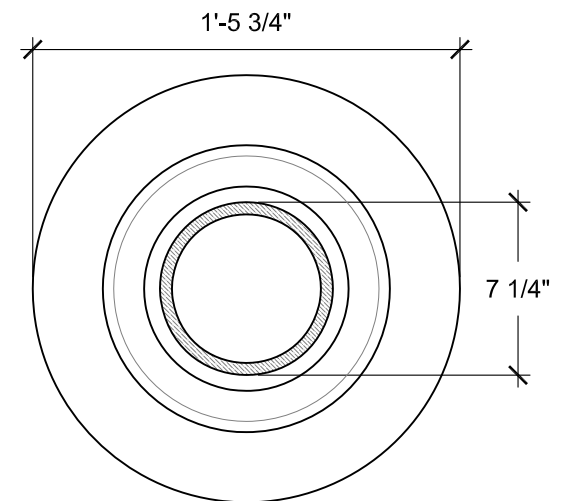

FRONT VIEW
SCALE: 1 1/2" = 1'-0"

SECTION A
SCALE: 1 1/2" = 1'-0"

SECTION B
SCALE: 1 1/2" = 1'-0"

SIZE CHART		
NAME	HEIGHT	WIDTH
SBS 016.1	2'-0"	11 3/4"
SBS 016.2	2'-6"	1'-2 3/4"
SBS 016.3	3'-0"	1'-5 3/4"
SBS 016.4	3'-6"	1'-8 3/4"
SBS 016.5	4'-0"	1'-11 3/4"