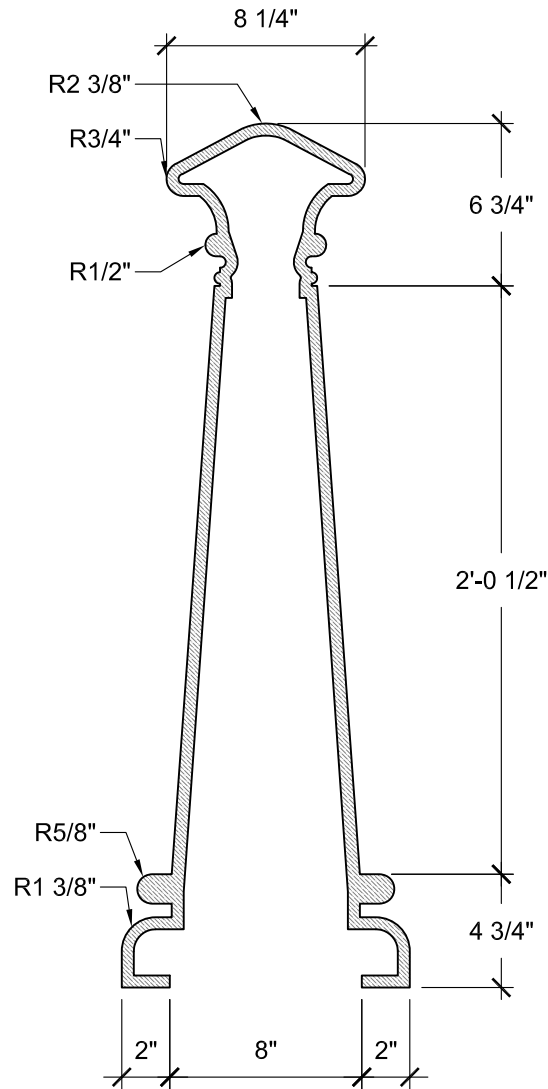

FRONT VIEW  
SCALE: 1 1/2" = 1'-0"

SECTION A  
SCALE: 1 1/2" = 1'-0"

SIZE CHART		
NAME	HEIGHT	WIDTH
SBS 017.1	2'-0"	8"
SBS 017.2	2'-6"	10"
SBS 017.3	3'-0"	1'-0"
SBS 017.4	3'-6"	1'-2"
SBS 017.5	4'-0"	1'-4"

SECTION B  
SCALE: 1 1/2" = 1'-0"

ALL RIGHTS RESERVED. THIS DRAWING IS PROPERTY OF STROMBERG ARCHITECTURAL PRODUCTS INC. AND MAY BE USED ONLY WHEN UTILIZING STROMBERG ARCH. PRODUCTS. STROMBERG GENERAL TERMS AND CONDITIONS APPLY AND ARE INCORPORATED HERE IN BY REFERENCE. THIS DETAIL MAY NOT APPLY TO ALL CONDITIONS AND CONSTRUCTION SITUATIONS.