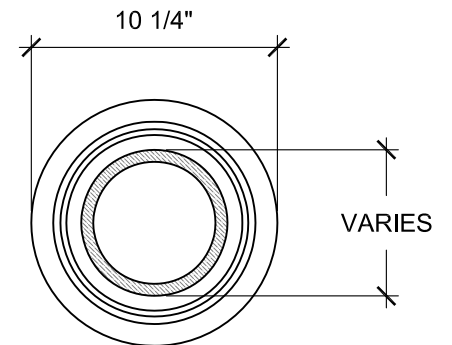

FRONT VIEW
SCALE: 1 1/2" = 1'-0"

SECTION A
SCALE: 1 1/2" = 1'-0"

SIZE CHART		
NAME	HEIGHT	WIDTH
SBS 019.1	2'-0"	6 3/4"
SBS 019.2	2'-6"	8 1/2"
SBS 019.3	3'-0"	10 1/4"
SBS 019.4	3'-6"	1'-0"
SBS 019.5	4'-0"	1'-1 3/4"

SECTION B
SCALE: 1 1/2" = 1'-0"

ALL RIGHTS RESERVED. THIS DRAWING IS PROPERTY OF STROMBERG ARCHITECTURAL PRODUCTS INC. AND MAY BE USED ONLY WHEN UTILIZING STROMBERG ARCH. PRODUCTS. STROMBERG GENERAL TERMS AND CONDITIONS APPLY AND ARE INCORPORATED HERE IN BY REFERENCE. THIS DETAIL MAY NOT APPLY TO ALL CONDITIONS AND CONSTRUCTION SITUATIONS.