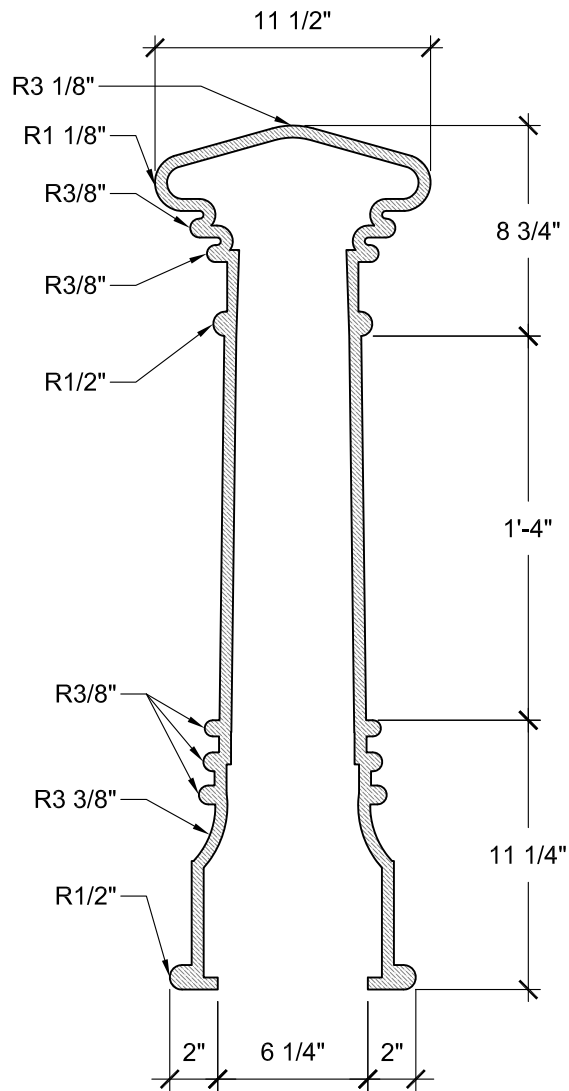

FRONT VIEW
SCALE: 1 1/2" = 1'-0"

SECTION A
SCALE: 1 1/2" = 1'-0"

SIZE CHART		
NAME	HEIGHT	WIDTH
SBS 019.1	2'-0"	6 3/4"
SBS 019.2	2'-6"	8 1/2"
SBS 019.3	3'-0"	10 1/4"
SBS 019.4	3'-6"	1'-0"
SBS 019.5	4'-0"	1'-1 3/4"

SECTION B
SCALE: 1 1/2" = 1'-0"

ALL RIGHTS RESERVED. THIS DRAWING IS PROPERTY OF STROMBERG ARCHITECTURAL PRODUCTS INC. AND MAY BE USED ONLY WHEN UTILIZING STROMBERG ARCH. PRODUCTS. STROMBERG GENERAL TERMS AND CONDITIONS APPLY AND ARE INCORPORATED HERE IN BY REFERENCE. THIS DETAIL MAY NOT APPLY TO ALL CONDITIONS AND CONSTRUCTION SITUATIONS.