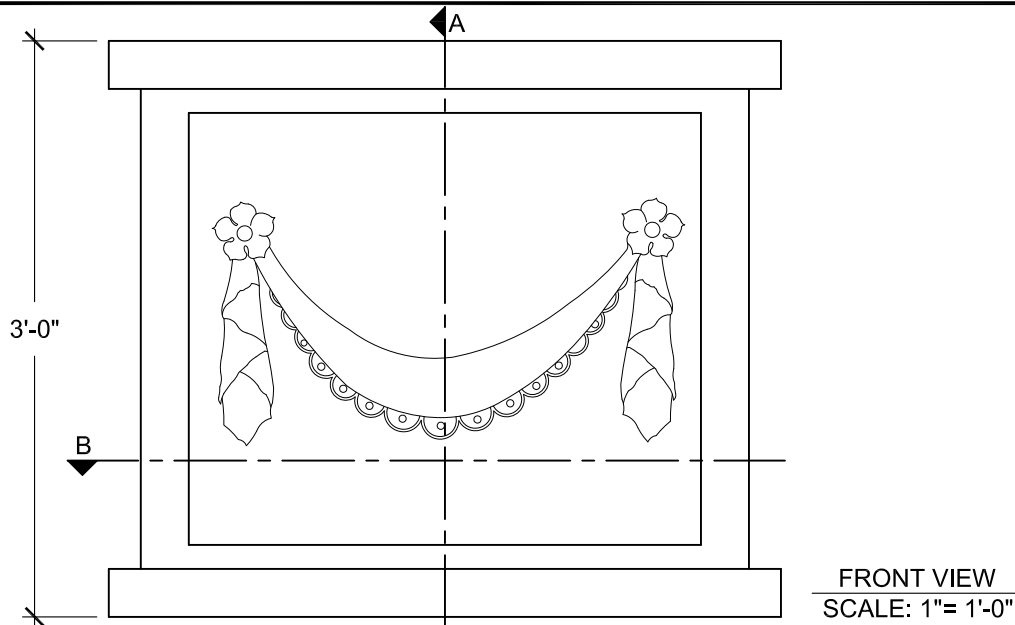

SIZE CHART

NAME	HEIGHT	WIDTH
SBSP 001.1	2'-0"	3'-0"
SBSP 001.2	2'-6"	3'-6"
SBSP 001.3	3'-0"	4'-0"
SBSP 001.4	3'-6"	4'-6"

ALL RIGHTS RESERVED. THIS DRAWING IS PROPERTY OF STROMBERG ARCHITECTURAL PRODUCTS INC. AND MAY BE USED ONLY WHEN UTILIZING STROMBERG ARCH. PRODUCTS. STROMBERG GENERAL TERMS AND CONDITIONS APPLY AND ARE INCORPORATED HERE IN BY REFERENCE. THIS DETAIL MAY NOT APPLY TO ALL CONDITIONS AND CONSTRUCTION SITUATIONS.