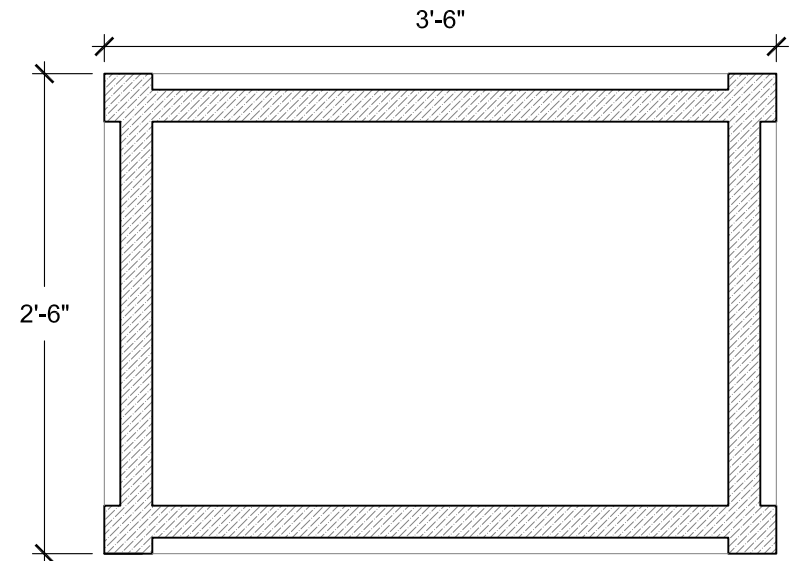

SIZE CHART

NAME	HEIGHT	WIDTH
SBSP 001.1	2'-0"	3'-0"
SBSP 001.2	2'-6"	3'-6"
SBSP 001.3	3'-0"	4'-0"
SBSP 001.4	3'-6"	4'-6"

ALL RIGHTS RESERVED. THIS DRAWING IS PROPERTY OF STROMBERG ARCHITECTURAL PRODUCTS INC. AND MAY BE USED ONLY WHEN UTILIZING STROMBERG ARCH. PRODUCTS. STROMBERG GENERAL TERMS AND CONDITIONS APPLY AND ARE INCORPORATED HERE IN BY REFERENCE. THIS DETAIL MAY NOT APPLY TO ALL CONDITIONS AND CONSTRUCTION SITUATIONS.