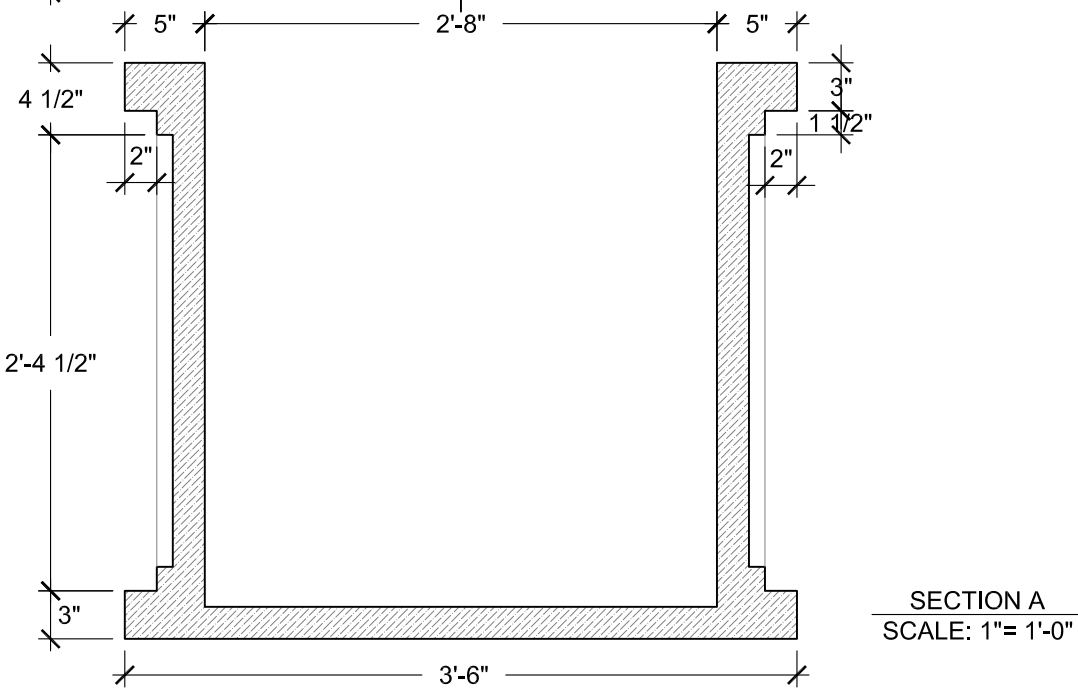

SIZE CHART

NAME	HEIGHT	WIDTH
SBSP 001.1	2'-0"	3'-0"
SBSP 001.2	2'-6"	3'-6"
SBSP 001.3	3'-0"	4'-0"
SBSP 001.4	3'-6"	4'-6"

ALL RIGHTS RESERVED. THIS DRAWING IS PROPERTY OF STROMBERG ARCHITECTURAL PRODUCTS INC. AND MAY BE USED ONLY WHEN UTILIZING STROMBERG ARCH. PRODUCTS. STROMBERG GENERAL TERMS AND CONDITIONS APPLY AND ARE INCORPORATED HERE IN BY REFERENCE. THIS DETAIL MAY NOT APPLY TO ALL CONDITIONS AND CONSTRUCTION SITUATIONS.