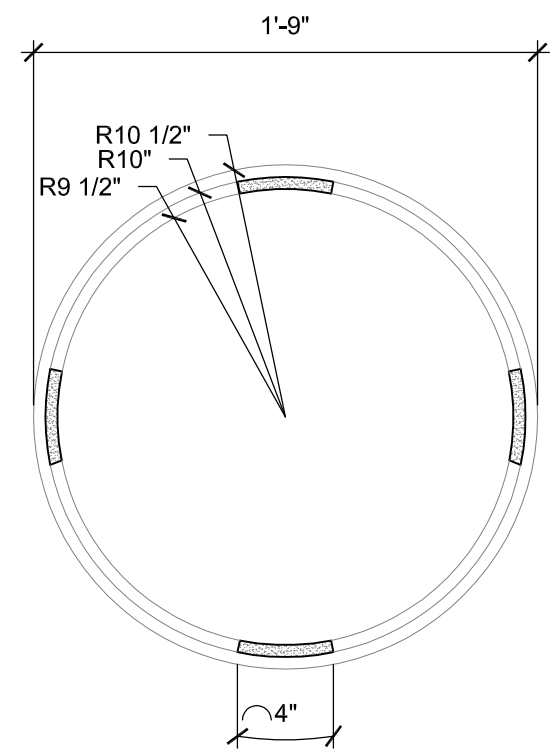

# SIZE CHART

NAME	HEIGHT	WIDTH
SBSP 003.1	2'-0"	1'-0"
SBSP 003.2	2'-6"	1'-4"
SBSP 003.3	3'-0"	1'-9"
SBSP 003.4	3'-6"	2'-0"
SBSP 003.5	4'-0"	2'-4"

**FRONT VIEW**  
SCALE: 1 1/2" = 1'-0"

**SECTION B**  
SCALE: 1 1/2" = 1'-0"

**SECTION A**  
SCALE: 1 1/2" = 1'-0"

ALL RIGHTS RESERVED. THIS DRAWING IS PROPERTY OF STROMBERG ARCHITECTURAL PRODUCTS INC. AND MAY BE USED ONLY WHEN UTILIZING STROMBERG ARCH. PRODUCTS. STROMBERG GENERAL TERMS AND CONDITIONS APPLY AND ARE INCORPORATED HERE IN BY REFERENCE. THIS DETAIL MAY NOT APPLY TO ALL CONDITIONS AND CONSTRUCTION SITUATIONS.