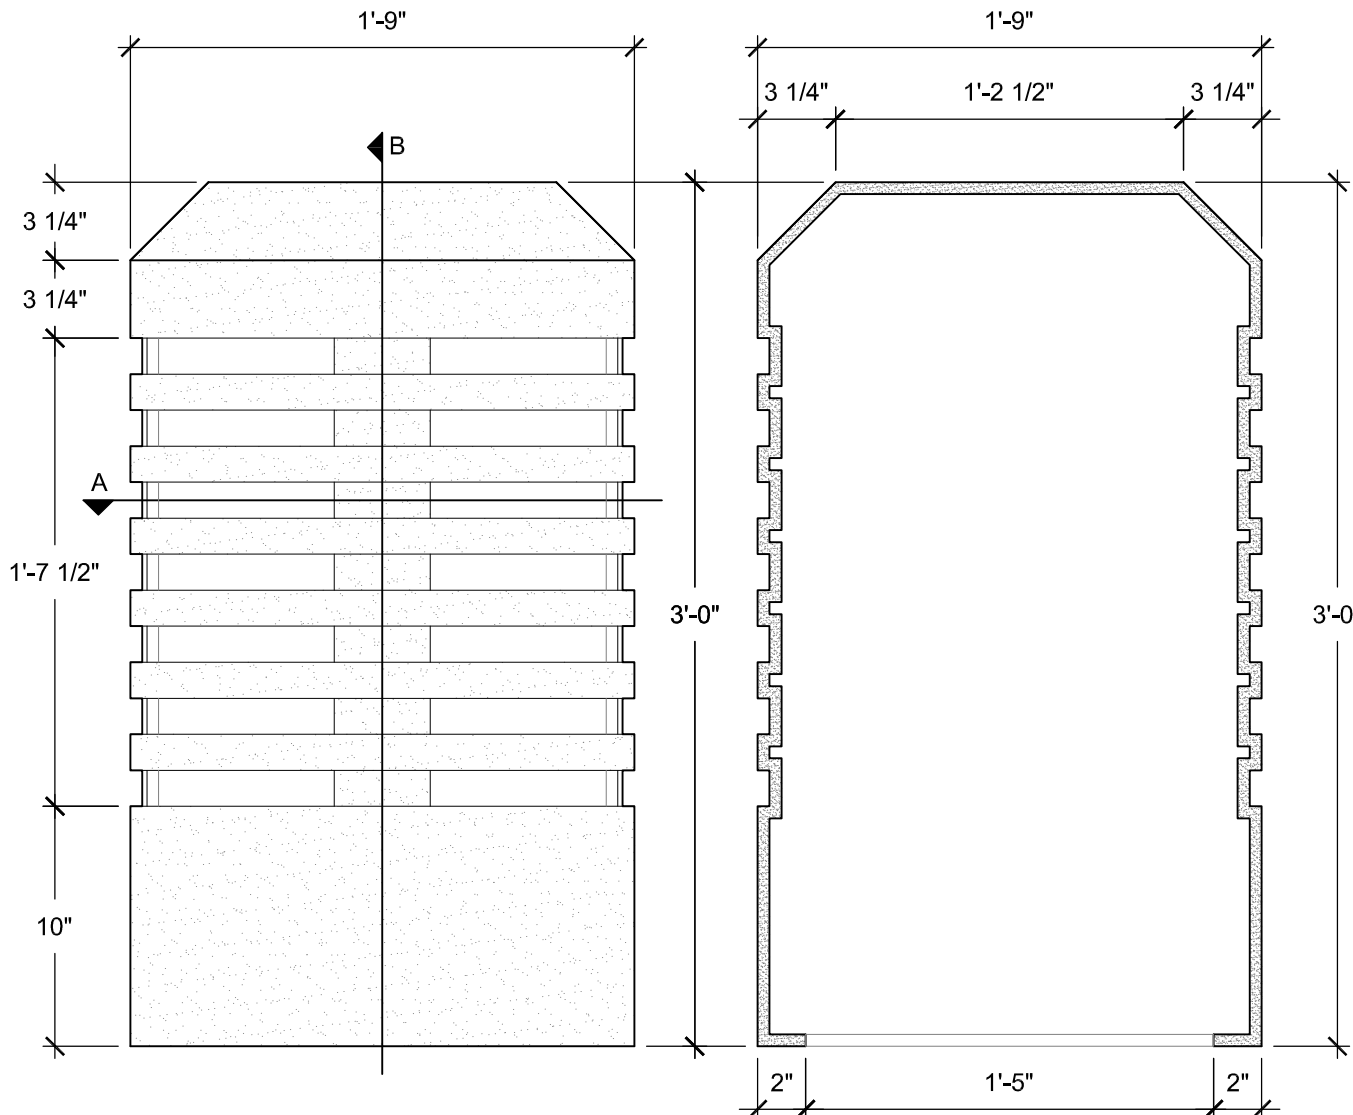

# SIZE CHART

NAME	HEIGHT	WIDTH
SBSP 003.1	2'-0"	1'-0"
SBSP 003.2	2'-6"	1'-4"
SBSP 003.3	3'-0"	1'-9"
SBSP 003.4	3'-6"	2'-0"
SBSP 003.5	4'-0"	2'-4"

**FRONT VIEW**  
SCALE: 1 1/2" = 1'-0"

**SECTION B**  
SCALE: 1 1/2" = 1'-0"

**SECTION A**  
SCALE: 1 1/2" = 1'-0"

ALL RIGHTS RESERVED. THIS DRAWING IS PROPERTY OF STROMBERG ARCHITECTURAL PRODUCTS INC. AND MAY BE USED ONLY WHEN UTILIZING STROMBERG ARCH. PRODUCTS. STROMBERG GENERAL TERMS AND CONDITIONS APPLY AND ARE INCORPORATED HERE IN BY REFERENCE. THIS DETAIL MAY NOT APPLY TO ALL CONDITIONS AND CONSTRUCTION SITUATIONS.