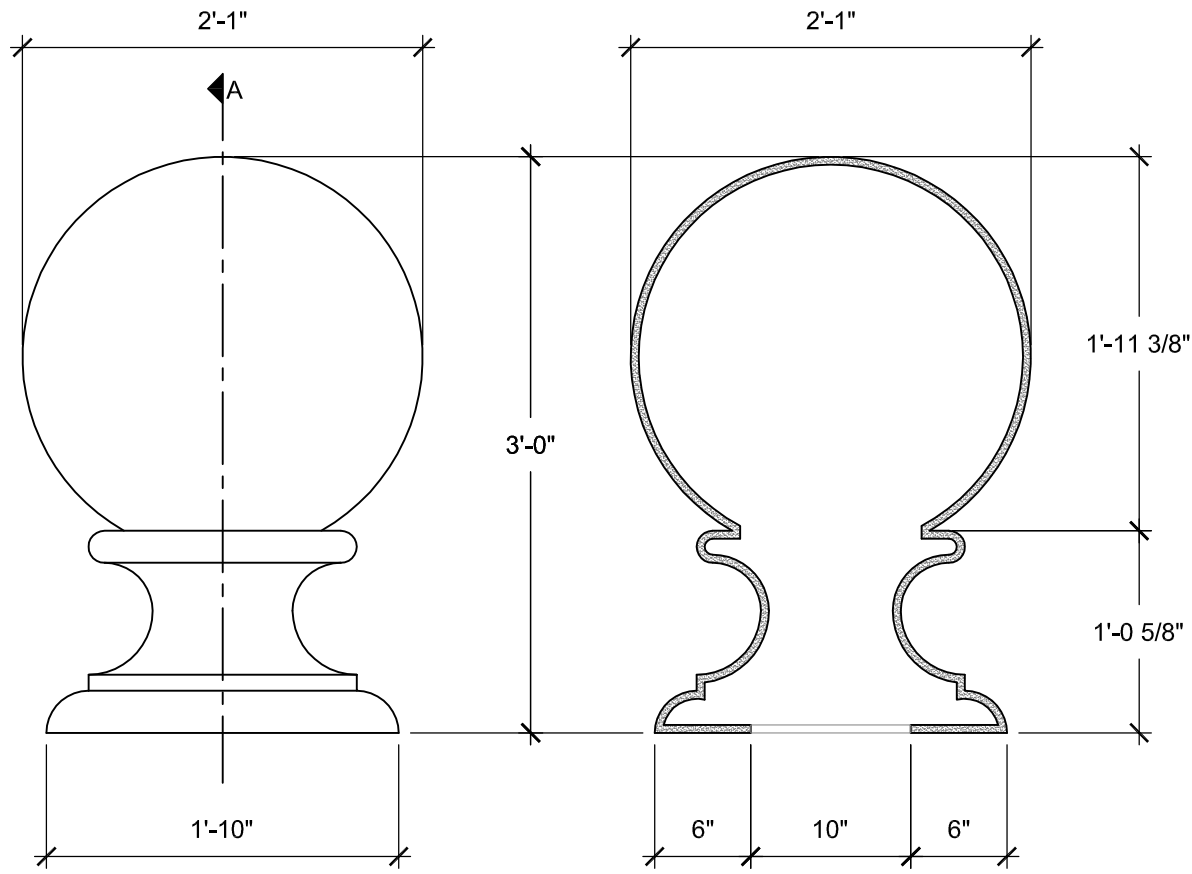

SIZE CHART

NAME	HEIGHT	WIDTH
SBSP 005.1	2'-0"	1'-5"
SBSP 005.2	2'-6"	1'-9"
SBSP 005.3	3'-0"	2'-1"
SBSP 005.4	3'-6"	2'-5"
SBSP 005.5	4'-0"	2'-9"

FRONT VIEW
SCALE: 1"= 1'-0"

SECTION A
SCALE: 1"= 1'-0"

TOP VIEW
SCALE: 1"= 1'-0"

Stromberg Architectural Products
 4400 Oneal Street, Greenville, TX 75404 (903) 454-0904 FAX (903) 454-3642

TITLE: BOLLARD
 SCALE: AS NOTED

TYPE DWG: SBSP-005
 DWG. SHEET: **SBSP-005**