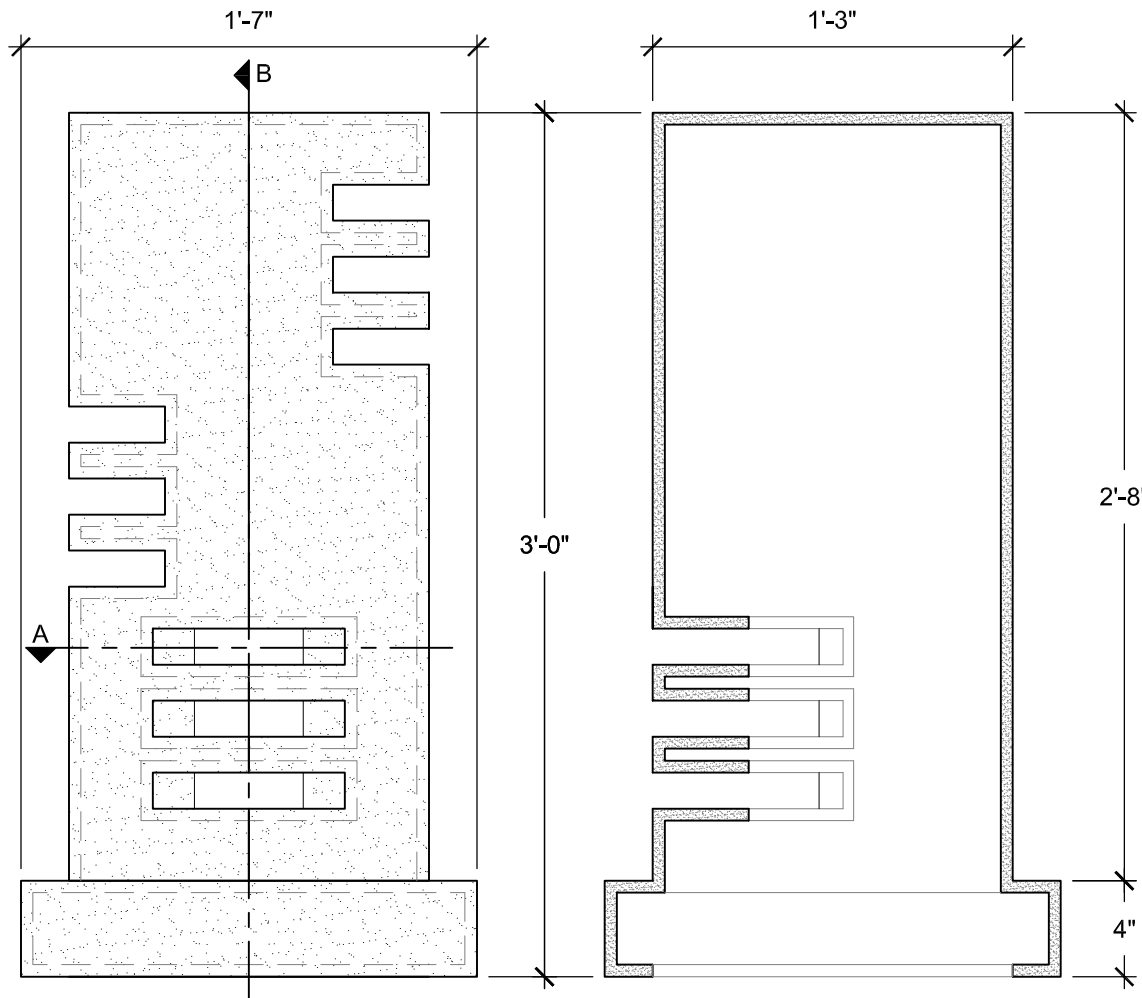

# SIZE CHART

NAME	HEIGHT	WIDTH
SBSP 003.1	2'-0"	1'-1"
SBSP 003.2	2'-6"	1'-4"
SBSP 003.3	3'-0"	1'-7"
SBSP 003.4	3'-6"	1'-10"
SBSP 003.5	4'-0"	2'-1"

**FRONT VIEW**  
SCALE: 1 1/2" = 1'-0"

**SECTION B**  
SCALE: 1 1/2" = 1'-0"

**SECTION A**  
SCALE: 1 1/2" = 1'-0"

ALL RIGHTS RESERVED. THIS DRAWING IS PROPERTY OF STROMBERG ARCHITECTURAL PRODUCTS INC. AND MAY BE USED ONLY WHEN UTILIZING STROMBERG ARCH. PRODUCTS. STROMBERG GENERAL TERMS AND CONDITIONS APPLY AND ARE INCORPORATED HERE IN BY REFERENCE. THIS DETAIL MAY NOT APPLY TO ALL CONDITIONS AND CONSTRUCTION SITUATIONS.