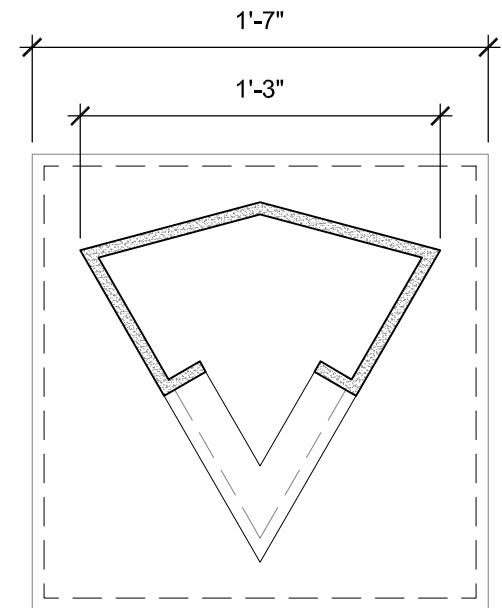

# SIZE CHART

NAME	HEIGHT	WIDTH
SBSP 003.1	2'-0"	1'-1"
SBSP 003.2	2'-6"	1'-4"
SBSP 003.3	3'-0"	1'-7"
SBSP 003.4	3'-6"	1'-10"
SBSP 003.5	4'-0"	2'-1"

**FRONT VIEW**  
SCALE: 1 1/2" = 1'-0"

**SECTION B**  
SCALE: 1 1/2" = 1'-0"

**SECTION A**  
SCALE: 1 1/2" = 1'-0"

ALL RIGHTS RESERVED. THIS DRAWING IS PROPERTY OF STROMBERG ARCHITECTURAL PRODUCTS INC. AND MAY BE USED ONLY WHEN UTILIZING STROMBERG ARCH. PRODUCTS. STROMBERG GENERAL TERMS AND CONDITIONS APPLY AND ARE INCORPORATED HERE IN BY REFERENCE. THIS DETAIL MAY NOT APPLY TO ALL CONDITIONS AND CONSTRUCTION SITUATIONS.