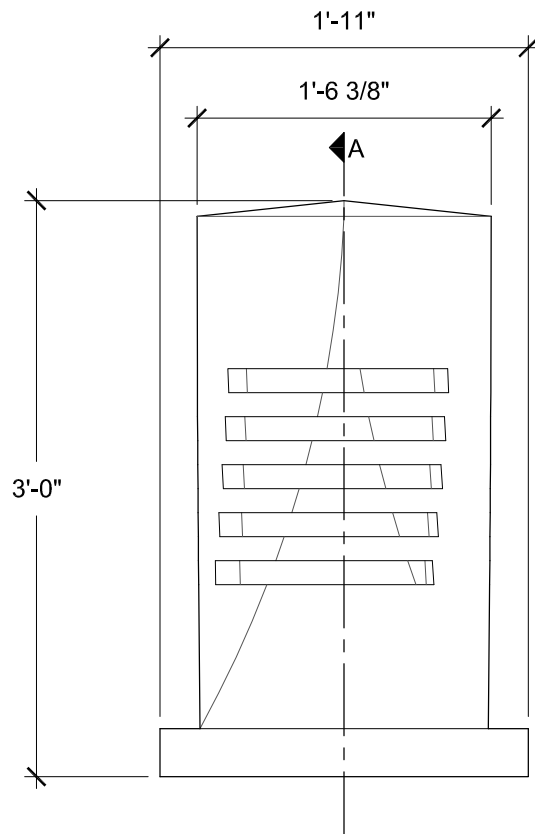

SIZE CHART

NAME	HEIGHT	WIDTH
SBSP 009.1	2'-0"	1'-3"
SBSP 009.2	2'-6"	1'-7"
SBSP 009.3	3'-0"	1'-11"
SBSP 009.4	3'-6"	2'-3"
SBSP 009.5	4'-0"	2'-7"

FRONT VIEW
SCALE: 1"= 1'-0"

SECTION A
SCALE: 1"= 1'-0"

TOP VIEW
SCALE: 1"= 1'-0"