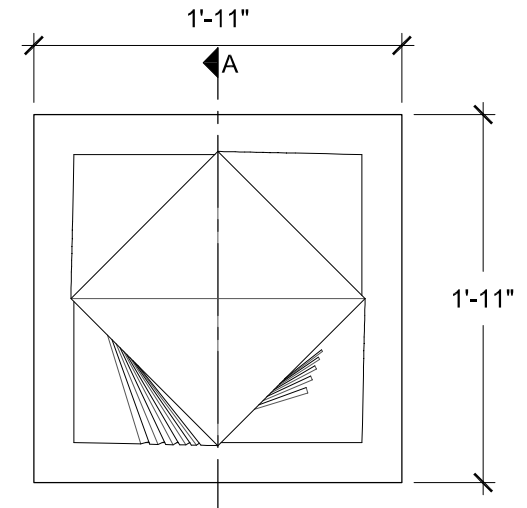

SIZE CHART

NAME	HEIGHT	WIDTH
SBSP 009.1	2'-0"	1'-3"
SBSP 009.2	2'-6"	1'-7"
SBSP 009.3	3'-0"	1'-11"
SBSP 009.4	3'-6"	2'-3"
SBSP 009.5	4'-0"	2'-7"

FRONT VIEW
SCALE: 1"= 1'-0"

SECTION A
SCALE: 1"= 1'-0"

TOP VIEW
SCALE: 1"= 1'-0"