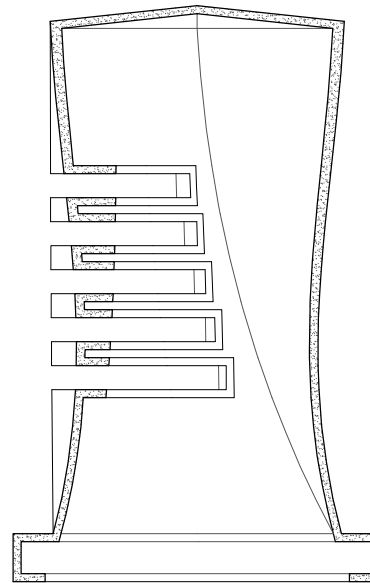

SIZE CHART

NAME	HEIGHT	WIDTH
SBSP 009.1	2'-0"	1'-3"
SBSP 009.2	2'-6"	1'-7"
SBSP 009.3	3'-0"	1'-11"
SBSP 009.4	3'-6"	2'-3"
SBSP 009.5	4'-0"	2'-7"

FRONT VIEW
SCALE: 1"= 1'-0"

SECTION A
SCALE: 1"= 1'-0"

TOP VIEW
SCALE: 1"= 1'-0"