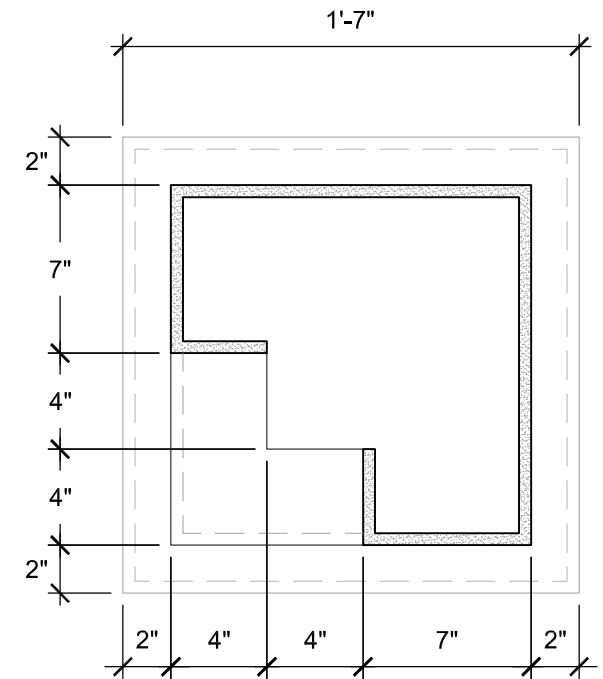

FRONT VIEW  
SCALE: 1 1/2" = 1'-0"

SECTION B  
SCALE: 1 1/2" = 1'-0"

SECTION A  
SCALE: 1 1/2" = 1'-0"

## SIZE CHART

NAME	HEIGHT	WIDTH
SBSP 003.1	2'-0"	1'-1"
SBSP 003.2	2'-6"	1'-4"
SBSP 003.3	3'-0"	1'-7"
SBSP 003.4	3'-6"	1'-10"
SBSP 003.5	4'-0"	2'-1"

ALL RIGHTS RESERVED. THIS DRAWING IS PROPERTY OF STROMBERG ARCHITECTURAL PRODUCTS INC. AND MAY BE USED ONLY WHEN UTILIZING STROMBERG ARCH. PRODUCTS.  
STROMBERG GENERAL TERMS AND CONDITIONS APPLY AND ARE INCORPORATED HERE IN BY REFERENCE.  
THIS DETAIL MAY NOT APPLY TO ALL CONDITIONS AND CONSTRUCTION SITUATIONS.