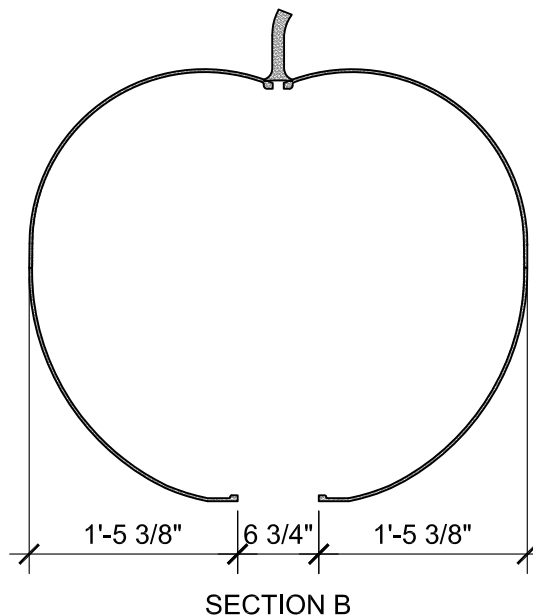

# SIZE CHART

NAME	HEIGHT	WIDTH
SBSP 011.1	2'-0"	2'-3 1/2"
SBSP 011.2	2'-6"	2'-10 1/2"
SBSP 011.3	3'-0"	3'-5 1/2"
SBSP 011.4	3'-6"	4'-1 1/4"
SBSP 011.5	4'-0"	4'-7"

ALL RIGHTS RESERVED. THIS DRAWING IS PROPERTY OF STROMBERG ARCHITECTURAL PRODUCTS INC. AND MAY BE USED ONLY WHEN UTILIZING STROMBERG ARCH. PRODUCTS. STROMBERG GENERAL TERMS AND CONDITIONS APPLY AND ARE INCORPORATED HERE IN BY REFERENCE. THIS DETAIL MAY NOT APPLY TO ALL CONDITIONS AND CONSTRUCTION SITUATIONS.