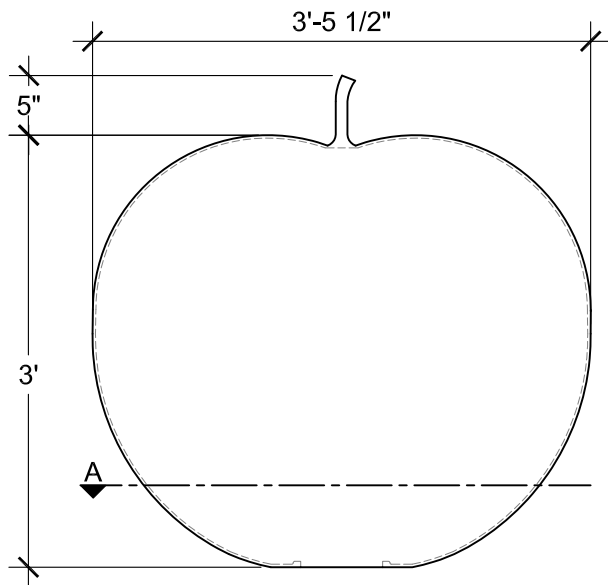

# SIZE CHART

NAME	HEIGHT	WIDTH
SBSP 011.1	2'-0"	2'-3 1/2"
SBSP 011.2	2'-6"	2'-10 1/2"
SBSP 011.3	3'-0"	3'-5 1/2"
SBSP 011.4	3'-6"	4'-1 1/4"
SBSP 011.5	4'-0"	4'-7"

ALL RIGHTS RESERVED. THIS DRAWING IS PROPERTY OF STROMBERG ARCHITECTURAL PRODUCTS INC. AND MAY BE USED ONLY WHEN UTILIZING STROMBERG ARCH. PRODUCTS. STROMBERG GENERAL TERMS AND CONDITIONS APPLY AND ARE INCORPORATED HERE IN BY REFERENCE. THIS DETAIL MAY NOT APPLY TO ALL CONDITIONS AND CONSTRUCTION SITUATIONS.