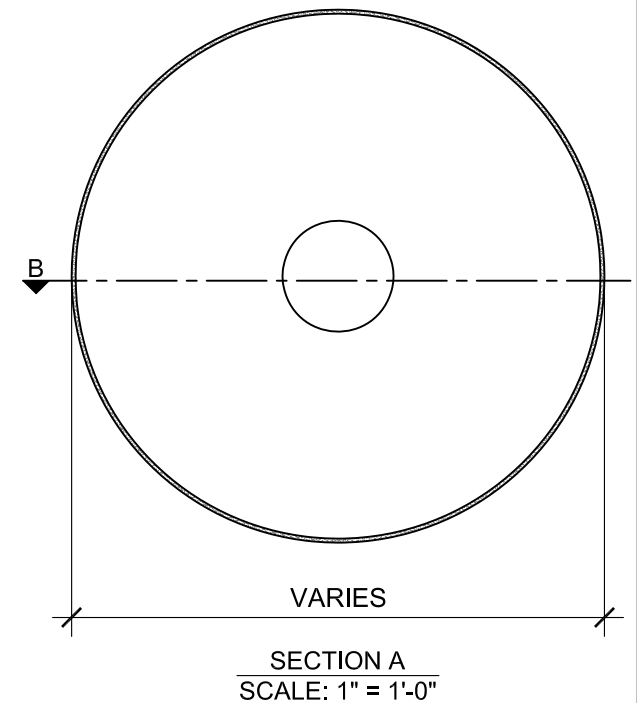

# SIZE CHART

NAME	HEIGHT	WIDTH
SBSP 011.1	2'-0"	2'-3 1/2"
SBSP 011.2	2'-6"	2'-10 1/2"
SBSP 011.3	3'-0"	3'-5 1/2"
SBSP 011.4	3'-6"	4'-1 1/4"
SBSP 011.5	4'-0"	4'-7"

ALL RIGHTS RESERVED. THIS DRAWING IS PROPERTY OF STROMBERG ARCHITECTURAL PRODUCTS INC. AND MAY BE USED ONLY WHEN UTILIZING STROMBERG ARCH. PRODUCTS. STROMBERG GENERAL TERMS AND CONDITIONS APPLY AND ARE INCORPORATED HERE IN BY REFERENCE. THIS DETAIL MAY NOT APPLY TO ALL CONDITIONS AND CONSTRUCTION SITUATIONS.