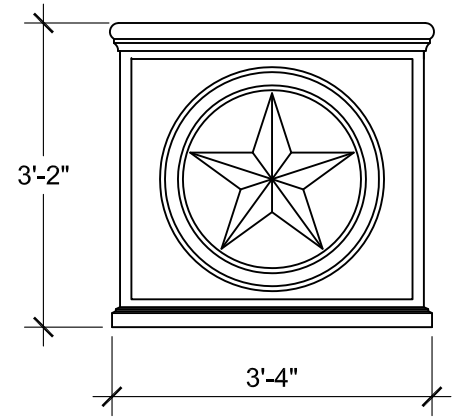

SIZE CHART

NAME	HEIGHT	WIDTH
SBSP 012.1	2'-2"	6'-10"
SBSP 012.2	2'-8"	8'-5"
SBSP 012.3	3'-2"	10'-0"
SBSP 012.4	3'-8"	11'-7"
SBSP 012.5	4'-2"	13'-2"

ALL RIGHTS RESERVED. THIS DRAWING IS PROPERTY OF STROMBERG ARCHITECTURAL PRODUCTS INC. AND MAY BE USED ONLY WHEN UTILIZING STROMBERG ARCH. PRODUCTS. STROMBERG GENERAL TERMS AND CONDITIONS APPLY AND ARE INCORPORATED HERE IN BY REFERENCE. THIS DETAIL MAY NOT APPLY TO ALL CONDITIONS AND CONSTRUCTION SITUATIONS.