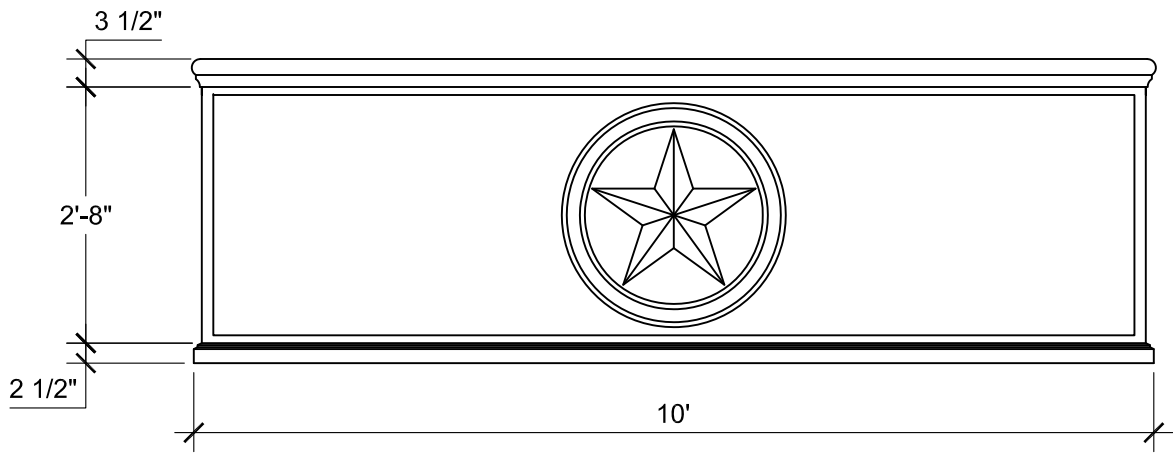

SIZE CHART

NAME	HEIGHT	WIDTH
SBSP 012.1	2'-2"	6'-10"
SBSP 012.2	2'-8"	8'-5"
SBSP 012.3	3'-2"	10'-0"
SBSP 012.4	3'-8"	11'-7"
SBSP 012.5	4'-2"	13'-2"

ALL RIGHTS RESERVED. THIS DRAWING IS PROPERTY OF STROMBERG ARCHITECTURAL PRODUCTS INC. AND MAY BE USED ONLY WHEN UTILIZING STROMBERG ARCH. PRODUCTS. STROMBERG GENERAL TERMS AND CONDITIONS APPLY AND ARE INCORPORATED HERE IN BY REFERENCE. THIS DETAIL MAY NOT APPLY TO ALL CONDITIONS AND CONSTRUCTION SITUATIONS.