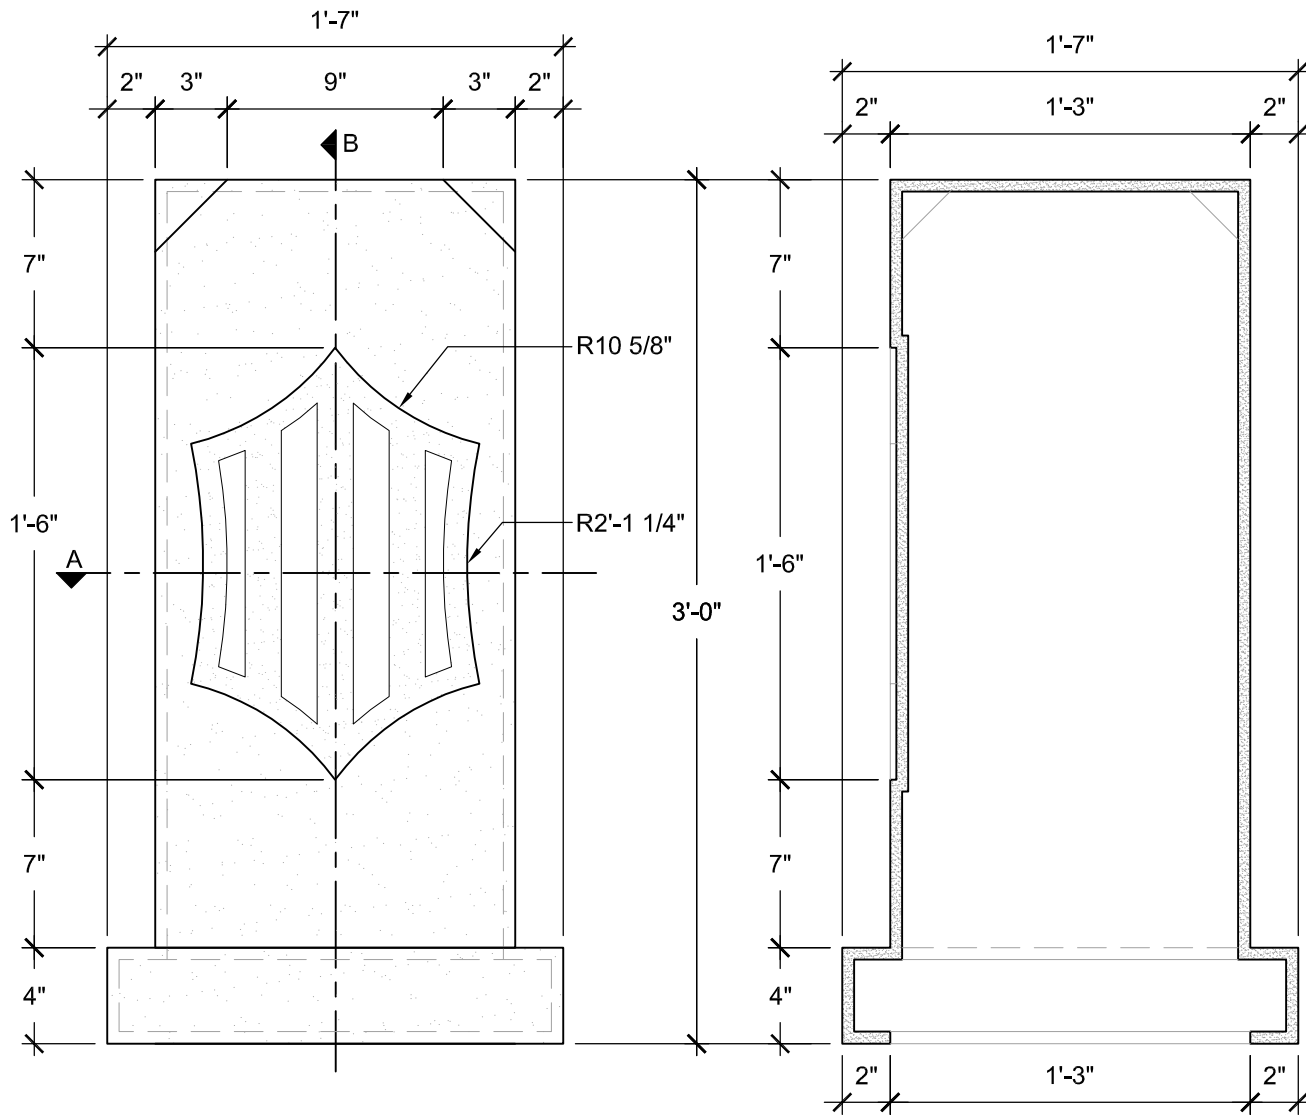

SIZE CHART

NAME	HEIGHT	WIDTH
SBSP 003.1	2'-0"	1'-1"
SBSP 003.2	2'-6"	1'-4"
SBSP 003.3	3'-0"	1'-7"
SBSP 003.4	3'-6"	1'-10"
SBSP 003.5	4'-0"	2'-1"

FRONT VIEW
SCALE: 1 1/2" = 1'-0"

SECTION B
SCALE: 1 1/2" = 1'-0"

SECTION A
SCALE: 1 1/2" = 1'-0"

ALL RIGHTS RESERVED. THIS DRAWING IS PROPERTY OF STROMBERG ARCHITECTURAL PRODUCTS INC. AND MAY BE USED ONLY WHEN UTILIZING STROMBERG ARCH. PRODUCTS. STROMBERG GENERAL TERMS AND CONDITIONS APPLY AND ARE INCORPORATED HERE IN BY REFERENCE. THIS DETAIL MAY NOT APPLY TO ALL CONDITIONS AND CONSTRUCTION SITUATIONS.