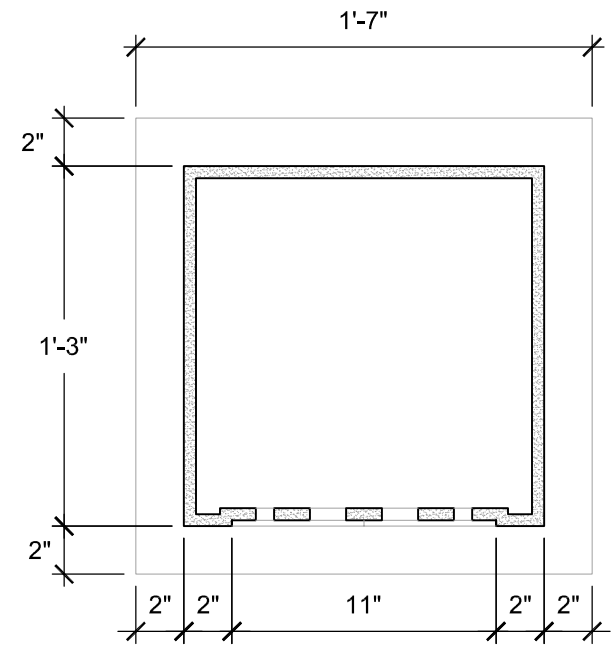

SIZE CHART

NAME	HEIGHT	WIDTH
SBSP 003.1	2'-0"	1'-1"
SBSP 003.2	2'-6"	1'-4"
SBSP 003.3	3'-0"	1'-7"
SBSP 003.4	3'-6"	1'-10"
SBSP 003.5	4'-0"	2'-1"

FRONT VIEW
SCALE: 1 1/2" = 1'-0"

SECTION B
SCALE: 1 1/2" = 1'-0"

SECTION A
SCALE: 1 1/2" = 1'-0"

ALL RIGHTS RESERVED. THIS DRAWING IS PROPERTY OF STROMBERG ARCHITECTURAL PRODUCTS INC. AND MAY BE USED ONLY WHEN UTILIZING STROMBERG ARCH. PRODUCTS. STROMBERG GENERAL TERMS AND CONDITIONS APPLY AND ARE INCORPORATED HERE IN BY REFERENCE. THIS DETAIL MAY NOT APPLY TO ALL CONDITIONS AND CONSTRUCTION SITUATIONS.