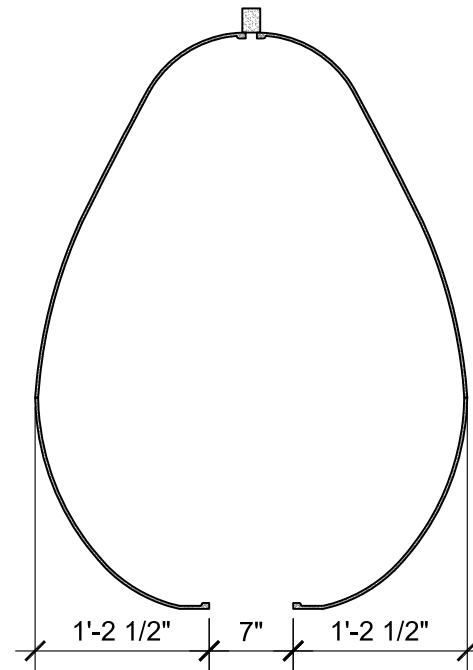

# SIZE CHART

NAME	HEIGHT	WIDTH
SBSP 014.1	2'-0"	1'-6"
SBSP 014.2	2'-6"	1'-10 1/2"
SBSP 014.3	3'-0"	2'-3"
SBSP 014.4	3'-6"	2'-7 1/2"
SBSP 014.5	4'-0"	3'-0"

SECTION B

SECTION A  
SCALE: 1" = 1'-0"

ALL RIGHTS RESERVED. THIS DRAWING IS PROPERTY OF STROMBERG ARCHITECTURAL PRODUCTS INC. AND MAY BE USED ONLY WHEN UTILIZING STROMBERG ARCH. PRODUCTS. STROMBERG GENERAL TERMS AND CONDITIONS APPLY AND ARE INCORPORATED HERE IN BY REFERENCE. THIS DETAIL MAY NOT APPLY TO ALL CONDITIONS AND CONSTRUCTION SITUATIONS.