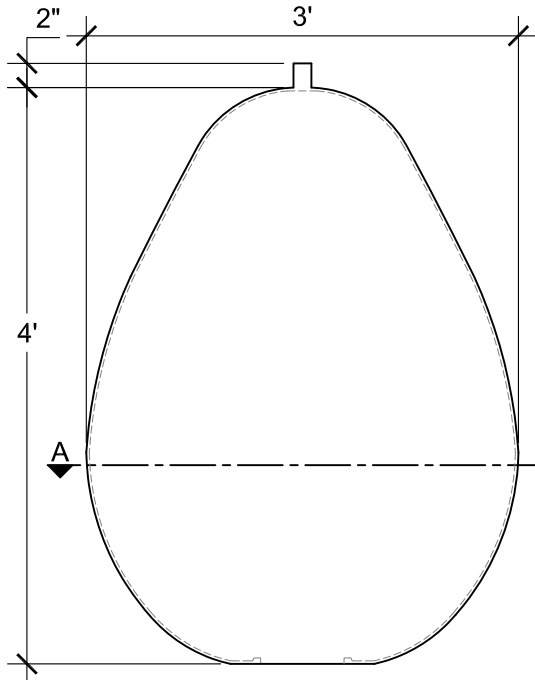

# SIZE CHART

NAME	HEIGHT	WIDTH
SBSP 014.1	2'-0"	1'-6"
SBSP 014.2	2'-6"	1'-10 1/2"
SBSP 014.3	3'-0"	2'-3"
SBSP 014.4	3'-6"	2'-7 1/2"
SBSP 014.5	4'-0"	3'-0"

SECTION B

SECTION A  
SCALE: 1" = 1'-0"

ALL RIGHTS RESERVED. THIS DRAWING IS PROPERTY OF STROMBERG ARCHITECTURAL PRODUCTS INC. AND MAY BE USED ONLY WHEN UTILIZING STROMBERG ARCH. PRODUCTS. STROMBERG GENERAL TERMS AND CONDITIONS APPLY AND ARE INCORPORATED HERE IN BY REFERENCE. THIS DETAIL MAY NOT APPLY TO ALL CONDITIONS AND CONSTRUCTION SITUATIONS.