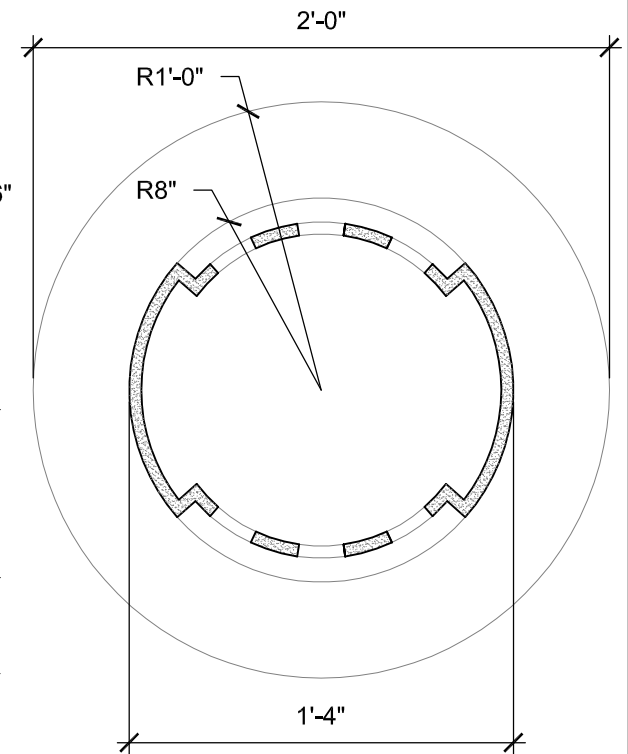

SIZE CHART

NAME	HEIGHT	WIDTH
SBSP 015.1	2'-0"	1'-4"
SBSP 015.2	2'-6"	1'-8"
SBSP 015.3	3'-0"	2'-0"
SBSP 015.4	3'-6"	2'-4"
SBSP 015.5	4'-0"	2'-8"

FRONT VIEW
SCALE: 1 1/2" = 1'-0"

SECTION B
SCALE: 1 1/2" = 1'-0"

SECTION A
SCALE: 1 1/2" = 1'-0"

ALL RIGHTS RESERVED. THIS DRAWING IS PROPERTY OF STROMBERG ARCHITECTURAL PRODUCTS INC. AND MAY BE USED ONLY WHEN UTILIZING STROMBERG ARCH. PRODUCTS.
STROMBERG GENERAL TERMS AND CONDITIONS APPLY AND ARE INCORPORATED HERE IN BY REFERENCE.
THIS DETAIL MAY NOT APPLY TO ALL CONDITIONS AND CONSTRUCTION SITUATIONS.