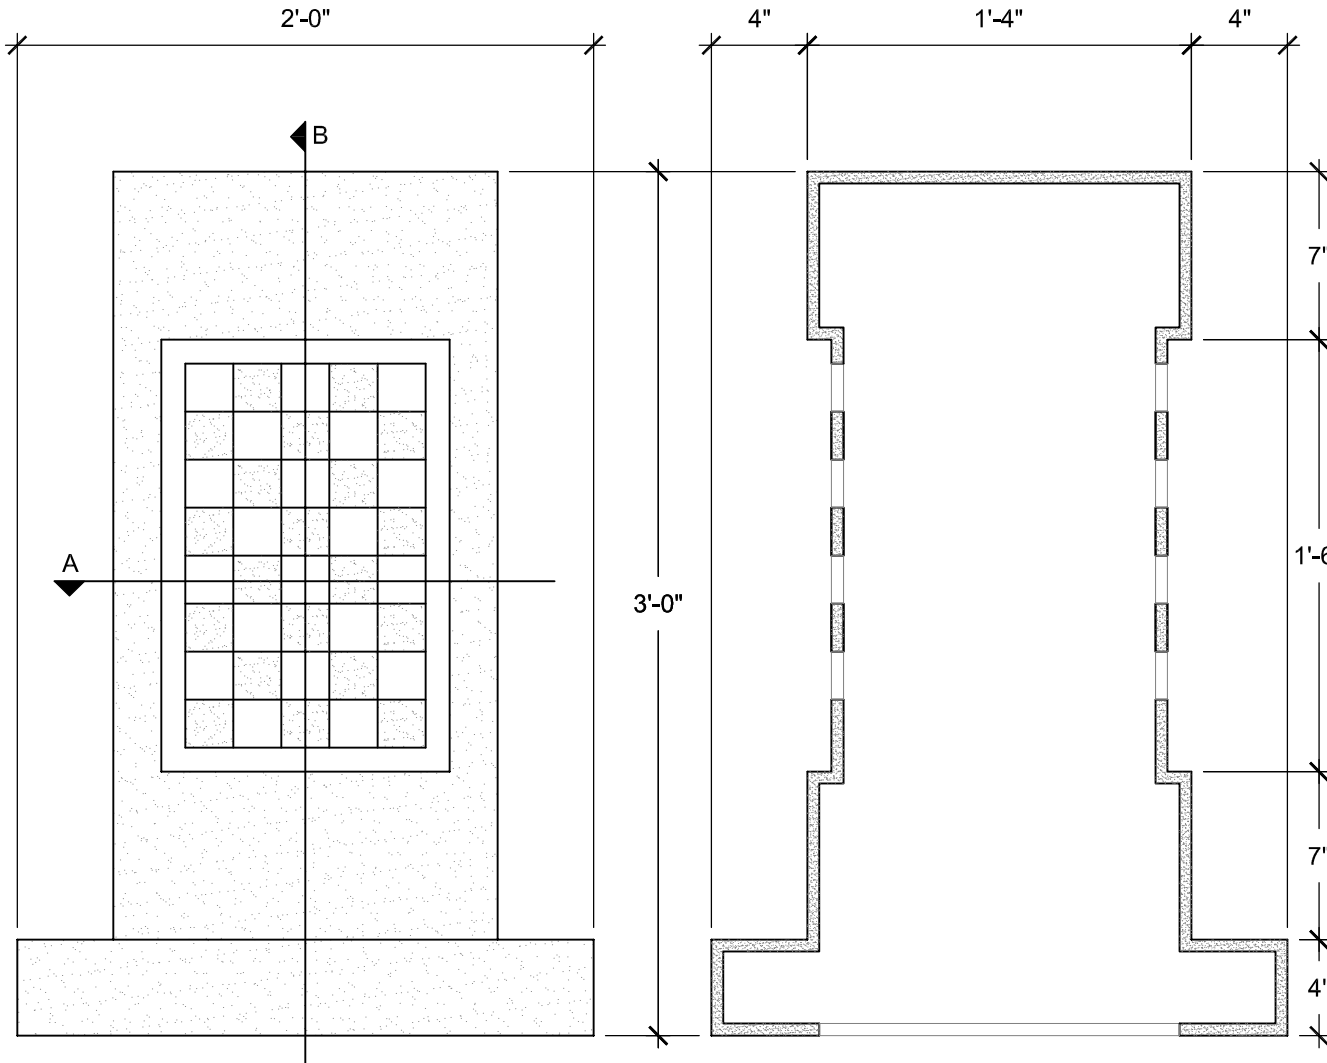

SIZE CHART

NAME	HEIGHT	WIDTH
SBSP 015.1	2'-0"	1'-4"
SBSP 015.2	2'-6"	1'-8"
SBSP 015.3	3'-0"	2'-0"
SBSP 015.4	3'-6"	2'-4"
SBSP 015.5	4'-0"	2'-8"

FRONT VIEW
SCALE: 1 1/2" = 1'-0"

SECTION B
SCALE: 1 1/2" = 1'-0"

SECTION A
SCALE: 1 1/2" = 1'-0"

ALL RIGHTS RESERVED. THIS DRAWING IS PROPERTY OF STROMBERG ARCHITECTURAL PRODUCTS INC. AND MAY BE USED ONLY WHEN UTILIZING STROMBERG ARCH. PRODUCTS.
STROMBERG GENERAL TERMS AND CONDITIONS APPLY AND ARE INCORPORATED HERE IN BY REFERENCE.
THIS DETAIL MAY NOT APPLY TO ALL CONDITIONS AND CONSTRUCTION SITUATIONS.