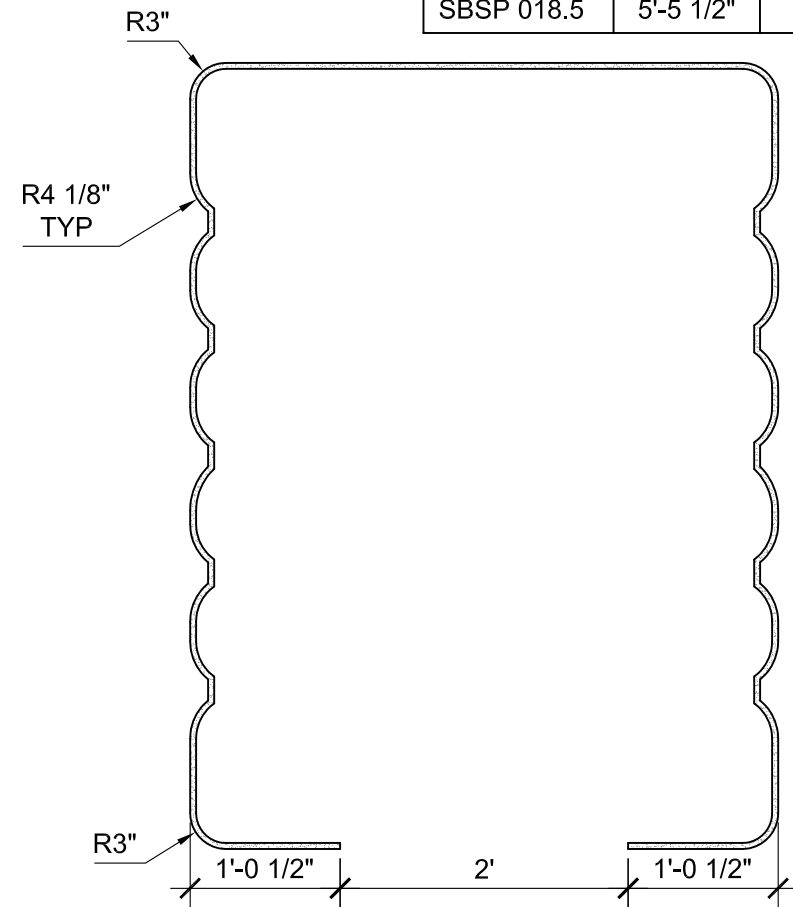

SIZE CHART

NAME	HEIGHT	WIDTH
SBSP 018.1	2'-6"	1'-10 1/2"
SBSP 018.2	3'-0"	2'-3"
SBSP 018.3	3'-6"	2'-7 1/2"
SBSP 018.4	4'-0"	3'-0"
SBSP 018.5	5'-5 1/2"	4'-1"

SECTION A

ALL RIGHTS RESERVED. THIS DRAWING IS PROPERTY OF STROMBERG ARCHITECTURAL PRODUCTS INC. AND MAY BE USED ONLY WHEN UTILIZING STROMBERG ARCH. PRODUCTS.
 STROMBERG GENERAL TERMS AND CONDITIONS APPLY AND ARE INCORPORATED HERE IN BY REFERENCE.
 THIS DETAIL MAY NOT APPLY TO ALL CONDITIONS AND CONSTRUCTION SITUATIONS.