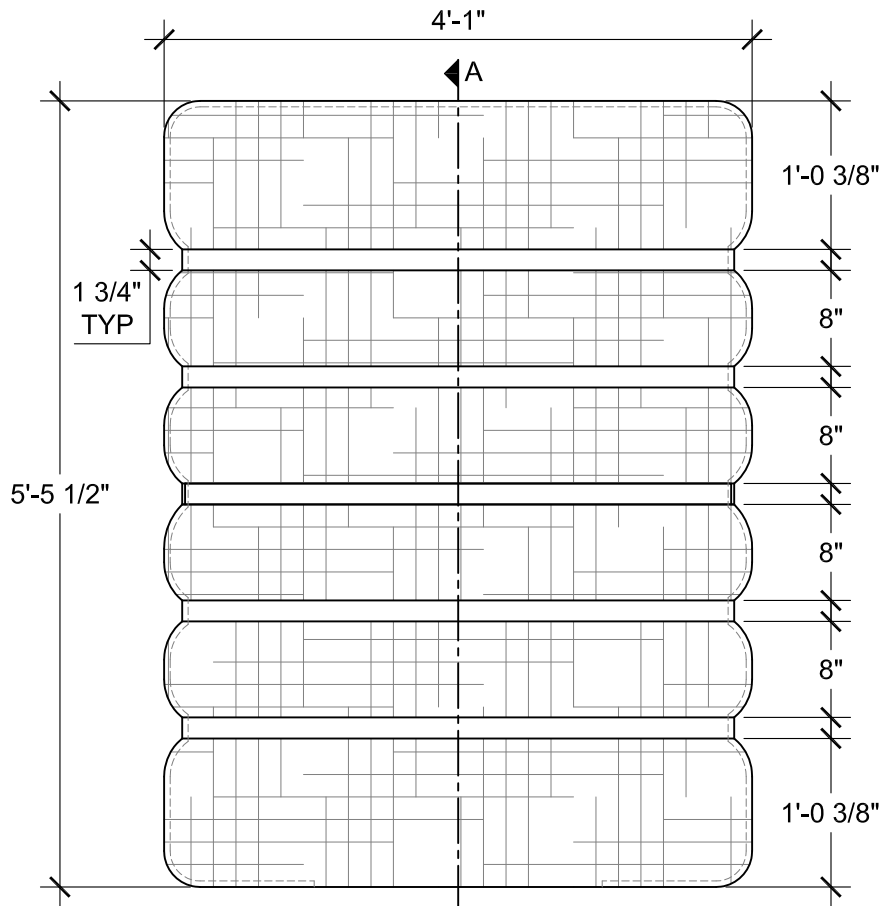

SIZE CHART

NAME	HEIGHT	WIDTH
SBSP 018.1	2'-6"	1'-10 1/2"
SBSP 018.2	3'-0"	2'-3"
SBSP 018.3	3'-6"	2'-7 1/2"
SBSP 018.4	4'-0"	3'-0"
SBSP 018.5	5'-5 1/2"	4'-1"

SECTION A

ALL RIGHTS RESERVED. THIS DRAWING IS PROPERTY OF STROMBERG ARCHITECTURAL PRODUCTS INC. AND MAY BE USED ONLY WHEN UTILIZING STROMBERG ARCH. PRODUCTS.
 STROMBERG GENERAL TERMS AND CONDITIONS APPLY AND ARE INCORPORATED HERE IN BY REFERENCE.
 THIS DETAIL MAY NOT APPLY TO ALL CONDITIONS AND CONSTRUCTION SITUATIONS.