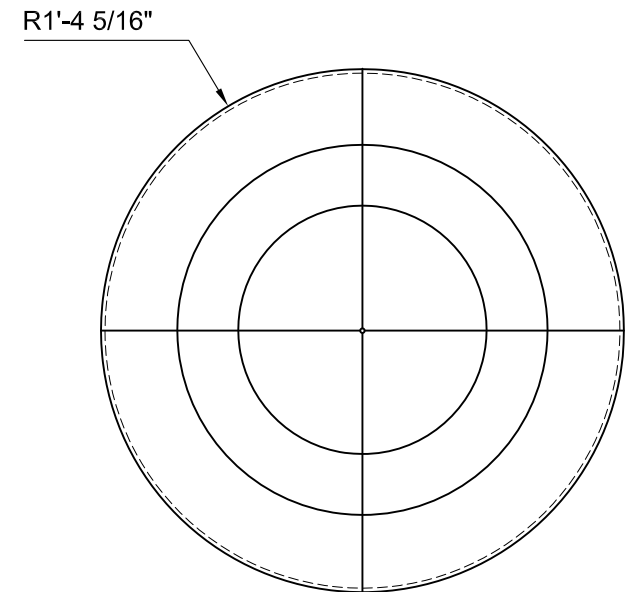

SIZE CHART

NAME	HEIGHT	WIDTH
SBSP 019.1	2'-0"	3'-2 3/4"
SBSP 019.2	2'-6"	4'-0 1/2"
SBSP 019.3	2'-8 3/4"	4'-4 3/4"
SBSP 019.4	3'-0"	4'-10"
SBSP 019.5	3'-6"	5'-7 3/4"

ALL RIGHTS RESERVED. THIS DRAWING IS PROPERTY OF STROMBERG ARCHITECTURAL PRODUCTS INC. AND MAY BE USED ONLY WHEN UTILIZING STROMBERG ARCH. PRODUCTS. STROMBERG GENERAL TERMS AND CONDITIONS APPLY AND ARE INCORPORATED HERE IN BY REFERENCE. THIS DETAIL MAY NOT APPLY TO ALL CONDITIONS AND CONSTRUCTION SITUATIONS.