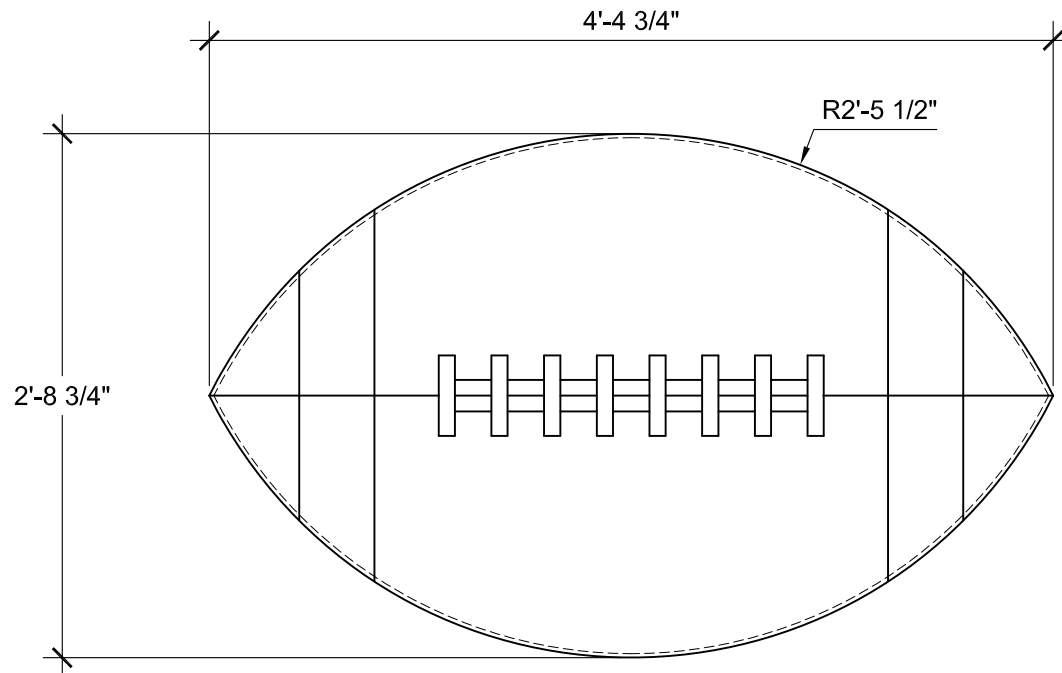

SIZE CHART

NAME	HEIGHT	WIDTH
SBSP 019.1	2'-0"	3'-2 3/4"
SBSP 019.2	2'-6"	4'-0 1/2"
SBSP 019.3	2'-8 3/4"	4'-4 3/4"
SBSP 019.4	3'-0"	4'-10"
SBSP 019.5	3'-6"	5'-7 3/4"

ALL RIGHTS RESERVED. THIS DRAWING IS PROPERTY OF STROMBERG ARCHITECTURAL PRODUCTS INC. AND MAY BE USED ONLY WHEN UTILIZING STROMBERG ARCH. PRODUCTS. STROMBERG GENERAL TERMS AND CONDITIONS APPLY AND ARE INCORPORATED HERE IN BY REFERENCE. THIS DETAIL MAY NOT APPLY TO ALL CONDITIONS AND CONSTRUCTION SITUATIONS.