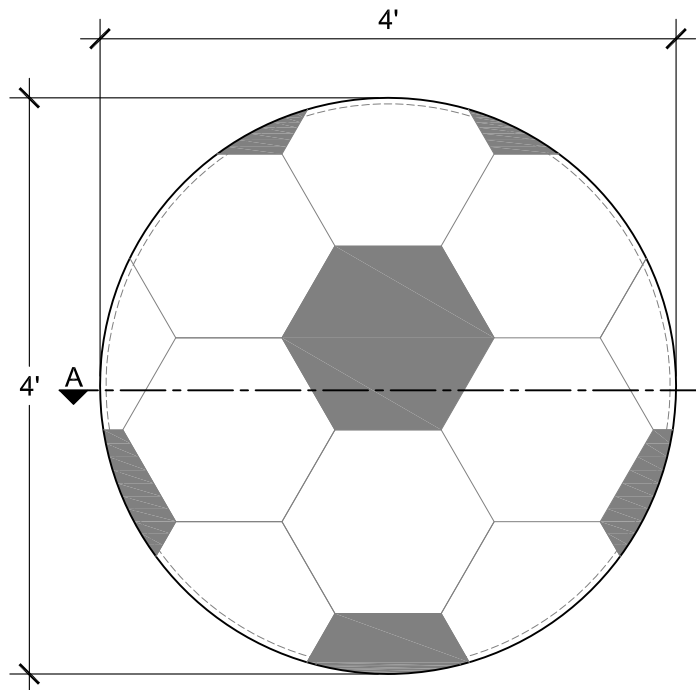

SIZE CHART

NAME	HEIGHT	WIDTH
SBSP 023.1	2'-0"	2'-0"
SBSP 023.2	2'-6"	2'-6"
SBSP 023.3	3'-0"	3'-0"
SBSP 023.4	3'-6"	3'-6"
SBSP 023.5	4'-0"	4'-0"

SECTION A
SCALE: 1/2" = 1'-0"

ALL RIGHTS RESERVED. THIS DRAWING IS PROPERTY OF STROMBERG ARCHITECTURAL PRODUCTS INC. AND MAY BE USED ONLY WHEN UTILIZING STROMBERG ARCH. PRODUCTS. STROMBERG GENERAL TERMS AND CONDITIONS APPLY AND ARE INCORPORATED HERE IN BY REFERENCE. THIS DETAIL MAY NOT APPLY TO ALL CONDITIONS AND CONSTRUCTION SITUATIONS.