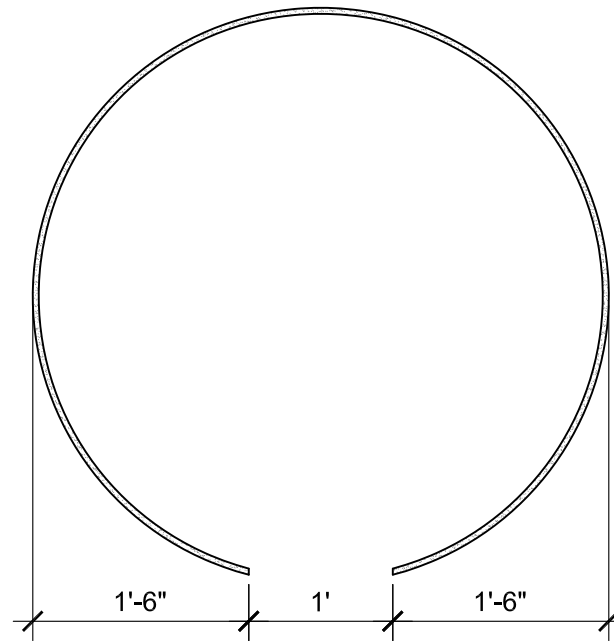

SIZE CHART

NAME	HEIGHT	WIDTH
SBSP 023.1	2'-0"	2'-0"
SBSP 023.2	2'-6"	2'-6"
SBSP 023.3	3'-0"	3'-0"
SBSP 023.4	3'-6"	3'-6"
SBSP 023.5	4'-0"	4'-0"

SECTION A
SCALE: 1/2" = 1'-0"

ALL RIGHTS RESERVED. THIS DRAWING IS PROPERTY OF STROMBERG ARCHITECTURAL PRODUCTS INC. AND MAY BE USED ONLY WHEN UTILIZING STROMBERG ARCH. PRODUCTS. STROMBERG GENERAL TERMS AND CONDITIONS APPLY AND ARE INCORPORATED HERE IN BY REFERENCE. THIS DETAIL MAY NOT APPLY TO ALL CONDITIONS AND CONSTRUCTION SITUATIONS.