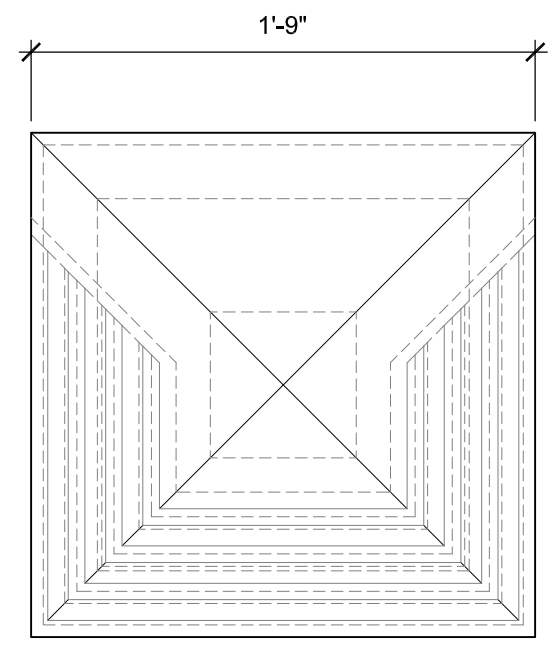

SIZE CHART

NAME	HEIGHT	WIDTH
SBSP 024.1	2'-0"	1'-1"
SBSP 024.2	2'-6"	1'-5"
SBSP 024.3	3'-0"	1'-9"
SBSP 024.4	3'-6"	2'-0"
SBSP 024.5	4'-0"	2'-4"

FRONT VIEW
SCALE: 1 1/2" = 1'-0"

SECTION A
SCALE: 1 1/2" = 1'-0"

TOP VIEW
SCALE: 1 1/2" = 1'-0"

ALL RIGHTS RESERVED. THIS DRAWING IS PROPERTY OF STROMBERG ARCHITECTURAL PRODUCTS INC. AND MAY BE USED ONLY WHEN UTILIZING STROMBERG ARCH. PRODUCTS. STROMBERG GENERAL TERMS AND CONDITIONS APPLY AND ARE INCORPORATED HERE IN BY REFERENCE. THIS DETAIL MAY NOT APPLY TO ALL CONDITIONS AND CONSTRUCTION SITUATIONS.