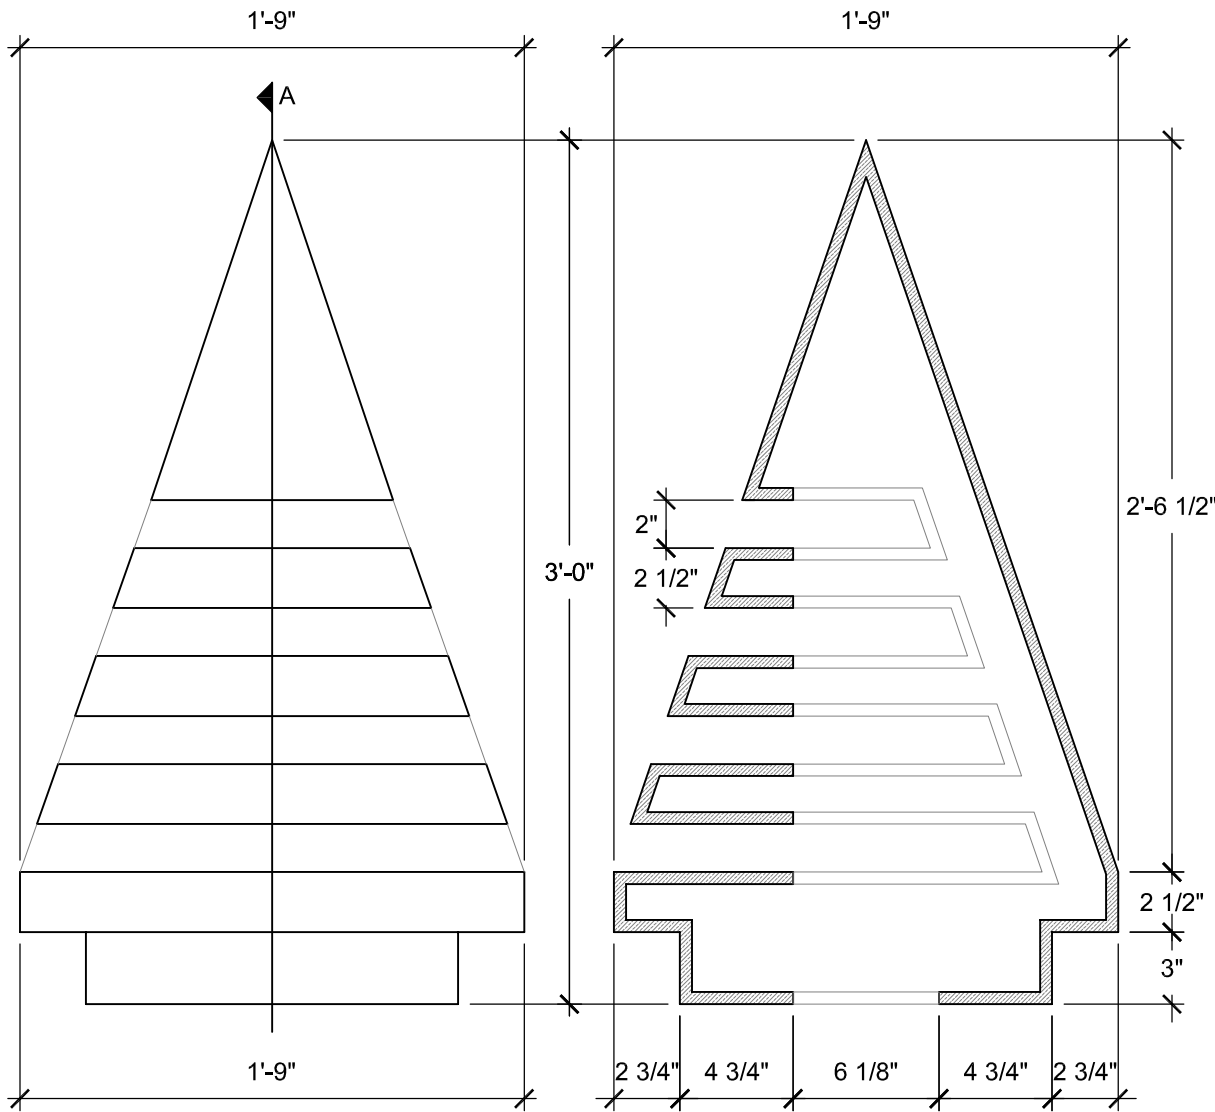

SIZE CHART

NAME	HEIGHT	WIDTH
SBSP 024.1	2'-0"	1'-1"
SBSP 024.2	2'-6"	1'-5"
SBSP 024.3	3'-0"	1'-9"
SBSP 024.4	3'-6"	2'-0"
SBSP 024.5	4'-0"	2'-4"

FRONT VIEW
SCALE: 1 1/2" = 1'-0"

SECTION A
SCALE: 1 1/2" = 1'-0"

TOP VIEW
SCALE: 1 1/2" = 1'-0"

ALL RIGHTS RESERVED. THIS DRAWING IS PROPERTY OF STROMBERG ARCHITECTURAL PRODUCTS INC. AND MAY BE USED ONLY WHEN UTILIZING STROMBERG ARCH. PRODUCTS. STROMBERG GENERAL TERMS AND CONDITIONS APPLY AND ARE INCORPORATED HERE IN BY REFERENCE. THIS DETAIL MAY NOT APPLY TO ALL CONDITIONS AND CONSTRUCTION SITUATIONS.