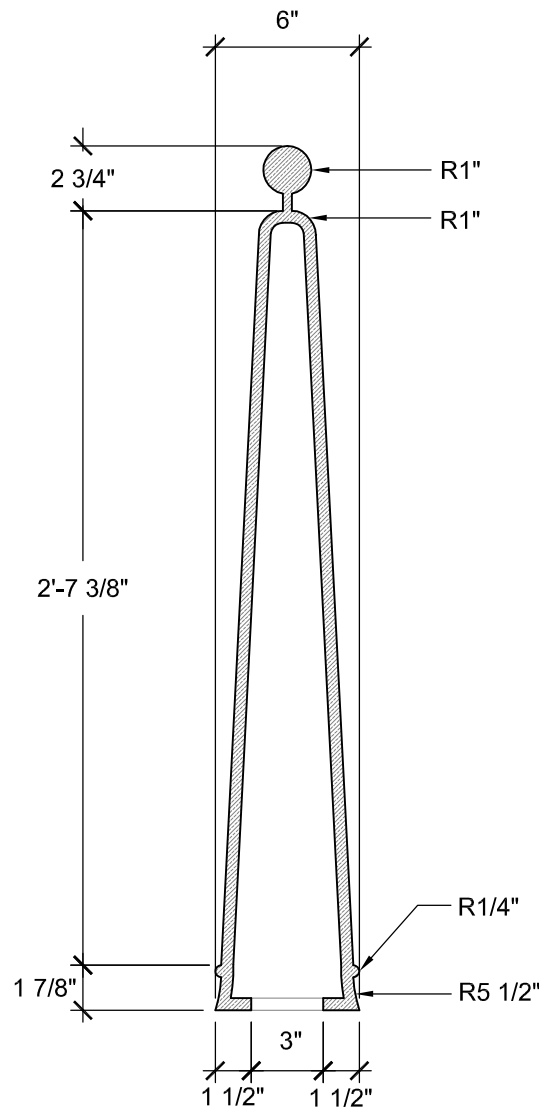

# SIZE CHART

NAME	HEIGHT	WIDTH
SBSP 026.1	2'-0"	4"
SBSP 026.2	2'-6"	5"
SBSP 026.3	3'-0"	6"
SBSP 026.4	3'-6"	7"
SBSP 026.5	4'-0"	8"

FRONT VIEW  
SCALE: 1 1/2" = 1'-0"

SECTION A  
SCALE: 1 1/2" = 1'-0"

TOP VIEW  
SCALE: 3" = 1'-0"