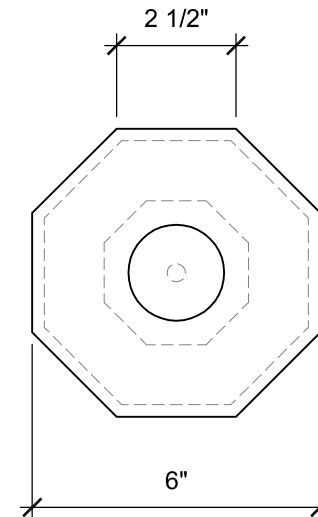

# SIZE CHART

NAME	HEIGHT	WIDTH
SBSP 026.1	2'-0"	4"
SBSP 026.2	2'-6"	5"
SBSP 026.3	3'-0"	6"
SBSP 026.4	3'-6"	7"
SBSP 026.5	4'-0"	8"

FRONT VIEW  
SCALE: 1 1/2" = 1'-0"

SECTION A  
SCALE: 1 1/2" = 1'-0"

TOP VIEW  
SCALE: 3" = 1'-0"