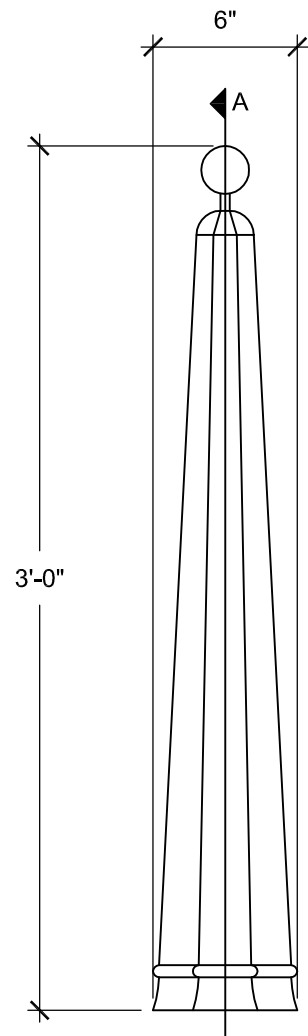

# SIZE CHART

NAME	HEIGHT	WIDTH
SBSP 026.1	2'-0"	4"
SBSP 026.2	2'-6"	5"
SBSP 026.3	3'-0"	6"
SBSP 026.4	3'-6"	7"
SBSP 026.5	4'-0"	8"

FRONT VIEW  
SCALE: 1 1/2" = 1'-0"

SECTION A  
SCALE: 1 1/2" = 1'-0"

TOP VIEW  
SCALE: 3" = 1'-0"