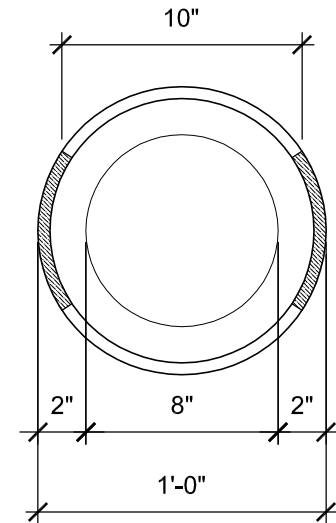

SIZE CHART

NAME	HEIGHT	WIDTH
SBSP 027.1	2'-0"	0'-8"
SBSP 027.2	2'-6"	0'-10"
SBSP 027.3	3'-0"	1'-0"
SBSP 027.4	3'-6"	1'-2"
SBSP 027.5	4'-0"	1'-4"

FRONT VIEW
SCALE: 1 1/2" = 1'-0"

SECTION A
SCALE: 1 1/2" = 1'-0"

SECTION B
SCALE: 1 1/2" = 1'-0"

ALL RIGHTS RESERVED. THIS DRAWING IS PROPERTY OF STROMBERG ARCHITECTURAL PRODUCTS INC. AND MAY BE USED ONLY WHEN UTILIZING STROMBERG ARCH. PRODUCTS.
STROMBERG GENERAL TERMS AND CONDITIONS APPLY AND ARE INCORPORATED HERE IN BY REFERENCE.
THIS DETAIL MAY NOT APPLY TO ALL CONDITIONS AND CONSTRUCTION SITUATIONS.