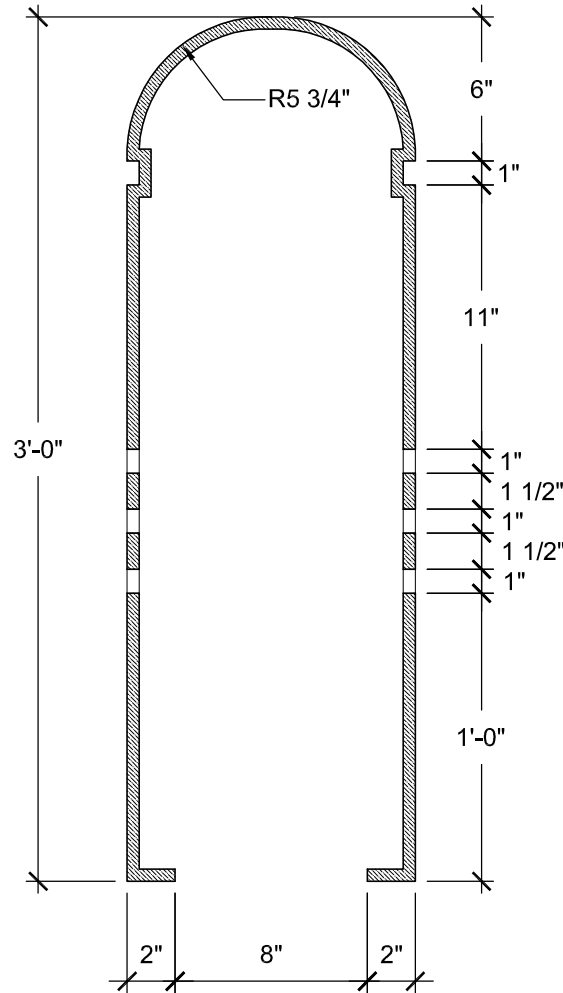

SIZE CHART

NAME	HEIGHT	WIDTH
SBSP 027.1	2'-0"	0'-8"
SBSP 027.2	2'-6"	0'-10"
SBSP 027.3	3'-0"	1'-0"
SBSP 027.4	3'-6"	1'-2"
SBSP 027.5	4'-0"	1'-4"

FRONT VIEW
SCALE: 1 1/2" = 1'-0"

SECTION A
SCALE: 1 1/2" = 1'-0"

SECTION B
SCALE: 1 1/2" = 1'-0"

ALL RIGHTS RESERVED. THIS DRAWING IS PROPERTY OF STROMBERG ARCHITECTURAL PRODUCTS INC. AND MAY BE USED ONLY WHEN UTILIZING STROMBERG ARCH. PRODUCTS.
STROMBERG GENERAL TERMS AND CONDITIONS APPLY AND ARE INCORPORATED HERE IN BY REFERENCE.
THIS DETAIL MAY NOT APPLY TO ALL CONDITIONS AND CONSTRUCTION SITUATIONS.