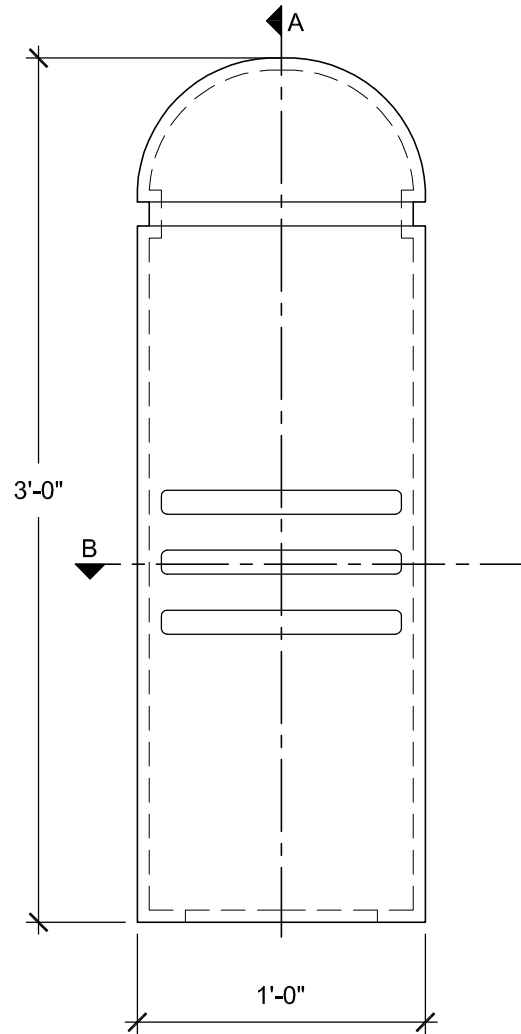

SIZE CHART

NAME	HEIGHT	WIDTH
SBSP 027.1	2'-0"	0'-8"
SBSP 027.2	2'-6"	0'-10"
SBSP 027.3	3'-0"	1'-0"
SBSP 027.4	3'-6"	1'-2"
SBSP 027.5	4'-0"	1'-4"

FRONT VIEW
SCALE: 1 1/2" = 1'-0"

SECTION A
SCALE: 1 1/2" = 1'-0"

SECTION B
SCALE: 1 1/2" = 1'-0"

ALL RIGHTS RESERVED. THIS DRAWING IS PROPERTY OF STROMBERG ARCHITECTURAL PRODUCTS INC. AND MAY BE USED ONLY WHEN UTILIZING STROMBERG ARCH. PRODUCTS.
STROMBERG GENERAL TERMS AND CONDITIONS APPLY AND ARE INCORPORATED HERE IN BY REFERENCE.
THIS DETAIL MAY NOT APPLY TO ALL CONDITIONS AND CONSTRUCTION SITUATIONS.