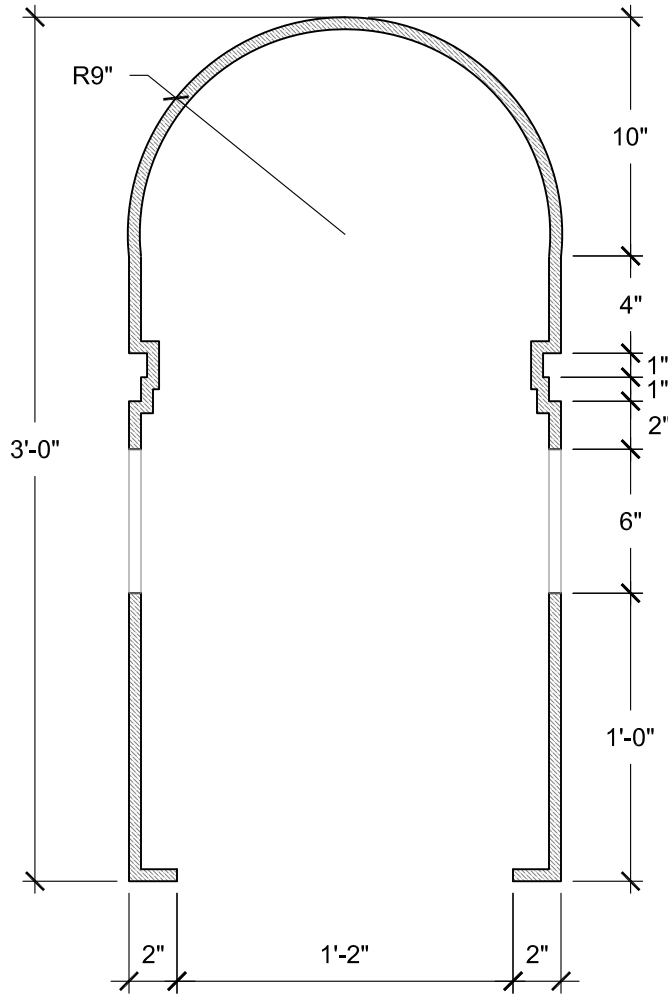

## SIZE CHART

NAME	HEIGHT	WIDTH
SBSP 028.1	2'-0"	1'-0"
SBSP 028.2	2'-6"	1'-3"
SBSP 028.3	3'-0"	1'-6"
SBSP 028.4	3'-6"	1'-9"
SBSP 028.5	4'-0"	2'-0"

FRONT VIEW  
SCALE: 1 1/2" = 1'-0"

SECTION A  
SCALE: 1 1/2" = 1'-0"

SECTION B  
SCALE: 1 1/2" = 1'-0"

ALL RIGHTS RESERVED. THIS DRAWING IS PROPERTY OF STROMBERG ARCHITECTURAL PRODUCTS INC. AND MAY BE USED ONLY WHEN UTILIZING STROMBERG ARCH. PRODUCTS.  
STROMBERG GENERAL TERMS AND CONDITIONS APPLY AND ARE INCORPORATED HERE IN BY REFERENCE.  
THIS DETAIL MAY NOT APPLY TO ALL CONDITIONS AND CONSTRUCTION SITUATIONS.