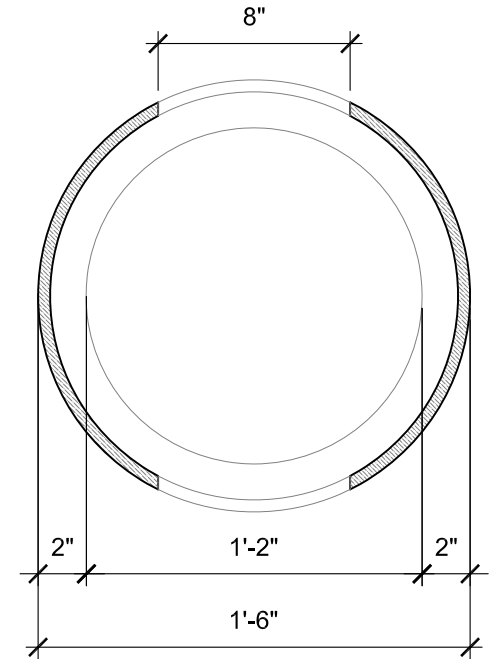

## SIZE CHART

NAME	HEIGHT	WIDTH
SBSP 028.1	2'-0"	1'-0"
SBSP 028.2	2'-6"	1'-3"
SBSP 028.3	3'-0"	1'-6"
SBSP 028.4	3'-6"	1'-9"
SBSP 028.5	4'-0"	2'-0"

FRONT VIEW  
SCALE: 1 1/2" = 1'-0"

SECTION A  
SCALE: 1 1/2" = 1'-0"

SECTION B  
SCALE: 1 1/2" = 1'-0"

ALL RIGHTS RESERVED. THIS DRAWING IS PROPERTY OF STROMBERG ARCHITECTURAL PRODUCTS INC. AND MAY BE USED ONLY WHEN UTILIZING STROMBERG ARCH. PRODUCTS.  
STROMBERG GENERAL TERMS AND CONDITIONS APPLY AND ARE INCORPORATED HERE IN BY REFERENCE.  
THIS DETAIL MAY NOT APPLY TO ALL CONDITIONS AND CONSTRUCTION SITUATIONS.