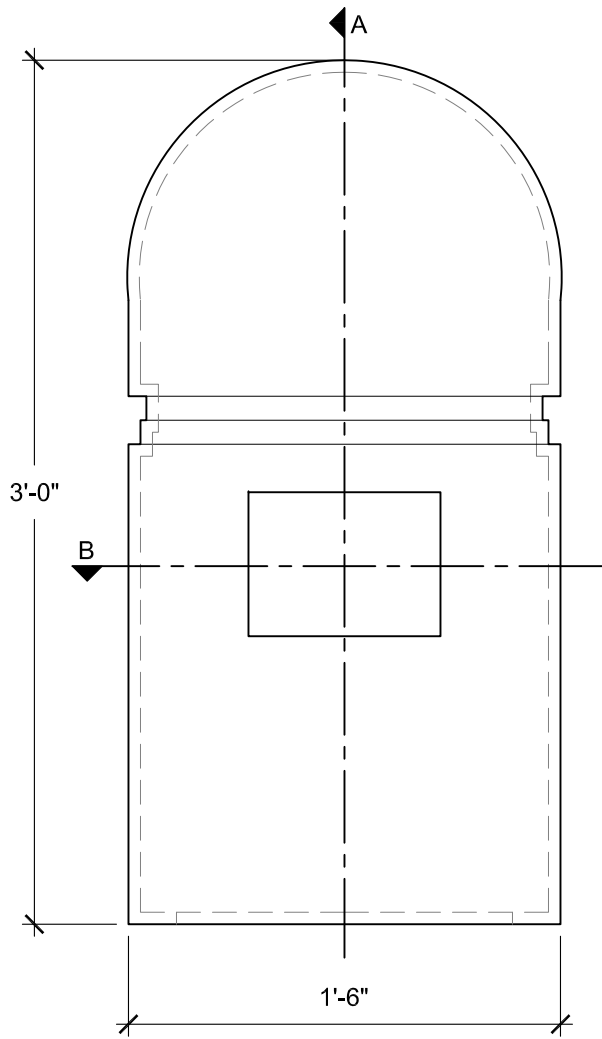

## SIZE CHART

NAME	HEIGHT	WIDTH
SBSP 028.1	2'-0"	1'-0"
SBSP 028.2	2'-6"	1'-3"
SBSP 028.3	3'-0"	1'-6"
SBSP 028.4	3'-6"	1'-9"
SBSP 028.5	4'-0"	2'-0"

FRONT VIEW  
SCALE: 1 1/2" = 1'-0"

SECTION A  
SCALE: 1 1/2" = 1'-0"

SECTION B  
SCALE: 1 1/2" = 1'-0"

ALL RIGHTS RESERVED. THIS DRAWING IS PROPERTY OF STROMBERG ARCHITECTURAL PRODUCTS INC. AND MAY BE USED ONLY WHEN UTILIZING STROMBERG ARCH. PRODUCTS.  
STROMBERG GENERAL TERMS AND CONDITIONS APPLY AND ARE INCORPORATED HERE IN BY REFERENCE.  
THIS DETAIL MAY NOT APPLY TO ALL CONDITIONS AND CONSTRUCTION SITUATIONS.