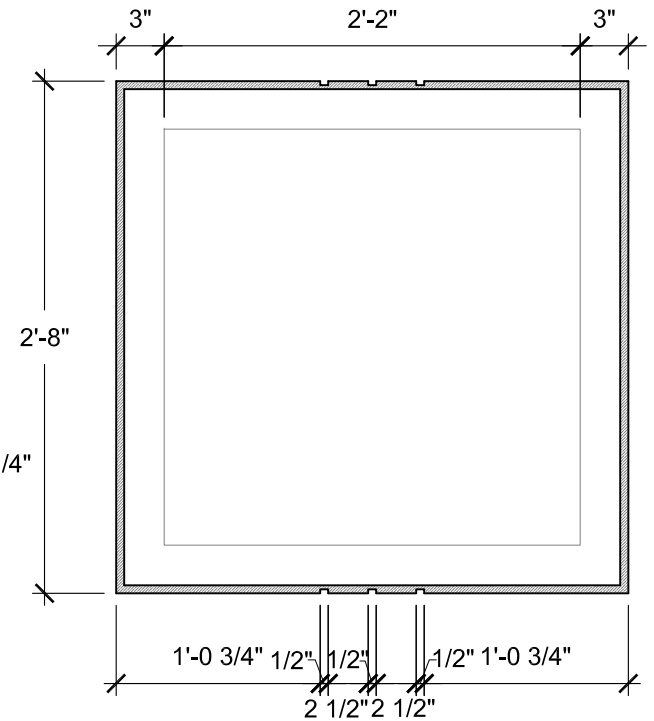

SIZE CHART

NAME	HEIGHT	WIDTH
SBSP 029.1	2'-0"	1'-10"
SBSP 029.2	2'-6"	2'-3"
SBSP 029.3	3'-0"	2'-8"
SBSP 029.4	3'-6"	3'-1"
SBSP 029.5	4'-0"	3'-6"

FRONT VIEW
SCALE: 1"= 1'-0"

SECTION A
SCALE: 1"= 1'-0"

SECTION B
SCALE: 1"= 1'-0"