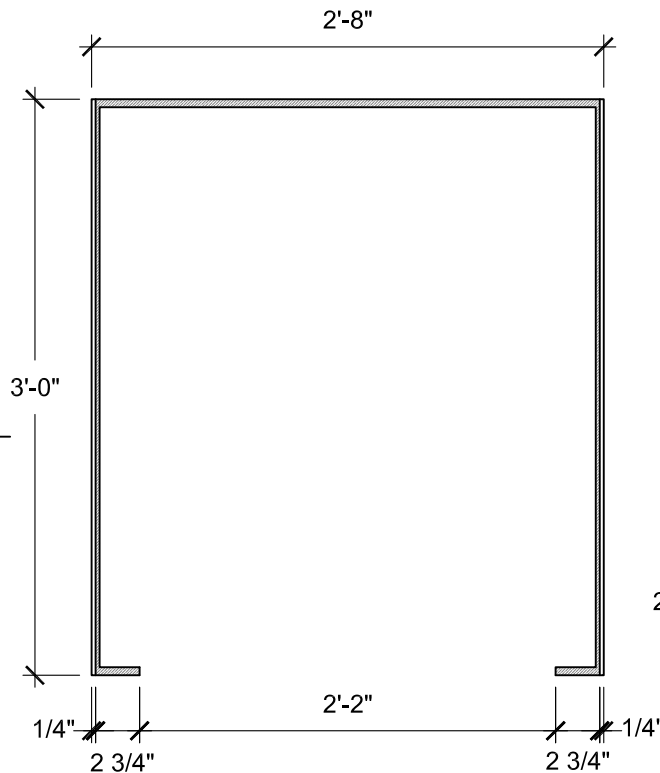

SIZE CHART

NAME	HEIGHT	WIDTH
SBSP 029.1	2'-0"	1'-10"
SBSP 029.2	2'-6"	2'-3"
SBSP 029.3	3'-0"	2'-8"
SBSP 029.4	3'-6"	3'-1"
SBSP 029.5	4'-0"	3'-6"

FRONT VIEW
SCALE: 1"= 1'-0"

SECTION A
SCALE: 1"= 1'-0"

SECTION B
SCALE: 1"= 1'-0"