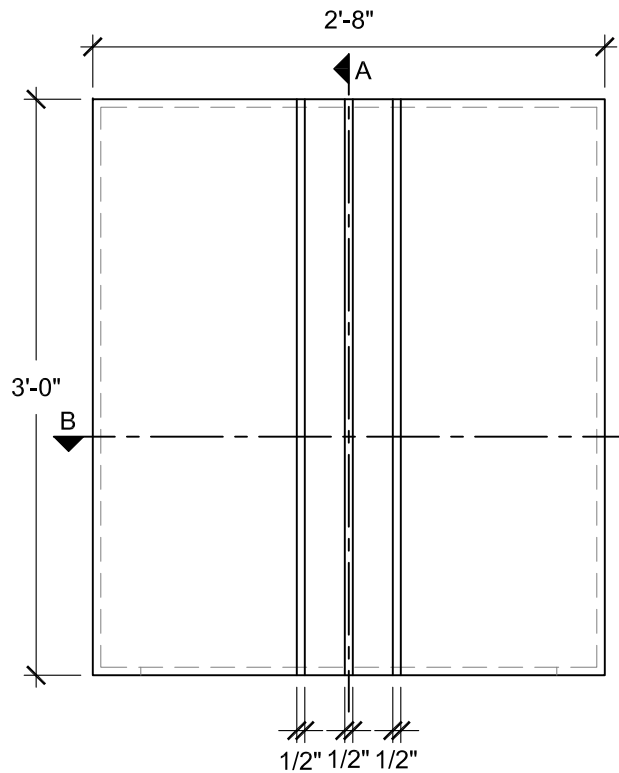

SIZE CHART

NAME	HEIGHT	WIDTH
SBSP 029.1	2'-0"	1'-10"
SBSP 029.2	2'-6"	2'-3"
SBSP 029.3	3'-0"	2'-8"
SBSP 029.4	3'-6"	3'-1"
SBSP 029.5	4'-0"	3'-6"

FRONT VIEW
SCALE: 1"= 1'-0"

SECTION A
SCALE: 1"= 1'-0"

SECTION B
SCALE: 1"= 1'-0"