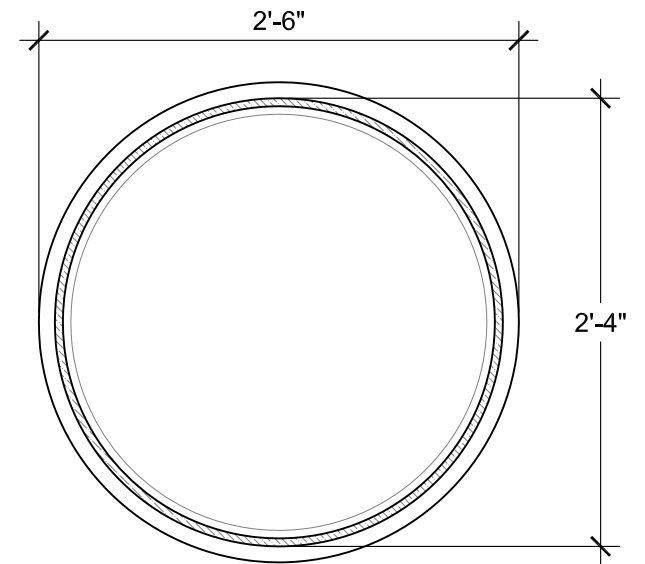

## SIZE CHART

NAME	HEIGHT	WIDTH
SBSP 030.1	2'-0"	2'-0"
SBSP 030.2	2'-6"	2'-6"
SBSP 030.3	3'-0"	3'-0"
SBSP 030.4	3'-6"	3'-6"
SBSP 030.5	4'-0"	4'-0"

FRONT VIEW  
SCALE: 1"= 1'-0"

SECTION A  
SCALE: 1"= 1'-0"

SECTION B  
SCALE: 1"= 1'-0"

ALL RIGHTS RESERVED. THIS DRAWING IS PROPERTY OF STROMBERG ARCHITECTURAL PRODUCTS INC. AND MAY BE USED ONLY WHEN UTILIZING STROMBERG ARCH. PRODUCTS.  
STROMBERG GENERAL TERMS AND CONDITIONS APPLY AND ARE INCORPORATED HERE IN BY REFERENCE.  
THIS DETAIL MAY NOT APPLY TO ALL CONDITIONS AND CONSTRUCTION SITUATIONS.