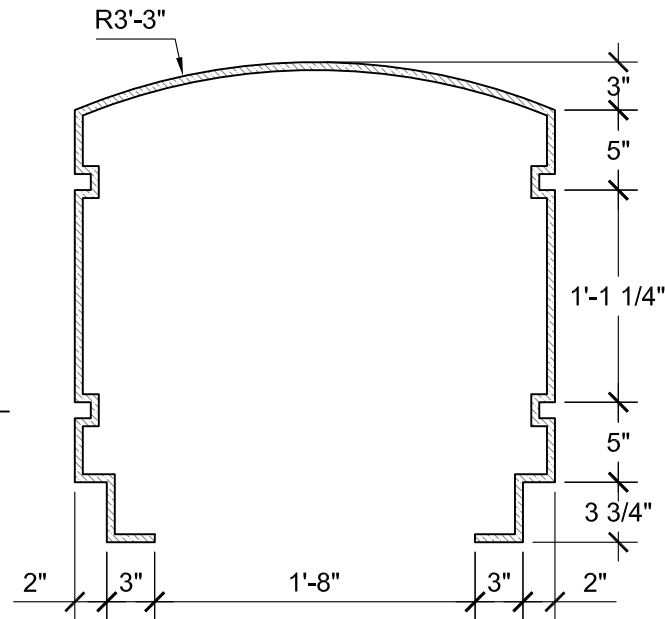

## SIZE CHART

NAME	HEIGHT	WIDTH
SBSP 030.1	2'-0"	2'-0"
SBSP 030.2	2'-6"	2'-6"
SBSP 030.3	3'-0"	3'-0"
SBSP 030.4	3'-6"	3'-6"
SBSP 030.5	4'-0"	4'-0"

FRONT VIEW  
SCALE: 1"= 1'-0"

SECTION A  
SCALE: 1"= 1'-0"

SECTION B  
SCALE: 1"= 1'-0"

ALL RIGHTS RESERVED. THIS DRAWING IS PROPERTY OF STROMBERG ARCHITECTURAL PRODUCTS INC. AND MAY BE USED ONLY WHEN UTILIZING STROMBERG ARCH. PRODUCTS.  
STROMBERG GENERAL TERMS AND CONDITIONS APPLY AND ARE INCORPORATED HERE IN BY REFERENCE.  
THIS DETAIL MAY NOT APPLY TO ALL CONDITIONS AND CONSTRUCTION SITUATIONS.