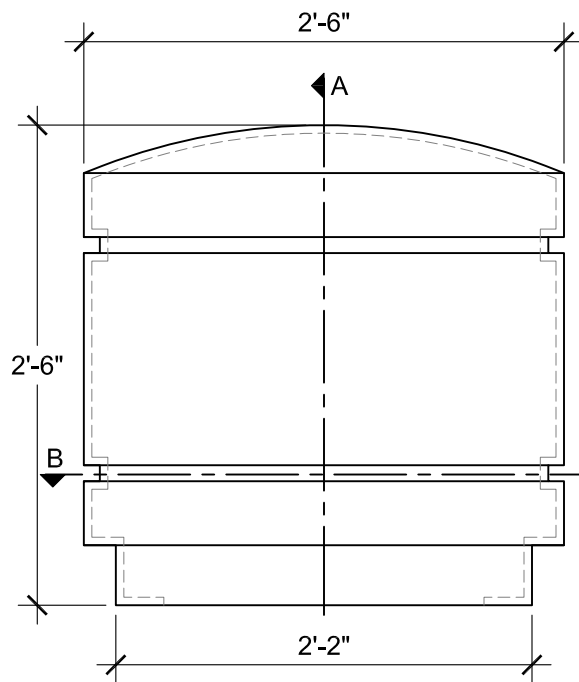

## SIZE CHART

NAME	HEIGHT	WIDTH
SBSP 030.1	2'-0"	2'-0"
SBSP 030.2	2'-6"	2'-6"
SBSP 030.3	3'-0"	3'-0"
SBSP 030.4	3'-6"	3'-6"
SBSP 030.5	4'-0"	4'-0"

FRONT VIEW  
SCALE: 1"= 1'-0"

SECTION A  
SCALE: 1"= 1'-0"

SECTION B  
SCALE: 1"= 1'-0"

ALL RIGHTS RESERVED. THIS DRAWING IS PROPERTY OF STROMBERG ARCHITECTURAL PRODUCTS INC. AND MAY BE USED ONLY WHEN UTILIZING STROMBERG ARCH. PRODUCTS.  
STROMBERG GENERAL TERMS AND CONDITIONS APPLY AND ARE INCORPORATED HERE IN BY REFERENCE.  
THIS DETAIL MAY NOT APPLY TO ALL CONDITIONS AND CONSTRUCTION SITUATIONS.