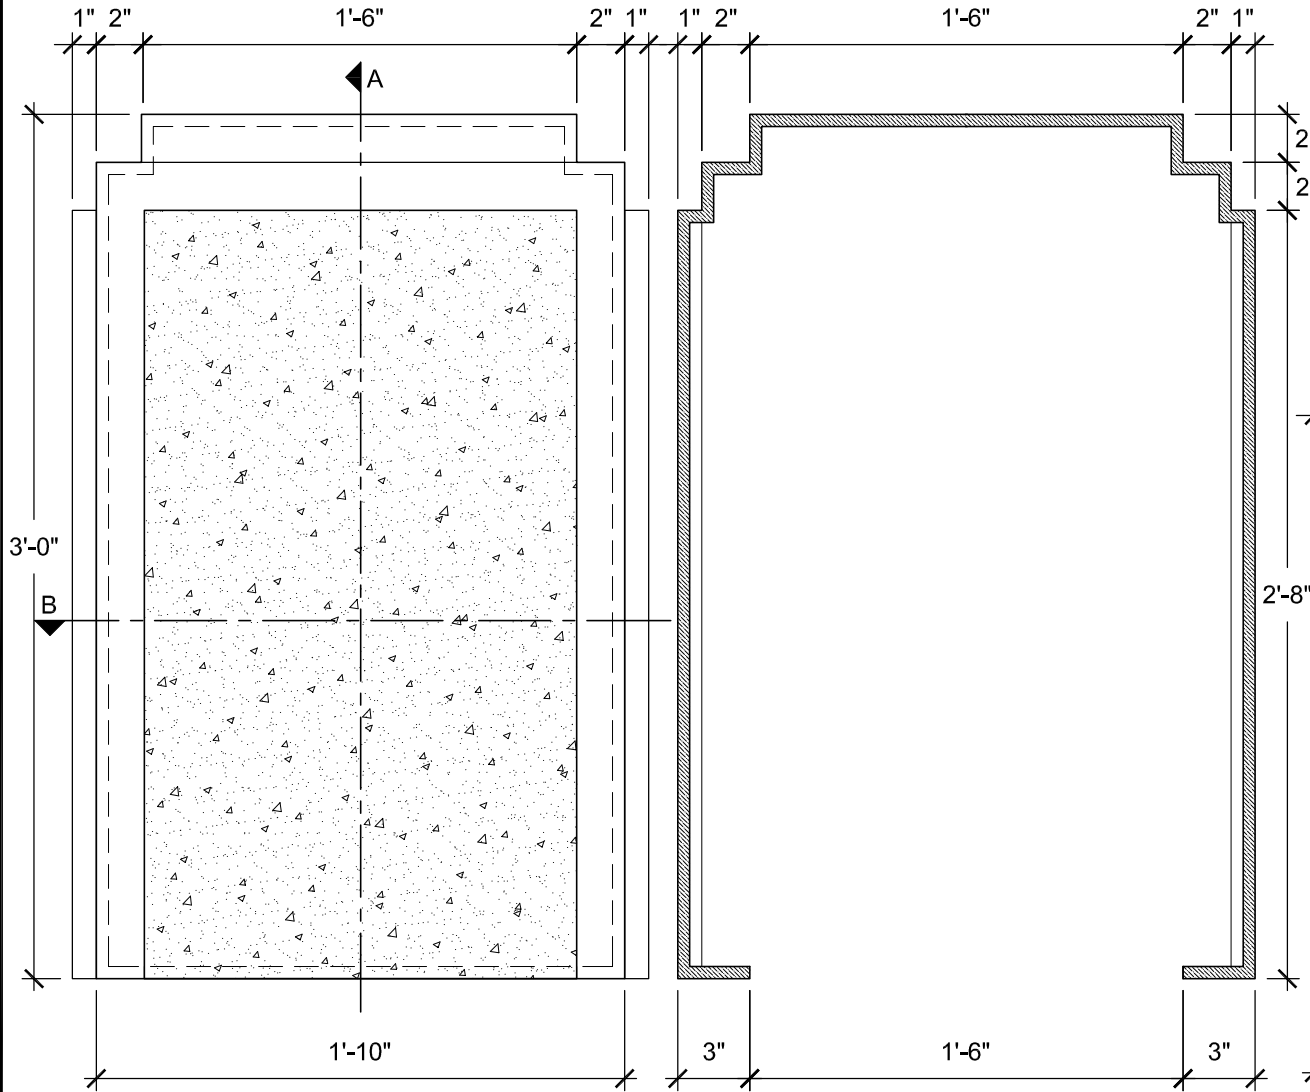

## SIZE CHART

NAME	HEIGHT	WIDTH
SBSP 031.1	2'-0"	1'-3"
SBSP 031.2	2'-6"	1'-7"
SBSP 031.3	3'-0"	1'-10"
SBSP 031.4	3'-6"	2'-2"
SBSP 031.5	4'-0"	2'-6"

**FRONT VIEW**  
SCALE: 1 1/2" = 1'-0"

**SECTION A**  
SCALE: 1 1/2" = 1'-0"

**SECTION B**  
SCALE: 1 1/2" = 1'-0"

ALL RIGHTS RESERVED. THIS DRAWING IS PROPERTY OF STROMBERG ARCHITECTURAL PRODUCTS INC. AND MAY BE USED ONLY WHEN UTILIZING STROMBERG ARCH. PRODUCTS.  
STROMBERG GENERAL TERMS AND CONDITIONS APPLY AND ARE INCORPORATED HERE IN BY REFERENCE.  
THIS DETAIL MAY NOT APPLY TO ALL CONDITIONS AND CONSTRUCTION SITUATIONS.