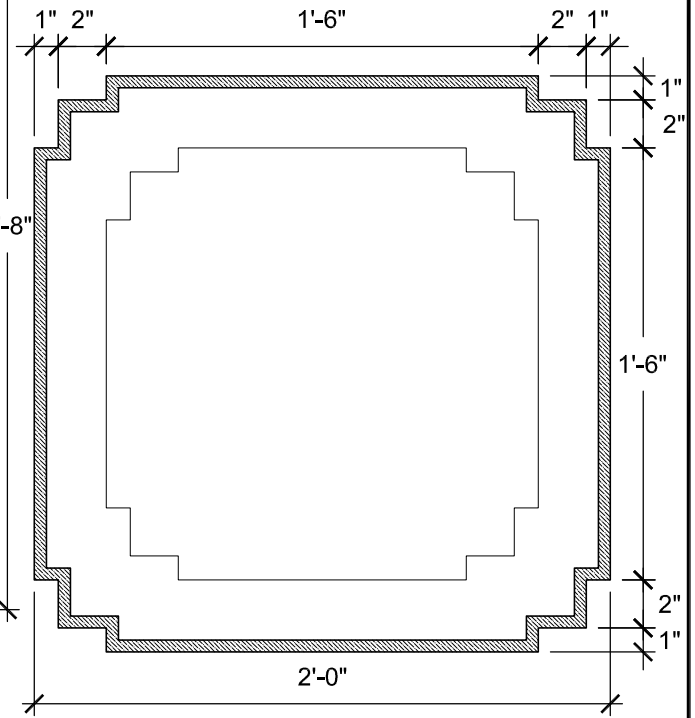

## SIZE CHART

NAME	HEIGHT	WIDTH
SBSP 031.1	2'-0"	1'-3"
SBSP 031.2	2'-6"	1'-7"
SBSP 031.3	3'-0"	1'-10"
SBSP 031.4	3'-6"	2'-2"
SBSP 031.5	4'-0"	2'-6"

**FRONT VIEW**  
SCALE: 1 1/2" = 1'-0"

**SECTION A**  
SCALE: 1 1/2" = 1'-0"

**SECTION B**  
SCALE: 1 1/2" = 1'-0"

ALL RIGHTS RESERVED. THIS DRAWING IS PROPERTY OF STROMBERG ARCHITECTURAL PRODUCTS INC. AND MAY BE USED ONLY WHEN UTILIZING STROMBERG ARCH. PRODUCTS.  
STROMBERG GENERAL TERMS AND CONDITIONS APPLY AND ARE INCORPORATED HERE IN BY REFERENCE.  
THIS DETAIL MAY NOT APPLY TO ALL CONDITIONS AND CONSTRUCTION SITUATIONS.