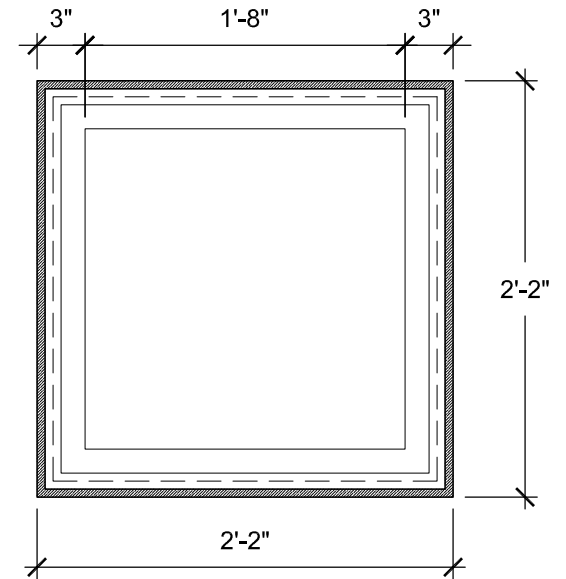

SIZE CHART

NAME	HEIGHT	WIDTH
SBSP 033.1	2'-0"	1'-4"
SBSP 033.2	2'-6"	1'-8"
SBSP 033.3	3'-0"	2'-0"
SBSP 033.4	3'-6"	2'-4"
SBSP 033.5	4'-0"	2'-8"

FRONT VIEW
SCALE: 1"= 1'-0"

SECTION A
SCALE: 1"= 1'-0"

SECTION B
SCALE: 1"= 1'-0"