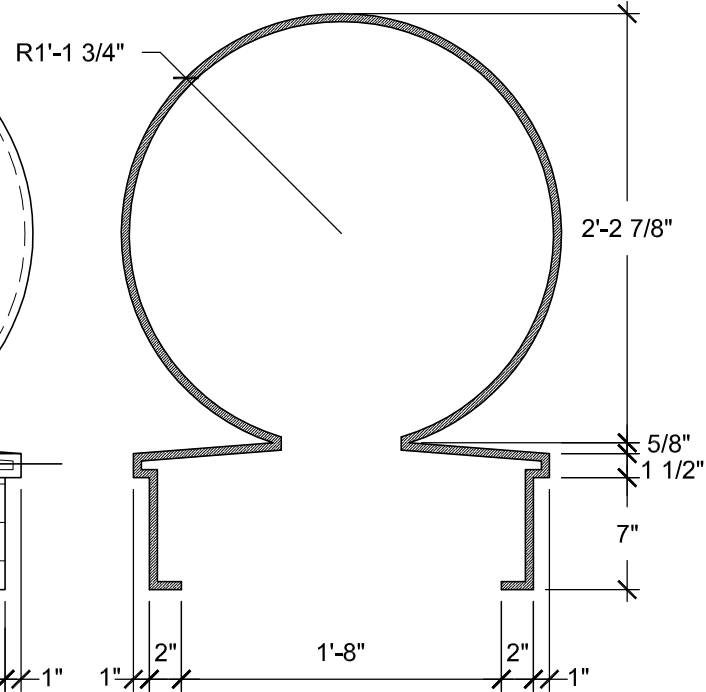

SIZE CHART

NAME	HEIGHT	WIDTH
SBSP 033.1	2'-0"	1'-4"
SBSP 033.2	2'-6"	1'-8"
SBSP 033.3	3'-0"	2'-0"
SBSP 033.4	3'-6"	2'-4"
SBSP 033.5	4'-0"	2'-8"

FRONT VIEW
SCALE: 1"= 1'-0"

SECTION A
SCALE: 1"= 1'-0"

SECTION B
SCALE: 1"= 1'-0"