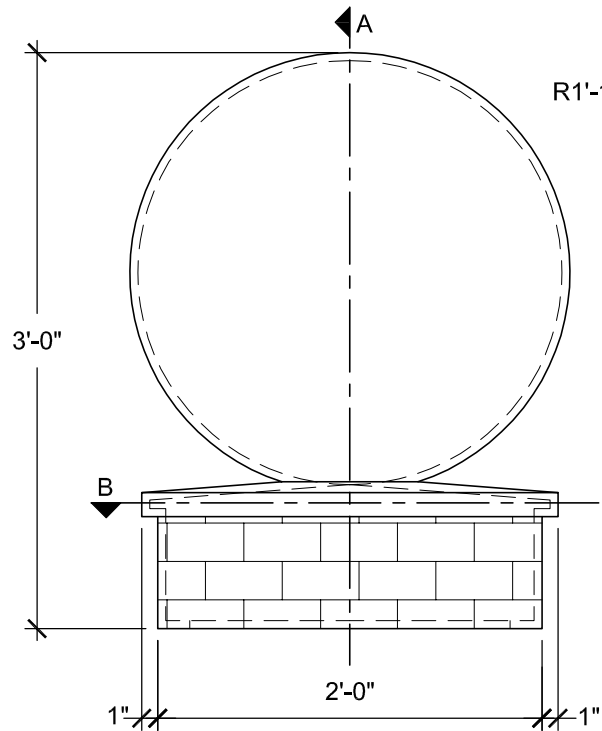

SIZE CHART

NAME	HEIGHT	WIDTH
SBSP 033.1	2'-0"	1'-4"
SBSP 033.2	2'-6"	1'-8"
SBSP 033.3	3'-0"	2'-0"
SBSP 033.4	3'-6"	2'-4"
SBSP 033.5	4'-0"	2'-8"

FRONT VIEW
SCALE: 1"= 1'-0"

SECTION A
SCALE: 1"= 1'-0"

SECTION B
SCALE: 1"= 1'-0"