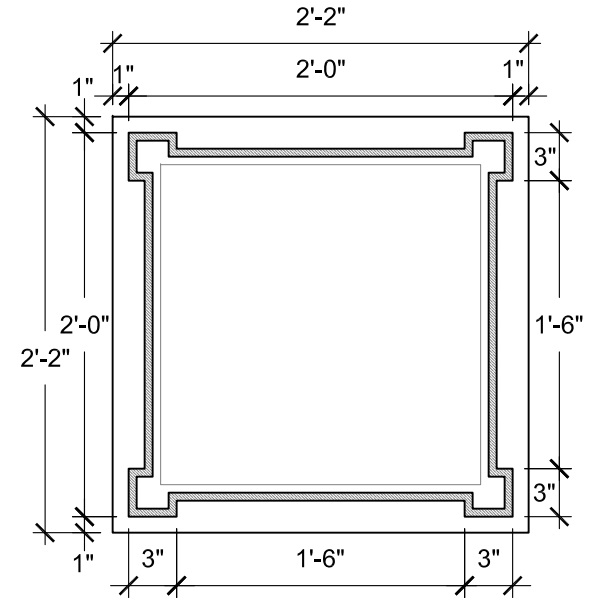

SIZE CHART

NAME	HEIGHT	WIDTH
SBSP 035.1	2'-0"	1'-6"
SBSP 035.2	2'-6"	1'-10"
SBSP 035.3	3'-0"	2'-2"
SBSP 035.4	3'-6"	2'-7"
SBSP 035.5	4'-0"	2'-11"

FRONT VIEW
SCALE: 1"= 1'-0"

SECTION A
SCALE: 1"= 1'-0"

SECTION B
SCALE: 1"= 1'-0"