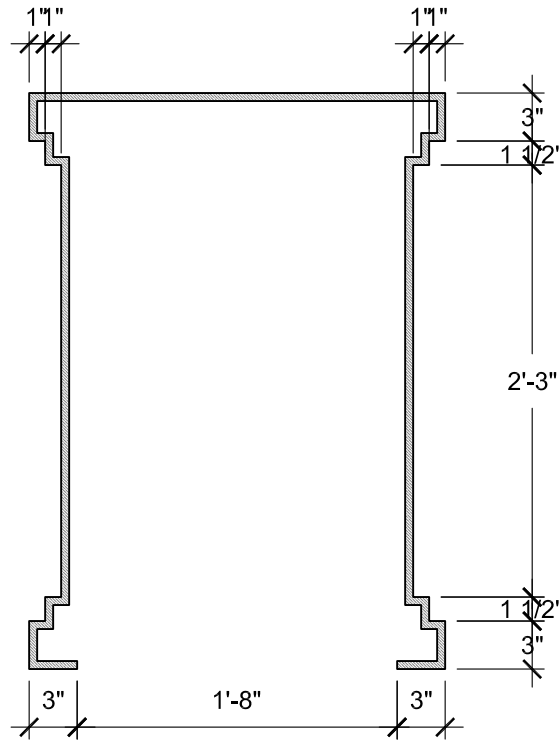

SIZE CHART

NAME	HEIGHT	WIDTH
SBSP 035.1	2'-0"	1'-6"
SBSP 035.2	2'-6"	1'-10"
SBSP 035.3	3'-0"	2'-2"
SBSP 035.4	3'-6"	2'-7"
SBSP 035.5	4'-0"	2'-11"

FRONT VIEW
SCALE: 1"= 1'-0"

SECTION A
SCALE: 1"= 1'-0"

SECTION B
SCALE: 1"= 1'-0"