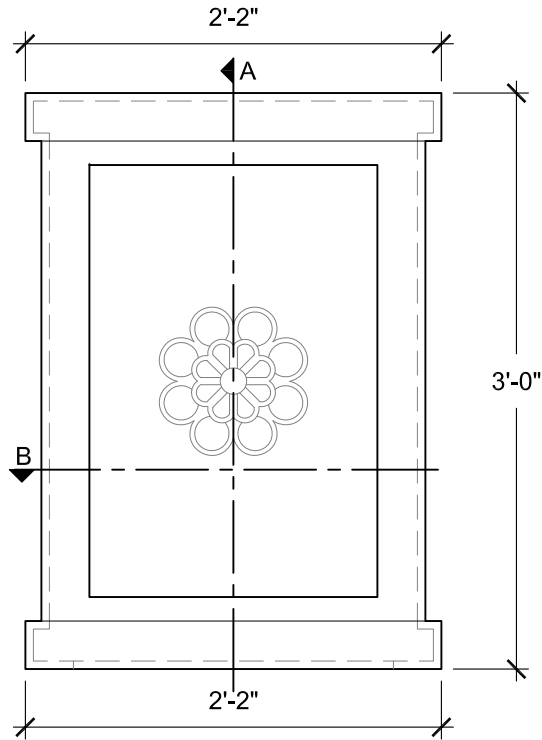

SIZE CHART

NAME	HEIGHT	WIDTH
SBSP 035.1	2'-0"	1'-6"
SBSP 035.2	2'-6"	1'-10"
SBSP 035.3	3'-0"	2'-2"
SBSP 035.4	3'-6"	2'-7"
SBSP 035.5	4'-0"	2'-11"

FRONT VIEW
SCALE: 1"= 1'-0"

SECTION A
SCALE: 1"= 1'-0"

SECTION B
SCALE: 1"= 1'-0"