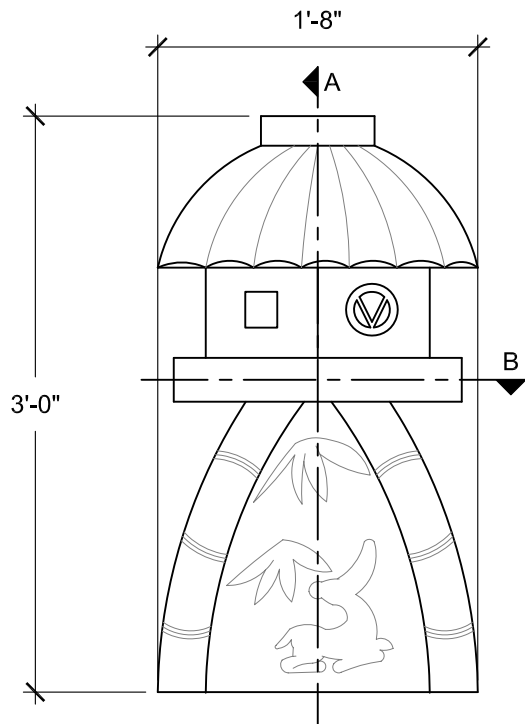

# SIZE CHART

NAME	HEIGHT	WIDTH
SBSP 036.1	2'-0"	1'-1"
SBSP 036.2	2'-6"	1'-5"
SBSP 036.3	3'-0"	1'-8"
SBSP 036.4	3'-6"	1'-11"
SBSP 036.5	4'-0"	2'-3"

FRONT VIEW  
SCALE: 1"= 1'-0"

SECTION A  
SCALE: 1"= 1'-0"

SECTION B  
SCALE: 1"= 1'-0"

ALL RIGHTS RESERVED. THIS DRAWING IS PROPERTY OF STROMBERG ARCHITECTURAL PRODUCTS INC. AND MAY BE USED ONLY WHEN UTILIZING STROMBERG ARCH. PRODUCTS. STROMBERG GENERAL TERMS AND CONDITIONS APPLY AND ARE INCORPORATED HERE IN BY REFERENCE. THIS DETAIL MAY NOT APPLY TO ALL CONDITIONS AND CONSTRUCTION SITUATIONS.