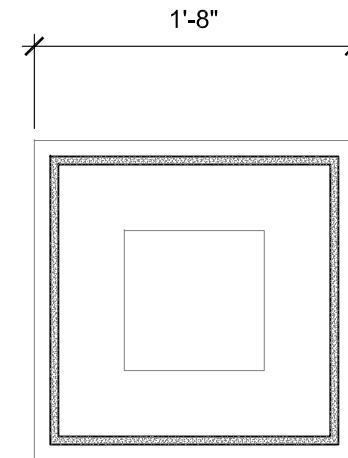

# SIZE CHART

NAME	HEIGHT	WIDTH
SBSP 036.1	2'-0"	1'-1"
SBSP 036.2	2'-6"	1'-5"
SBSP 036.3	3'-0"	1'-8"
SBSP 036.4	3'-6"	1'-11"
SBSP 036.5	4'-0"	2'-3"

FRONT VIEW  
SCALE: 1"= 1'-0"

SECTION A  
SCALE: 1"= 1'-0"

SECTION B  
SCALE: 1"= 1'-0"

ALL RIGHTS RESERVED. THIS DRAWING IS PROPERTY OF STROMBERG ARCHITECTURAL PRODUCTS INC. AND MAY BE USED ONLY WHEN UTILIZING STROMBERG ARCH. PRODUCTS. STROMBERG GENERAL TERMS AND CONDITIONS APPLY AND ARE INCORPORATED HERE IN BY REFERENCE. THIS DETAIL MAY NOT APPLY TO ALL CONDITIONS AND CONSTRUCTION SITUATIONS.