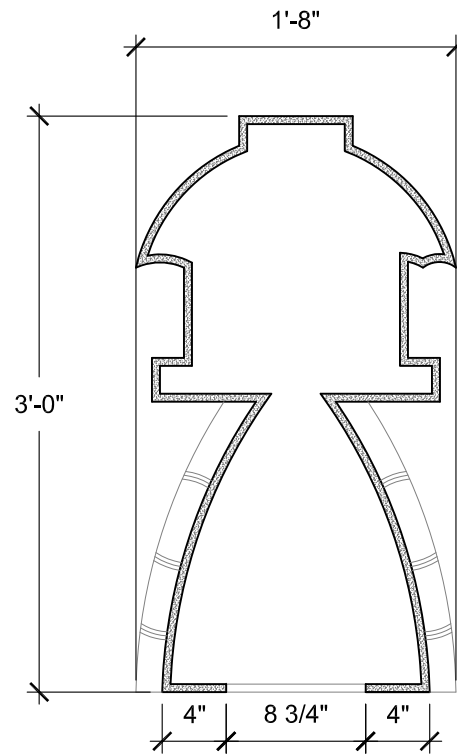

# SIZE CHART

NAME	HEIGHT	WIDTH
SBSP 036.1	2'-0"	1'-1"
SBSP 036.2	2'-6"	1'-5"
SBSP 036.3	3'-0"	1'-8"
SBSP 036.4	3'-6"	1'-11"
SBSP 036.5	4'-0"	2'-3"

FRONT VIEW  
SCALE: 1"= 1'-0"

SECTION A  
SCALE: 1"= 1'-0"

SECTION B  
SCALE: 1"= 1'-0"

ALL RIGHTS RESERVED. THIS DRAWING IS PROPERTY OF STROMBERG ARCHITECTURAL PRODUCTS INC. AND MAY BE USED ONLY WHEN UTILIZING STROMBERG ARCH. PRODUCTS. STROMBERG GENERAL TERMS AND CONDITIONS APPLY AND ARE INCORPORATED HERE IN BY REFERENCE. THIS DETAIL MAY NOT APPLY TO ALL CONDITIONS AND CONSTRUCTION SITUATIONS.