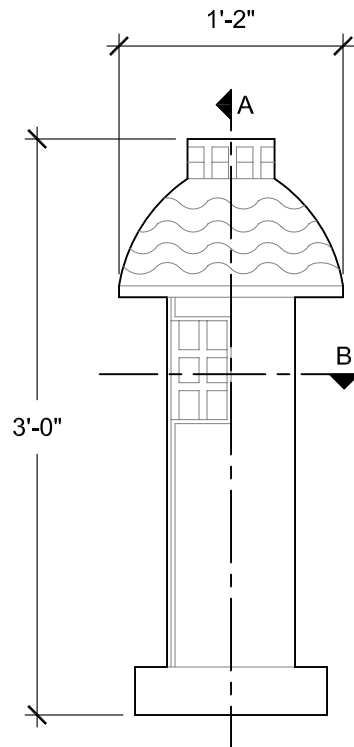

SIZE CHART

NAME	HEIGHT	WIDTH
SBSP 037.1	2'-0"	9"
SBSP 037.2	2'-6"	1'-0"
SBSP 037.3	3'-0"	1'-2"
SBSP 037.4	3'-6"	1'-4"
SBSP 037.5	4'-0"	1'-7"

FRONT VIEW
SCALE: 1"= 1'-0"

SECTION A
SCALE: 1"= 1'-0"

SECTION B
SCALE: 1"= 1'-0"