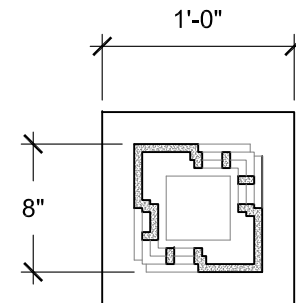

SIZE CHART

NAME	HEIGHT	WIDTH
SBSP 037.1	2'-0"	9"
SBSP 037.2	2'-6"	1'-0"
SBSP 037.3	3'-0"	1'-2"
SBSP 037.4	3'-6"	1'-4"
SBSP 037.5	4'-0"	1'-7"

FRONT VIEW
SCALE: 1"= 1'-0"

SECTION A
SCALE: 1"= 1'-0"

SECTION B
SCALE: 1"= 1'-0"