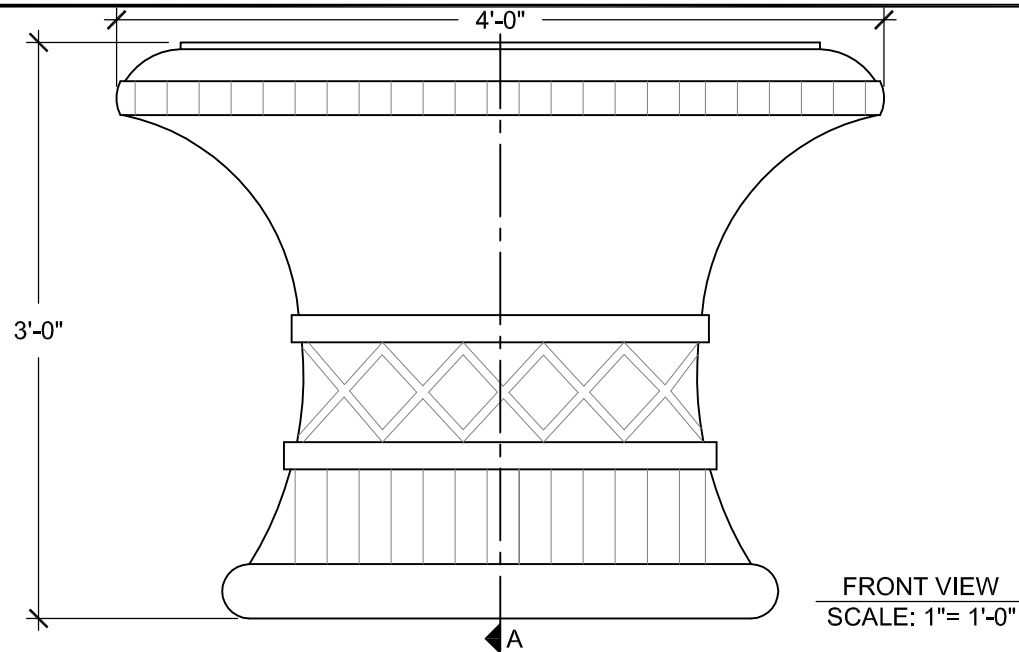

# SIZE CHART

NAME	HEIGHT	WIDTH
SBSP 040.1	2'-0"	2'-8"
SBSP 040.2	2'-6"	3'-4"
SBSP 040.3	3'-0"	4'-0"
SBSP 040.4	3'-6"	4'-8"
SBSP 040.5	4'-0"	5'-4"

ALL RIGHTS RESERVED. THIS DRAWING IS PROPERTY OF STROMBERG ARCHITECTURAL PRODUCTS INC. AND MAY BE USED ONLY WHEN UTILIZING STROMBERG ARCH. PRODUCTS. STROMBERG GENERAL TERMS AND CONDITIONS APPLY AND ARE INCORPORATED HERE IN BY REFERENCE. THIS DETAIL MAY NOT APPLY TO ALL CONDITIONS AND CONSTRUCTION SITUATIONS.