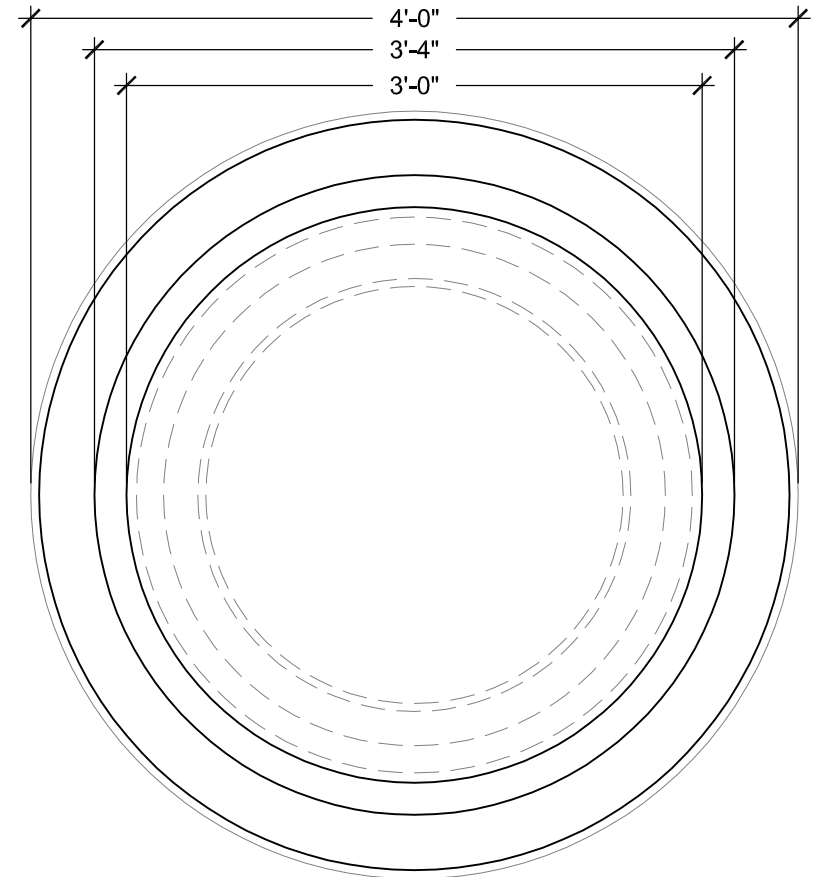

# SIZE CHART

NAME	HEIGHT	WIDTH
SBSP 040.1	2'-0"	2'-8"
SBSP 040.2	2'-6"	3'-4"
SBSP 040.3	3'-0"	4'-0"
SBSP 040.4	3'-6"	4'-8"
SBSP 040.5	4'-0"	5'-4"

ALL RIGHTS RESERVED. THIS DRAWING IS PROPERTY OF STROMBERG ARCHITECTURAL PRODUCTS INC. AND MAY BE USED ONLY WHEN UTILIZING STROMBERG ARCH. PRODUCTS. STROMBERG GENERAL TERMS AND CONDITIONS APPLY AND ARE INCORPORATED HERE IN BY REFERENCE. THIS DETAIL MAY NOT APPLY TO ALL CONDITIONS AND CONSTRUCTION SITUATIONS.