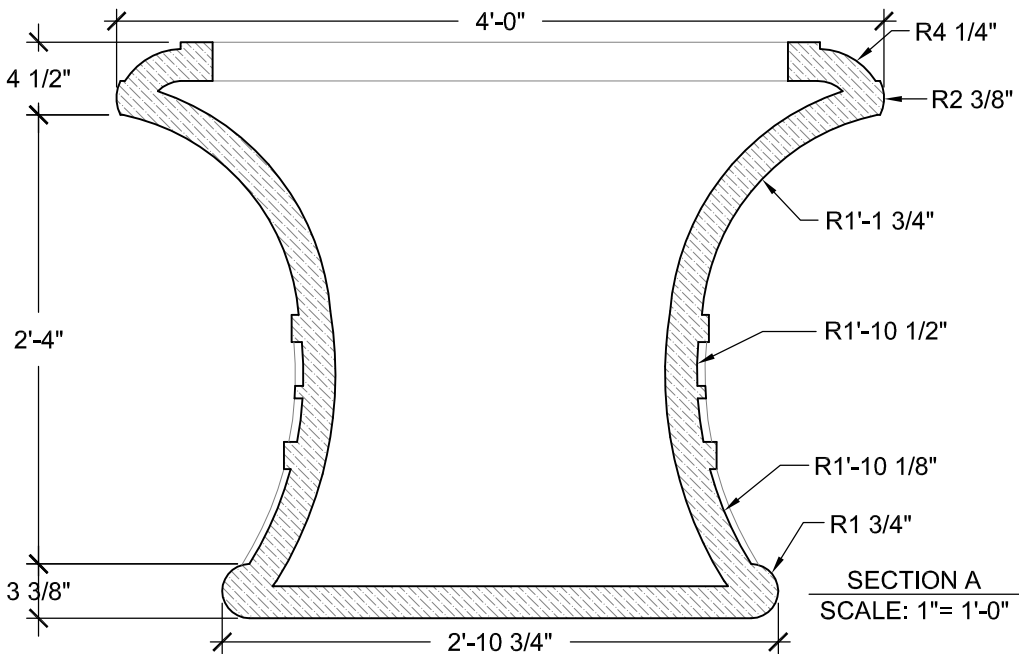

# SIZE CHART

NAME	HEIGHT	WIDTH
SBSP 040.1	2'-0"	2'-8"
SBSP 040.2	2'-6"	3'-4"
SBSP 040.3	3'-0"	4'-0"
SBSP 040.4	3'-6"	4'-8"
SBSP 040.5	4'-0"	5'-4"

ALL RIGHTS RESERVED. THIS DRAWING IS PROPERTY OF STROMBERG ARCHITECTURAL PRODUCTS INC. AND MAY BE USED ONLY WHEN UTILIZING STROMBERG ARCH. PRODUCTS. STROMBERG GENERAL TERMS AND CONDITIONS APPLY AND ARE INCORPORATED HERE IN BY REFERENCE. THIS DETAIL MAY NOT APPLY TO ALL CONDITIONS AND CONSTRUCTION SITUATIONS.