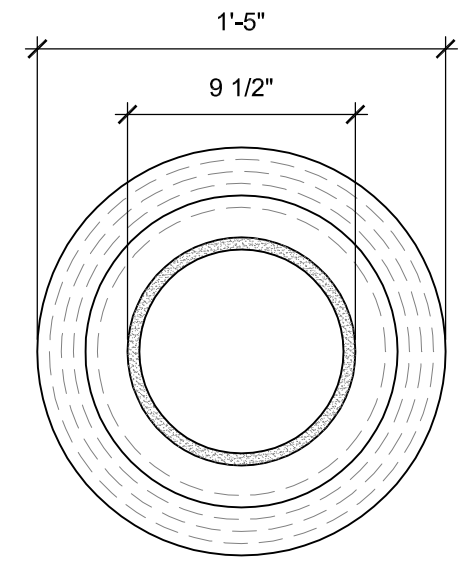

SIZE CHART

NAME	HEIGHT	WIDTH
SBSP 045.1	2'-0"	11"
SBSP 045.2	2'-6"	1'-2"
SBSP 045.3	3'-0"	1'-5"
SBSP 045.4	3'-6"	1'-8"
SBSP 045.5	4'-0"	1'-10"

FRONT VIEW
SCALE: 1 1/2" = 1'-0"

SECTION B
SCALE: 1 1/2" = 1'-0"

SECTION A
SCALE: 1 1/2" = 1'-0"

ALL RIGHTS RESERVED. THIS DRAWING IS PROPERTY OF STROMBERG ARCHITECTURAL PRODUCTS INC. AND MAY BE USED ONLY WHEN UTILIZING STROMBERG ARCH. PRODUCTS. STROMBERG GENERAL TERMS AND CONDITIONS APPLY AND ARE INCORPORATED HERE IN BY REFERENCE. THIS DETAIL MAY NOT APPLY TO ALL CONDITIONS AND CONSTRUCTION SITUATIONS.