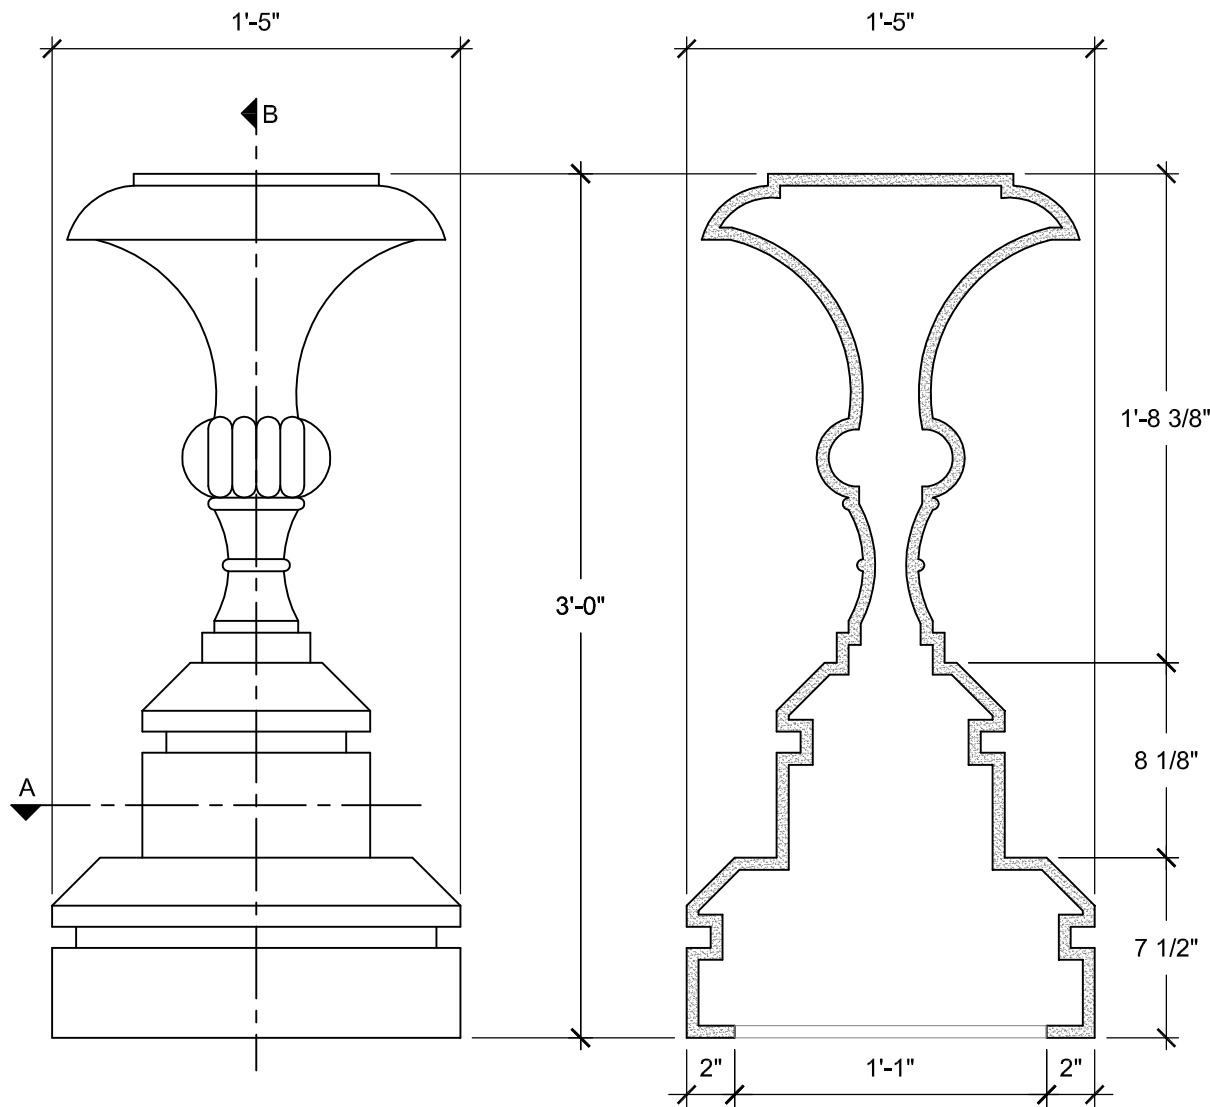

SIZE CHART

NAME	HEIGHT	WIDTH
SBSP 045.1	2'-0"	11"
SBSP 045.2	2'-6"	1'-2"
SBSP 045.3	3'-0"	1'-5"
SBSP 045.4	3'-6"	1'-8"
SBSP 045.5	4'-0"	1'-10"

FRONT VIEW
SCALE: 1 1/2" = 1'-0"

SECTION B
SCALE: 1 1/2" = 1'-0"

SECTION A
SCALE: 1 1/2" = 1'-0"

ALL RIGHTS RESERVED. THIS DRAWING IS PROPERTY OF STROMBERG ARCHITECTURAL PRODUCTS INC. AND MAY BE USED ONLY WHEN UTILIZING STROMBERG ARCH. PRODUCTS. STROMBERG GENERAL TERMS AND CONDITIONS APPLY AND ARE INCORPORATED HERE IN BY REFERENCE. THIS DETAIL MAY NOT APPLY TO ALL CONDITIONS AND CONSTRUCTION SITUATIONS.

Stromberg Architectural Products
 4400 Oneal Street, Greenville, TX 75404 (903) 454-0904 FAX (903) 454-3642

TITLE: BOLLARD
 SCALE: AS NOTED

TYPE DWG: SBSP-045
 DWG. SHEET: **SBSP-045**