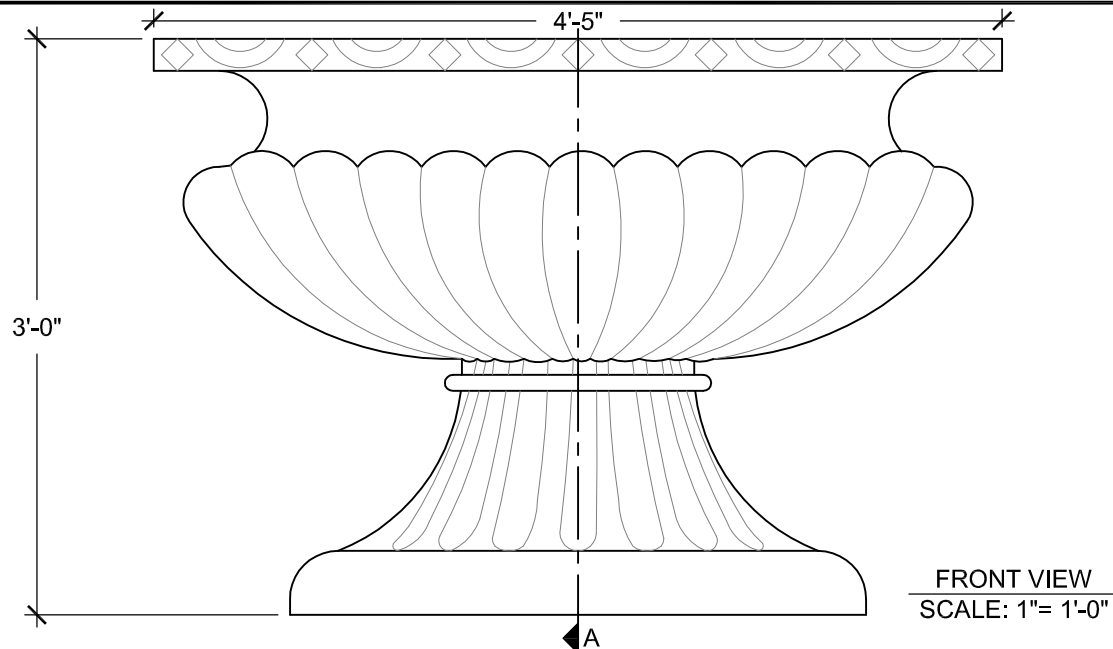

SIZE CHART

NAME	HEIGHT	WIDTH
SBSP 046.1	2'-0"	2'-11"
SBSP 046.2	2'-6"	3'-8"
SBSP 046.3	3'-0"	4'-5"
SBSP 046.4	3'-6"	5'-2"
SBSP 046.5	4'-0"	5'-11"

ALL RIGHTS RESERVED. THIS DRAWING IS PROPERTY OF STROMBERG ARCHITECTURAL PRODUCTS INC. AND MAY BE USED ONLY WHEN UTILIZING STROMBERG ARCH. PRODUCTS. STROMBERG GENERAL TERMS AND CONDITIONS APPLY AND ARE INCORPORATED HERE IN BY REFERENCE. THIS DETAIL MAY NOT APPLY TO ALL CONDITIONS AND CONSTRUCTION SITUATIONS.