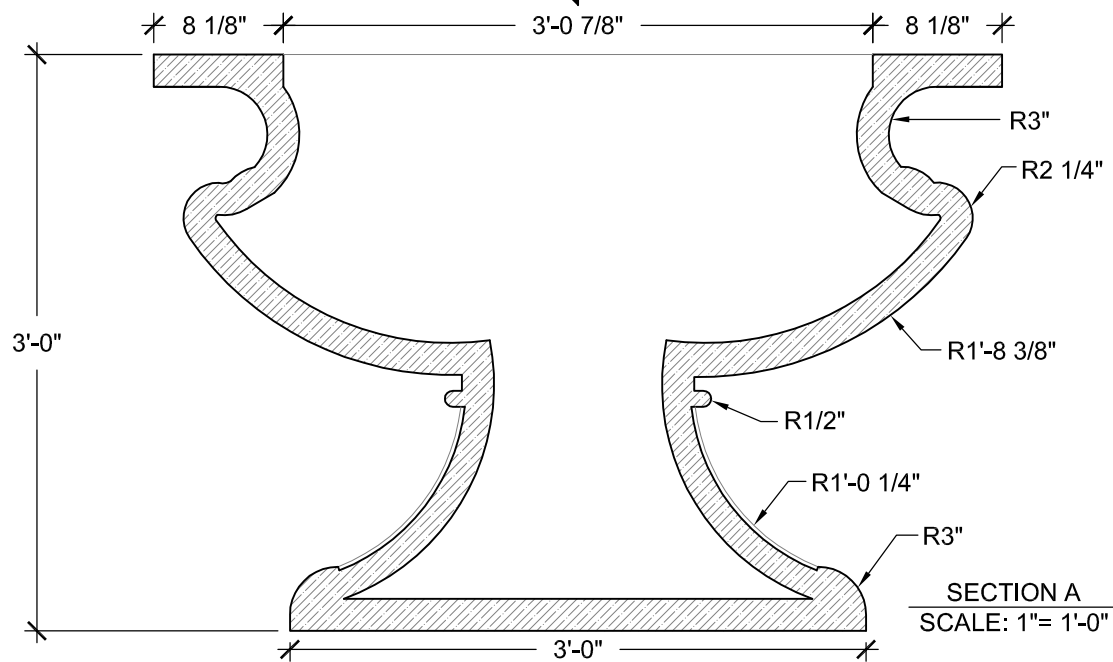

SIZE CHART

NAME	HEIGHT	WIDTH
SBSP 046.1	2'-0"	2'-11"
SBSP 046.2	2'-6"	3'-8"
SBSP 046.3	3'-0"	4'-5"
SBSP 046.4	3'-6"	5'-2"
SBSP 046.5	4'-0"	5'-11"

ALL RIGHTS RESERVED. THIS DRAWING IS PROPERTY OF STROMBERG ARCHITECTURAL PRODUCTS INC. AND MAY BE USED ONLY WHEN UTILIZING STROMBERG ARCH. PRODUCTS. STROMBERG GENERAL TERMS AND CONDITIONS APPLY AND ARE INCORPORATED HERE IN BY REFERENCE. THIS DETAIL MAY NOT APPLY TO ALL CONDITIONS AND CONSTRUCTION SITUATIONS.