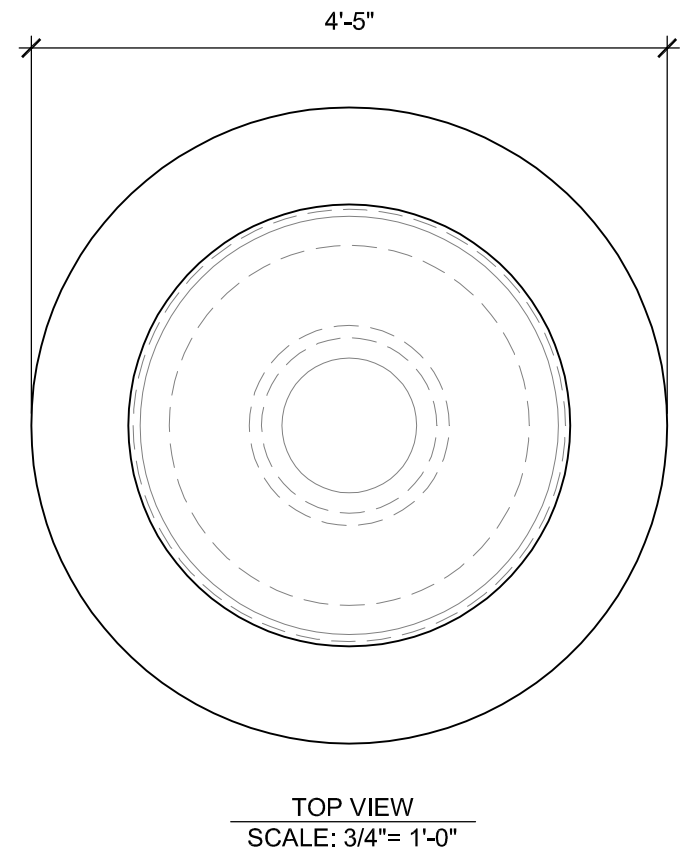

SIZE CHART

NAME	HEIGHT	WIDTH
SBSP 046.1	2'-0"	2'-11"
SBSP 046.2	2'-6"	3'-8"
SBSP 046.3	3'-0"	4'-5"
SBSP 046.4	3'-6"	5'-2"
SBSP 046.5	4'-0"	5'-11"

ALL RIGHTS RESERVED. THIS DRAWING IS PROPERTY OF STROMBERG ARCHITECTURAL PRODUCTS INC. AND MAY BE USED ONLY WHEN UTILIZING STROMBERG ARCH. PRODUCTS. STROMBERG GENERAL TERMS AND CONDITIONS APPLY AND ARE INCORPORATED HERE IN BY REFERENCE. THIS DETAIL MAY NOT APPLY TO ALL CONDITIONS AND CONSTRUCTION SITUATIONS.