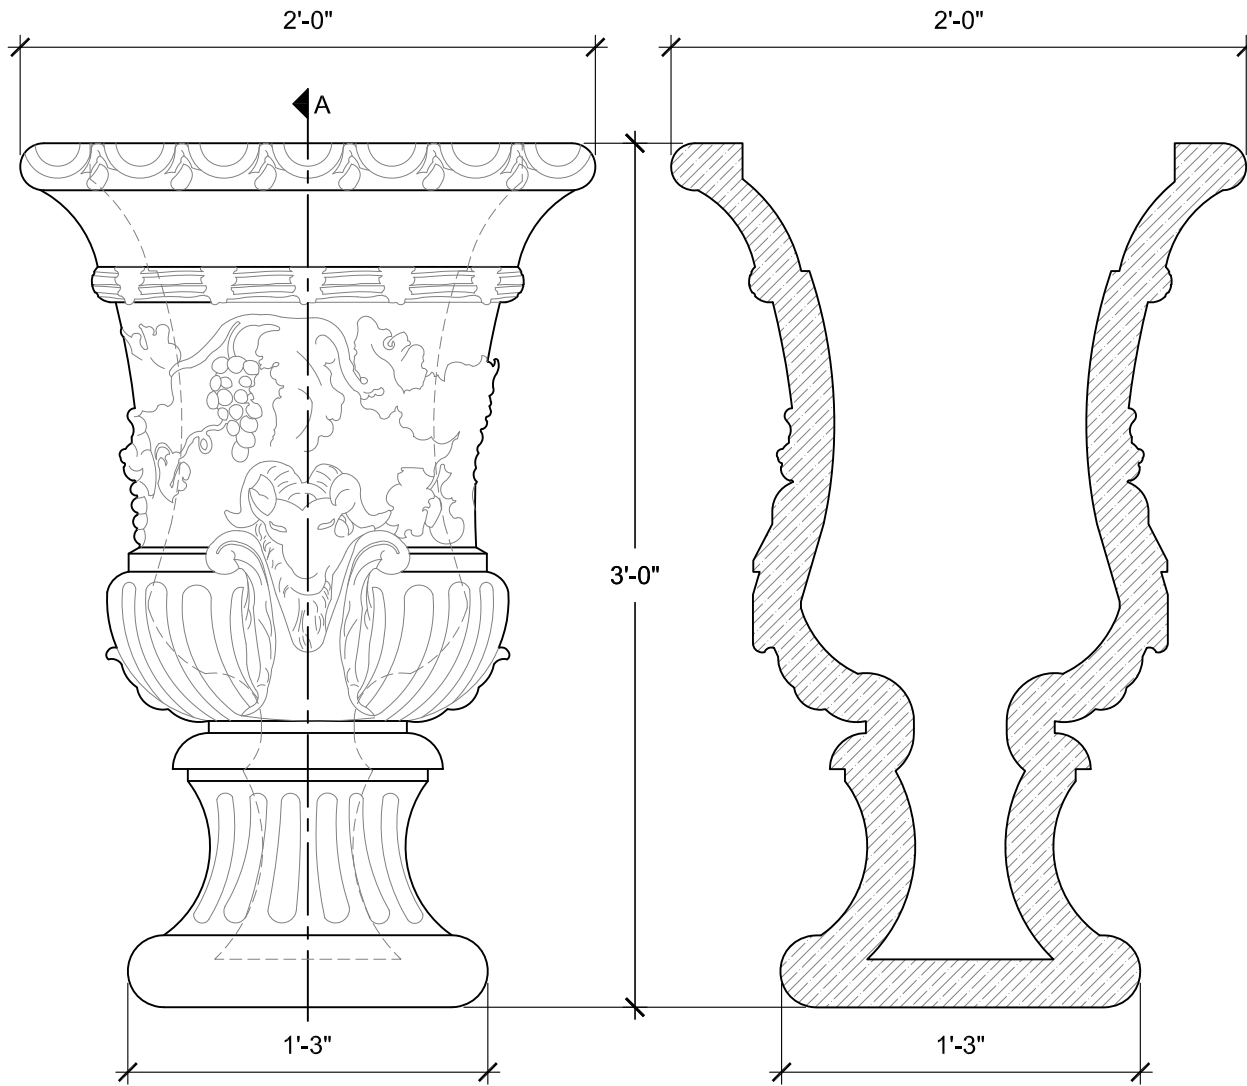

# SIZE CHART

NAME	HEIGHT	WIDTH
SBSP 047.1	2'-0"	1'-4"
SBSP 047.2	2'-6"	1'-8"
SBSP 047.3	3'-0"	2'-0"
SBSP 047.4	3'-6"	2'-4"
SBSP 047.5	4'-0"	2'-8"

FRONT VIEW  
SCALE: 1 1/2" = 1'-0"

SECTION A  
SCALE: 1 1/2" = 1'-0"

TOP VIEW  
SCALE: 1 1/2" = 1'-0"

ALL RIGHTS RESERVED. THIS DRAWING IS PROPERTY OF STROMBERG ARCHITECTURAL PRODUCTS INC. AND MAY BE USED ONLY WHEN UTILIZING STROMBERG ARCH. PRODUCTS. STROMBERG GENERAL TERMS AND CONDITIONS APPLY AND ARE INCORPORATED HERE IN BY REFERENCE. THIS DETAIL MAY NOT APPLY TO ALL CONDITIONS AND CONSTRUCTION SITUATIONS.