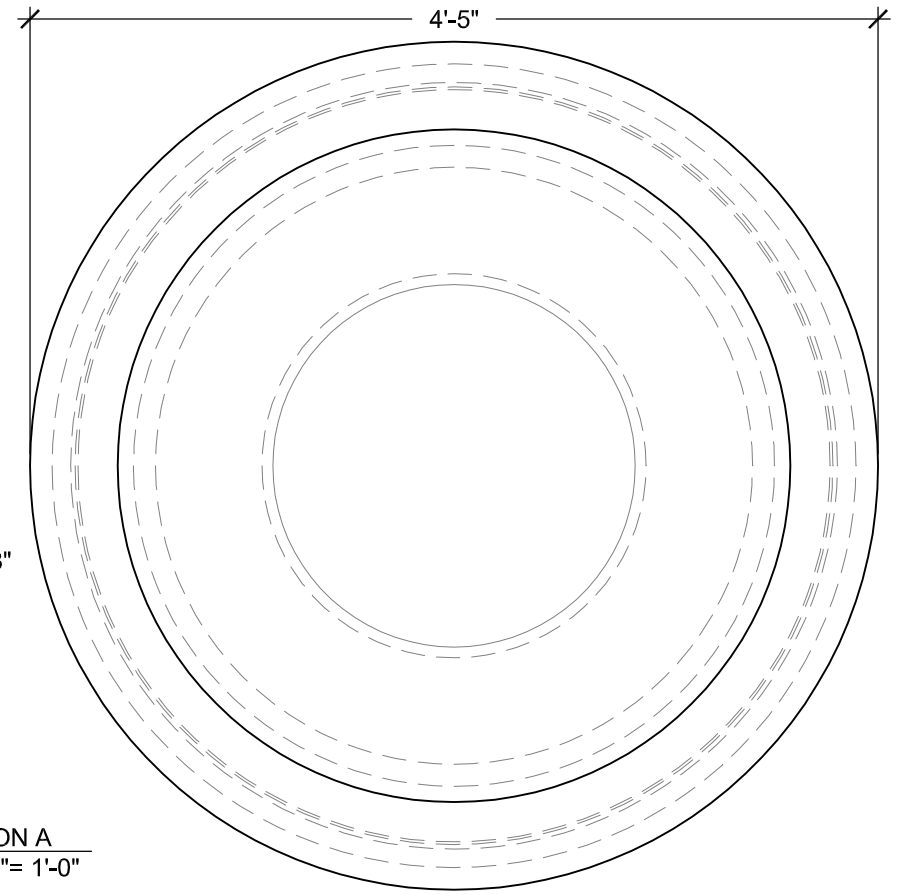

FRONT VIEW
SCALE: 1"= 1'-0"

SECTION A
SCALE: 1"= 1'-0"

SIZE CHART

NAME	HEIGHT	WIDTH
SBSP 048.1	2'-0"	2'-11"
SBSP 048.2	2'-6"	3'-8"
SBSP 048.3	3'-0"	4'-5"
SBSP 048.4	3'-6"	5'-2"
SBSP 048.5	4'-0"	5'-11"

TOP VIEW
SCALE: 1"= 1'-0"