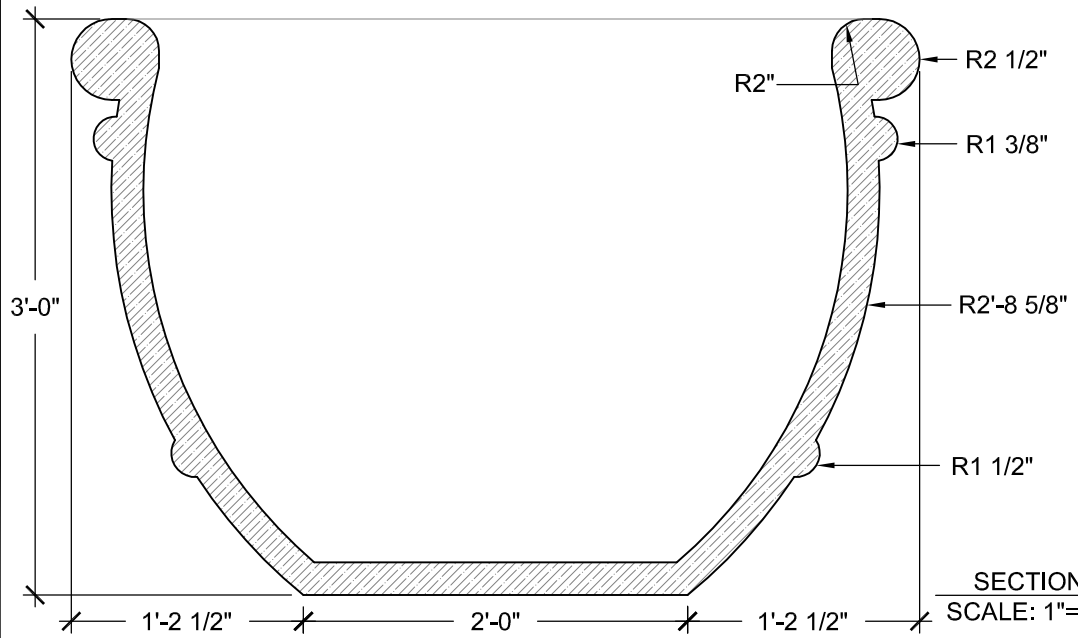

FRONT VIEW
SCALE: 1"= 1'-0"

SECTION A
SCALE: 1"= 1'-0"

SIZE CHART

NAME	HEIGHT	WIDTH
SBSP 048.1	2'-0"	2'-11"
SBSP 048.2	2'-6"	3'-8"
SBSP 048.3	3'-0"	4'-5"
SBSP 048.4	3'-6"	5'-2"
SBSP 048.5	4'-0"	5'-11"

TOP VIEW
SCALE: 1"= 1'-0"