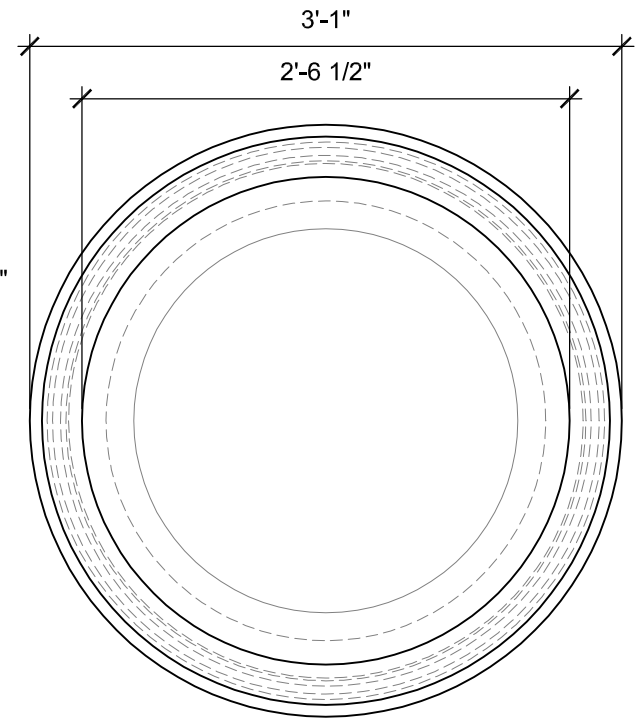

# SIZE CHART

NAME	HEIGHT	WIDTH
SBSP 050.1	2'-0"	2'-6"
SBSP 050.2	2'-6"	3'-1"
SBSP 050.3	3'-0"	3'-9"
SBSP 050.4	3'-6"	4'-5"
SBSP 050.5	4'-0"	5'-1"

FRONT VIEW  
SCALE: 1"= 1'-0"

SECTION A  
SCALE: 1"= 1'-0"

TOP VIEW  
SCALE: 1"= 1'-0"

ALL RIGHTS RESERVED. THIS DRAWING IS PROPERTY OF STROMBERG ARCHITECTURAL PRODUCTS INC. AND MAY BE USED ONLY WHEN UTILIZING STROMBERG ARCH. PRODUCTS. STROMBERG GENERAL TERMS AND CONDITIONS APPLY AND ARE INCORPORATED HERE IN BY REFERENCE. THIS DETAIL MAY NOT APPLY TO ALL CONDITIONS AND CONSTRUCTION SITUATIONS.