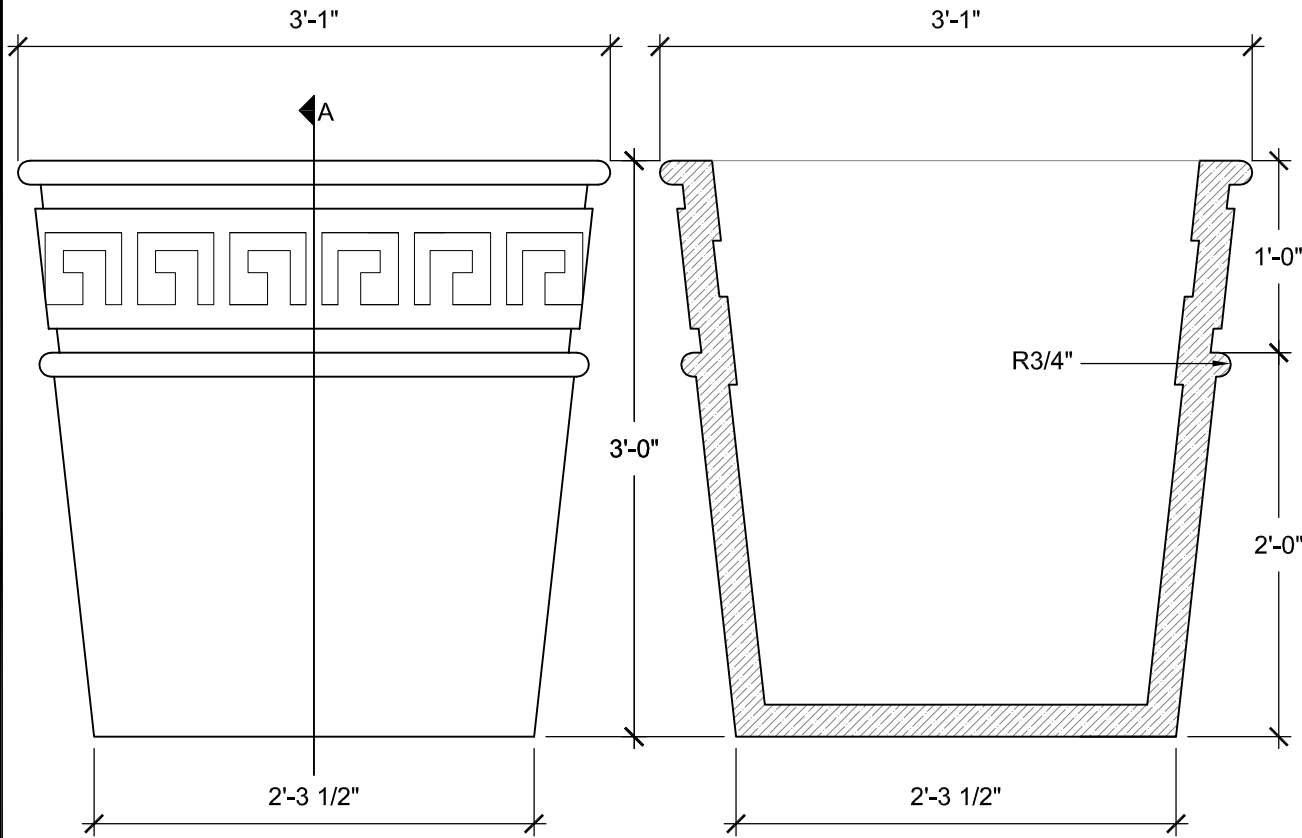

# SIZE CHART

NAME	HEIGHT	WIDTH
SBSP 050.1	2'-0"	2'-6"
SBSP 050.2	2'-6"	3'-1"
SBSP 050.3	3'-0"	3'-9"
SBSP 050.4	3'-6"	4'-5"
SBSP 050.5	4'-0"	5'-1"

FRONT VIEW  
SCALE: 1"= 1'-0"

SECTION A  
SCALE: 1"= 1'-0"

TOP VIEW  
SCALE: 1"= 1'-0"

ALL RIGHTS RESERVED. THIS DRAWING IS PROPERTY OF STROMBERG ARCHITECTURAL PRODUCTS INC. AND MAY BE USED ONLY WHEN UTILIZING STROMBERG ARCH. PRODUCTS. STROMBERG GENERAL TERMS AND CONDITIONS APPLY AND ARE INCORPORATED HERE IN BY REFERENCE. THIS DETAIL MAY NOT APPLY TO ALL CONDITIONS AND CONSTRUCTION SITUATIONS.